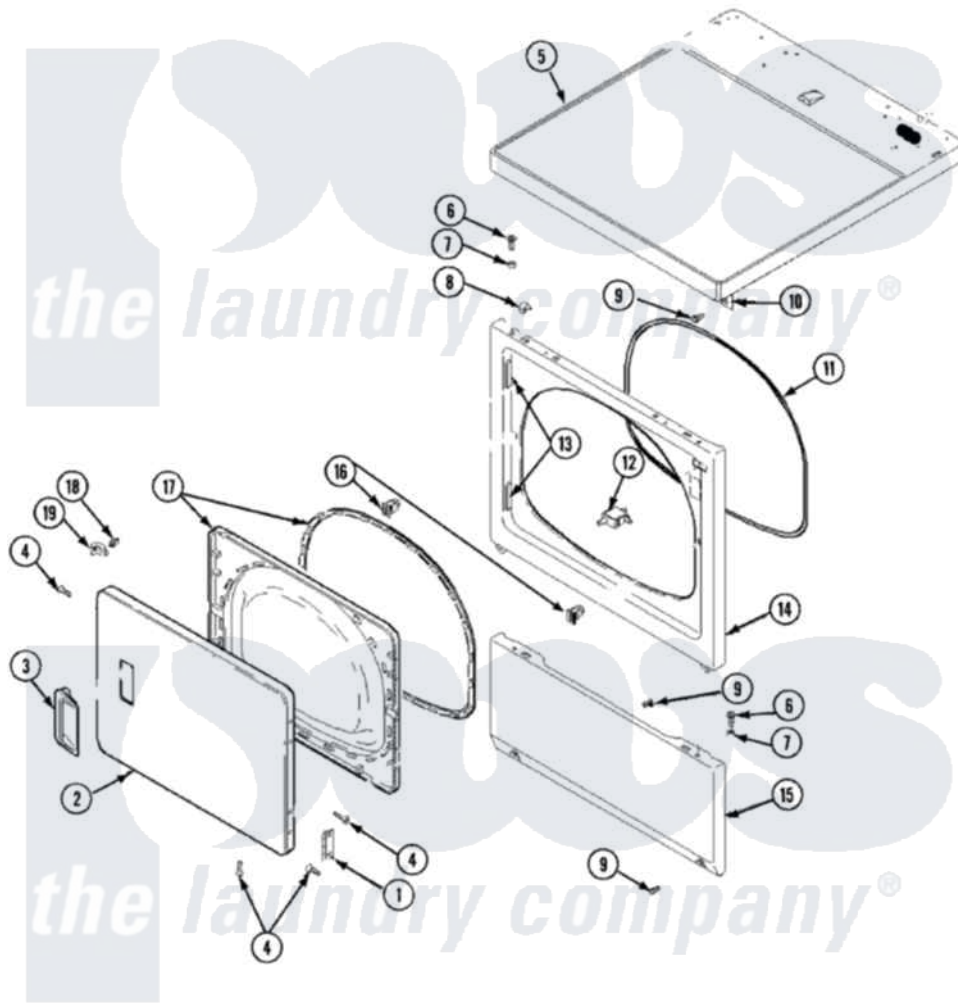

Maytag SDG405DAWW 03 - DOOR & FRONT, ACCESS & TOP PANEL

Maytag Residential Maytag SDG405DAWW Dryer Parts Parts Diagram 03 - DOOR & FRONT, ACCESS & TOP PANEL

[Click on the part number to view part](#)

Item	Original Part Number	Replaced By	Status	Part Description
1	Y503676			Hinge, Door And Top
2	37001029			Door, Dryer
3	33001241			Handle, Door
4	37001030			Screw, No.8ab-16 x 3/4 Fh
5	Y56128			Pad, Bumper
"	37001027			Panel, Top
6	32671	Y014874		Screw, Idler Arm And Sleeve
7	505187			Locator, Panel
8	56080	22001650		Fastener, Spring
9	503661	27001200		Screw
10	40130801			Bracket, Top Mount
11	504005	511056		Seal Front Panel
12	Y504570	W10169313		Switch-Dor
13	503126			Plug, Hinge Hole
14	503656WP			Panel, Front
15	40045301WP			Panel, Access

16	54660	LA-1003	Door Catch Kit
17	37001028		Seal And Liner, Assembly
18	500039	510181	Strike Doormetal
19	40116201		Bracket, Door Strike