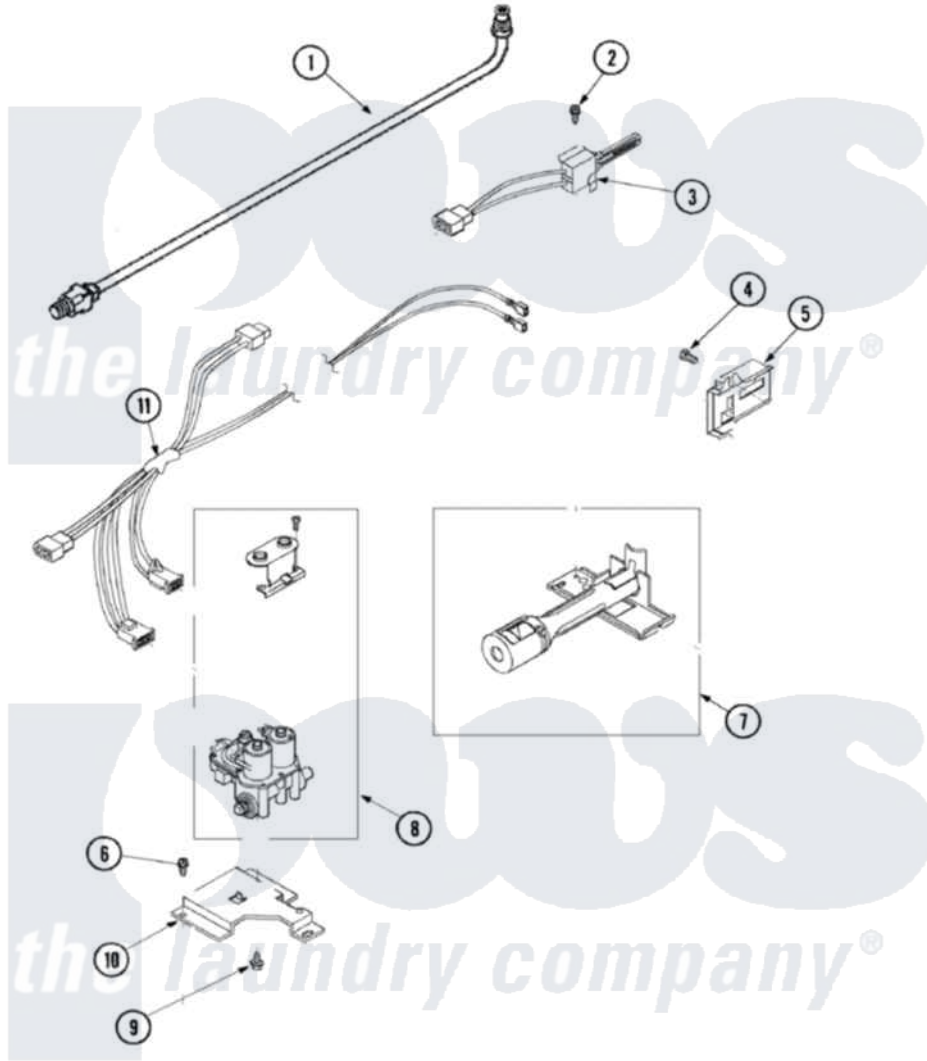

# Maytag SDG405DAWW 05 - GAS VALVE & IGNITER

Maytag Residential Maytag SDG405DAWW Dryer Parts Parts Diagram 05 - GAS VALVE & IGNITER  
 Click on the part number to view part

Item	Original Part Number	Replaced By	Status	Part Description
1	37001001	<a href="#">37001127</a>		Valve And Pipe Assembly
2	51782		Not Available	SCREW, 6B-20X5/16
3	40069801P	<a href="#">37001308</a>		Ignitor
4	23222	<a href="#">3177991</a>		Screw
5	Y56231	<a href="#">338906</a>		Radiant, Sensor
6	<a href="#">503688</a>			Screw, 10B-16 X .34 I
7	Y56234	<a href="#">37001304</a>		Burner Ign
8	<a href="#">37001002</a>			Assembly, Gas Valve
"	12001349	<a href="#">279834</a>		Coil-Valve
9	56124	<a href="#">3370225</a>		Screw
10	<a href="#">500821</a>			Bracket, Mounting-Gas
11	<a href="#">37001007</a>			Harness, Wire