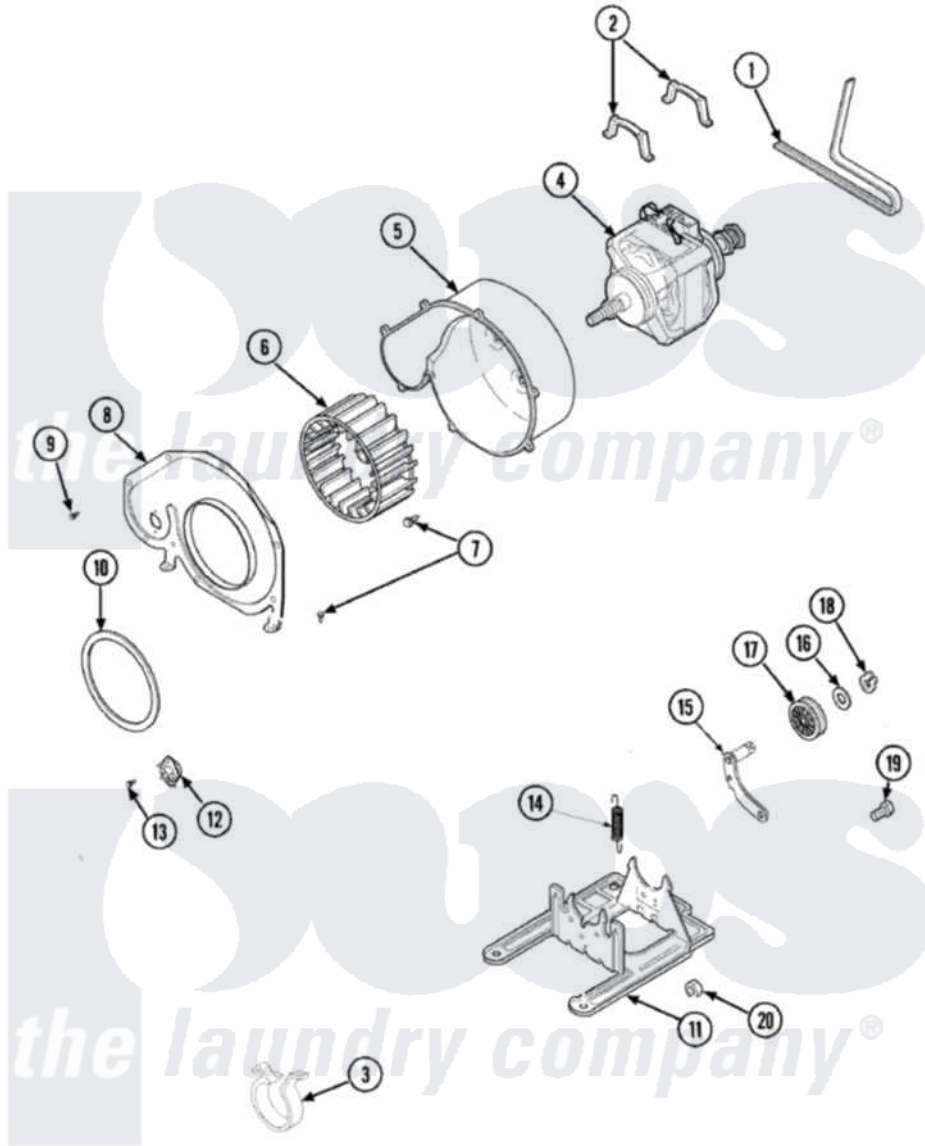

# Maytag SDG405DAWW 06 - MOTOR, FAN & BELT

Maytag [Residential Maytag SDG405DAWW Dryer Parts](#) Parts Diagram 06 - MOTOR, FAN & BELT  
 Click on the part number to view part

Item	Original Part Number	Replaced By	Status	Part Description
1	<a href="#">4011201</a>			Belt, Cylinder
2	Y58047	<a href="#">660658</a>		Clamp, Motor Mounting 343481 685441
3	<a href="#">504034</a>			Clip, Wire
4	<a href="#">2200376</a>			Motor
5	<a href="#">56020</a>			Housing, Blower
6	56000	<a href="#">510139P</a>		Assembly Blower Fan Package
7	503661	<a href="#">27001200</a>		Screw
8	500078	<a href="#">511969P</a>		Kit Blower Housing And Cover
9	<a href="#">31260</a>			Screw, No.8 X 3/8 Ind H
10	40090001	<a href="#">37001119</a>		Seal, Blower Housing
11	<a href="#">503613</a>			Mount, Motor
12	<a href="#">307250</a>			Thermostat, Multi-Temp
13	<a href="#">31260</a>			Screw, No.8 X 3/8 Ind H
14	<a href="#">56076</a>			Spring, Idler
15	40113501	<a href="#">37001144</a>		Assembly- Idler

16	<a href="#">52549</a>	Washer, 501 ID X3/4 Odx
17	<a href="#">Y54414</a>	Assembly, Wheel And Bearing
18	<a href="#">23748</a>	Ring, Retaining
19	<a href="#">500824</a>	Screw, 1/4-20 Unc Hex
20	52566	<a href="#">27001225</a> Nut, Jam Mid Lock 1/4-20