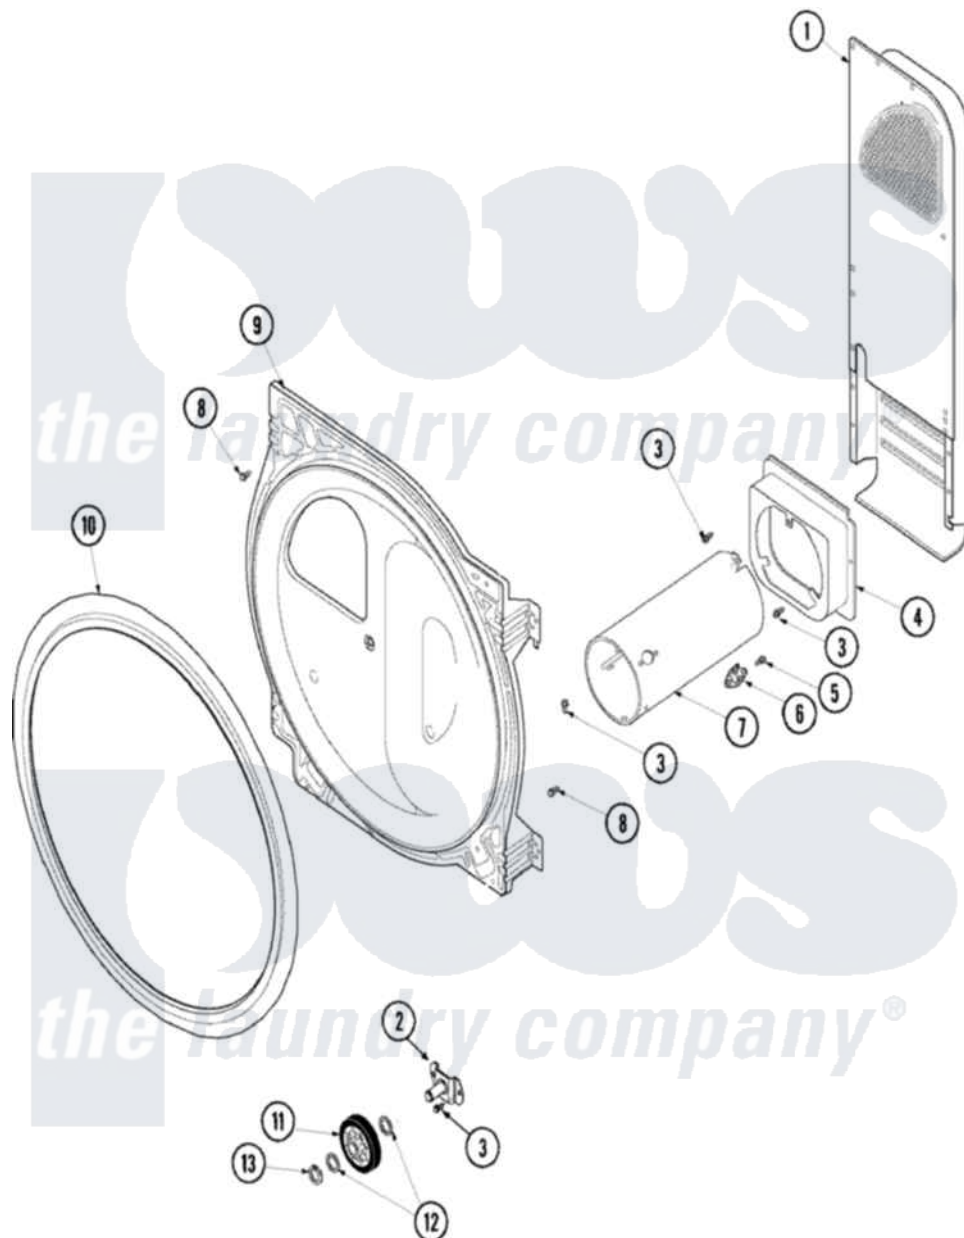

Maytag SDG405DAWW 07 - REAR BULKHEAD, ROLLER & AIR DUCT (GAS)

Maytag Residential Maytag SDG405DAWW Dryer Parts Parts Diagram 07 - REAR BULKHEAD, ROLLER & AIR DUCT (GAS)

Click on the part number to view part

Item	Original Part Number	Replaced By	Status	Part Description
1	503605			Assembly, Heater Duct
2	40113601			Assembly, Roller Brkt
3	503688			Screw, 10B-16 X .34 I
4	500122	510101		Shroud Heat Duct
5	51782		Not Available	SCREW, 6B-20X5/16
6	40113801			Fuse, Thermal
"	Y61886			Thermostat, Limit-Blk
7	37001041	37001303		Duct- Comb
8	503661	27001200		Screw
9	502614WP			Bulkhead, Rear
10	501801	37001132		Seal, Cylinder
11	37001042			Assembly, Cylinder Roller
12	52549			Washer, 501 ID X3/4 Odx
13	23748			Ring, Retaining