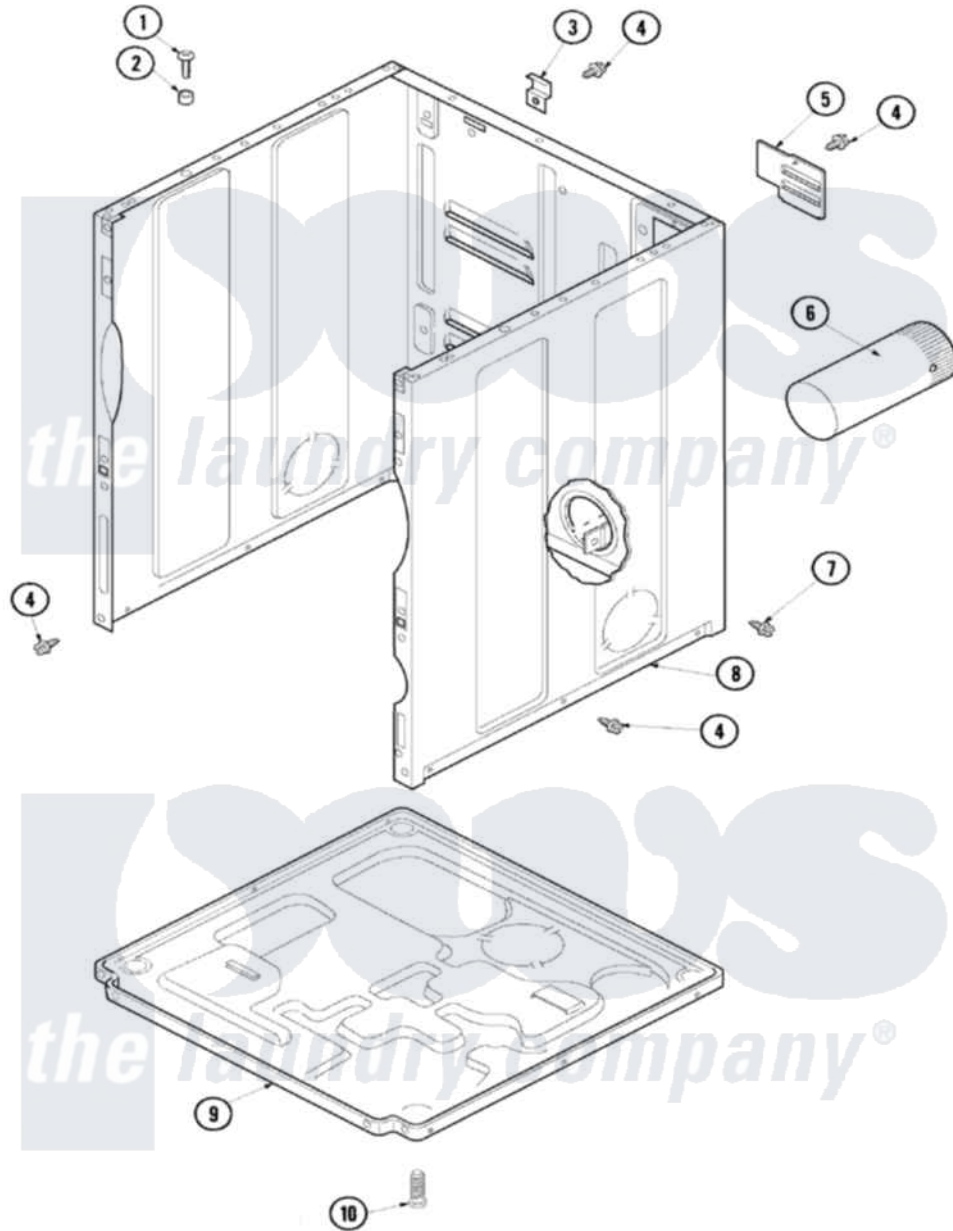

Maytag SDG4606AWW 01 - CABINET & BASE

Maytag Residential Maytag SDG4606AWW Dryer Parts Parts Diagram 01 - CABINET & BASE
 Click on the part number to view part

Item	Original Part Number	Replaced By	Status	Part Description
1	32671	Y014874		Screw, Idler Arm And Sleeve
2	505187			Locator, Panel
3	500003			Hinge, Top
4	503661	27001200		Screw
5	500114	510903		Plate Access Panel
6	505518			Duct, Exhaust
7	503688			Screw, 10B-16 X .34 I
8	40076402WP	37001284		Cabinet As Pack
9	500070			Base, Dryer
10	Y500101			Leg, Leveling
11	33002494	33002778		Power Cord
"	38384			Relief, Strain