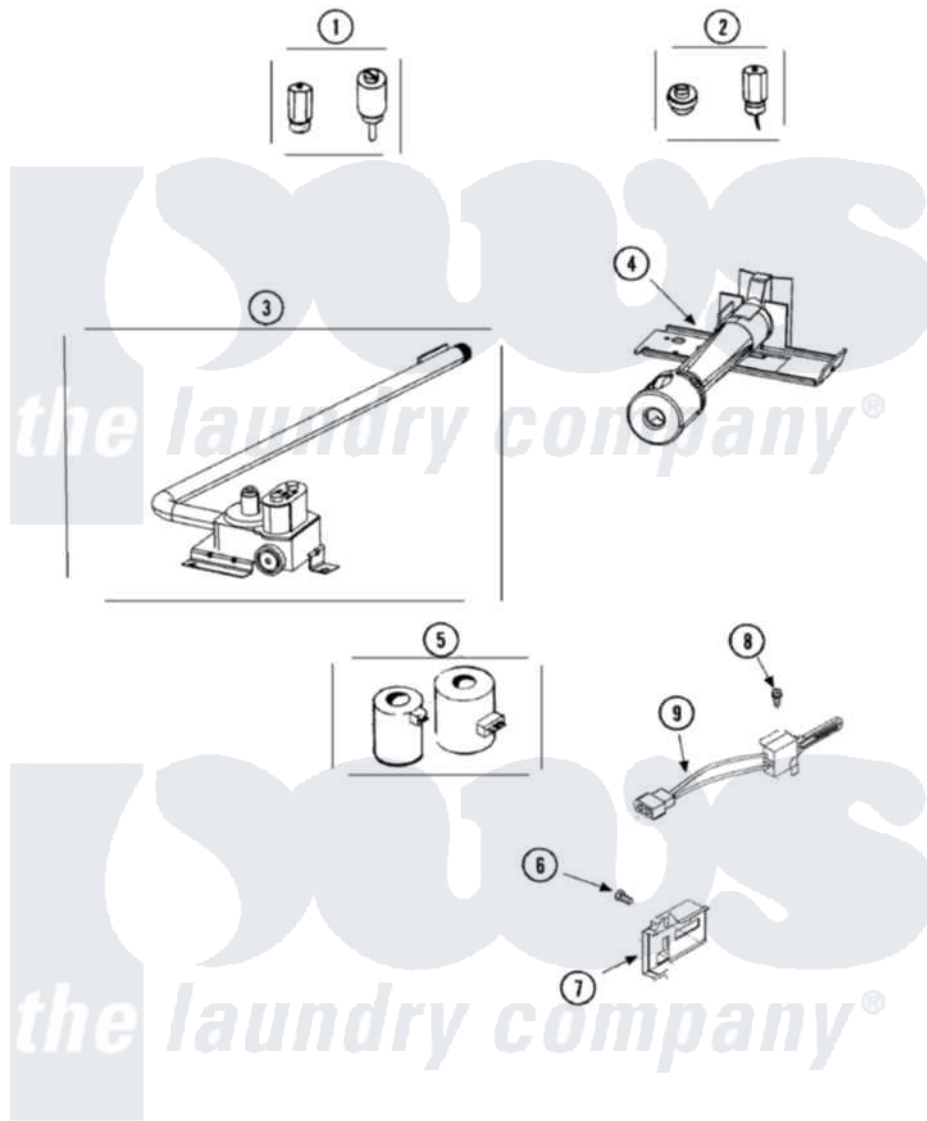

# Maytag SDG4606AWW 06 - GAS VALVE & IGNITER (SERIES 16)

Maytag [Residential Maytag SDG4606AWW Dryer Parts](#) Parts Diagram 06 - GAS VALVE & IGNITER (SERIES 16)  
 Click on the part number to view part

Item	Original Part Number	Replaced By	Status	Part Description
1	649P3	<a href="#">LPK1</a>		LP Gas Con
2	<a href="#">650P3</a>			Kit, Gas Burner Conversion
3	<a href="#">37001127</a>			Valve And Pipe Assembly
4	Y56234	<a href="#">37001304</a>		Burner Ign
5	12001349	<a href="#">279834</a>		Coil-Valve
6	23222	<a href="#">3177991</a>		Screw
7	Y56231	<a href="#">338906</a>		Radiant, Sensor
8	51782		Not Available	SCREW, 6B-20X5/16
9	40069801P	<a href="#">37001308</a>		Ignitor