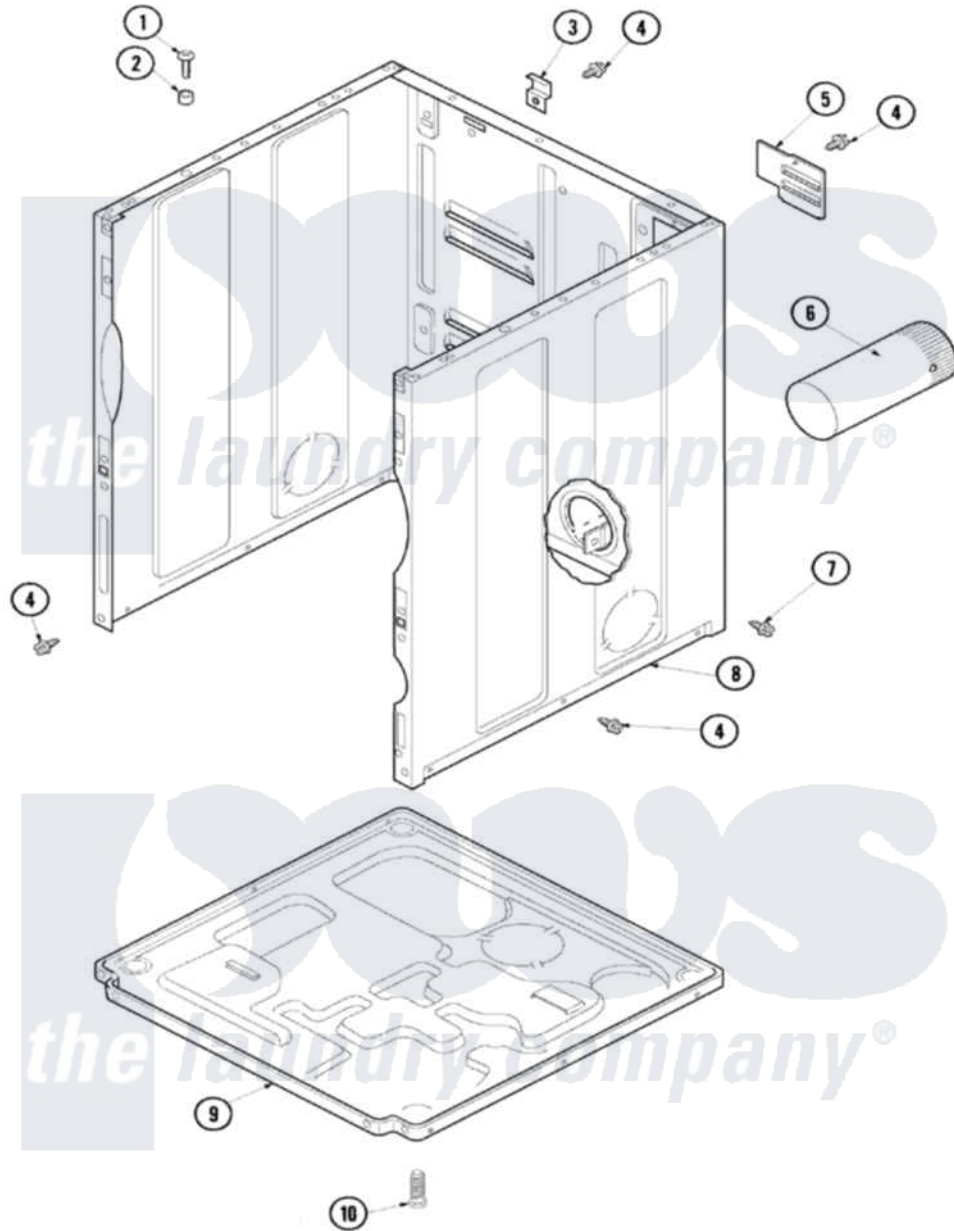

# Maytag SDG505DAWQ 01 - CABINET & BASE

Maytag Residential Maytag SDG505DAWQ Dryer Parts Parts Diagram 01 - CABINET & BASE  
 Click on the part number to view part

| Item | Original Part Number       | Replaced By              | Status | Part Description            |
|------|----------------------------|--------------------------|--------|-----------------------------|
| 1    | 32671                      | <a href="#">Y014874</a>  |        | Screw, Idler Arm And Sleeve |
| 2    | <a href="#">505187</a>     |                          |        | Locator, Panel              |
| 3    | <a href="#">500003</a>     |                          |        | Hinge, Top                  |
| 4    | 503661                     | <a href="#">27001200</a> |        | Screw                       |
| 5    | 500114                     | <a href="#">510903</a>   |        | Plate Access Panel          |
| 6    | <a href="#">505518</a>     |                          |        | Duct, Exhaust               |
| 7    | <a href="#">503688</a>     |                          |        | Screw, 10B-16 X .34 I       |
| 8    | <a href="#">40076402CP</a> |                          |        | Cabinet, Dryer And Washer   |
| 9    | <a href="#">500070</a>     |                          |        | Base, Dryer                 |
| 10   | <a href="#">Y500101</a>    |                          |        | Leg, Leveling               |
| 11   | <a href="#">38384</a>      |                          |        | Relief, Strain              |
| "    | <a href="#">502014P</a>    |                          |        | Assembly, Power Cord        |