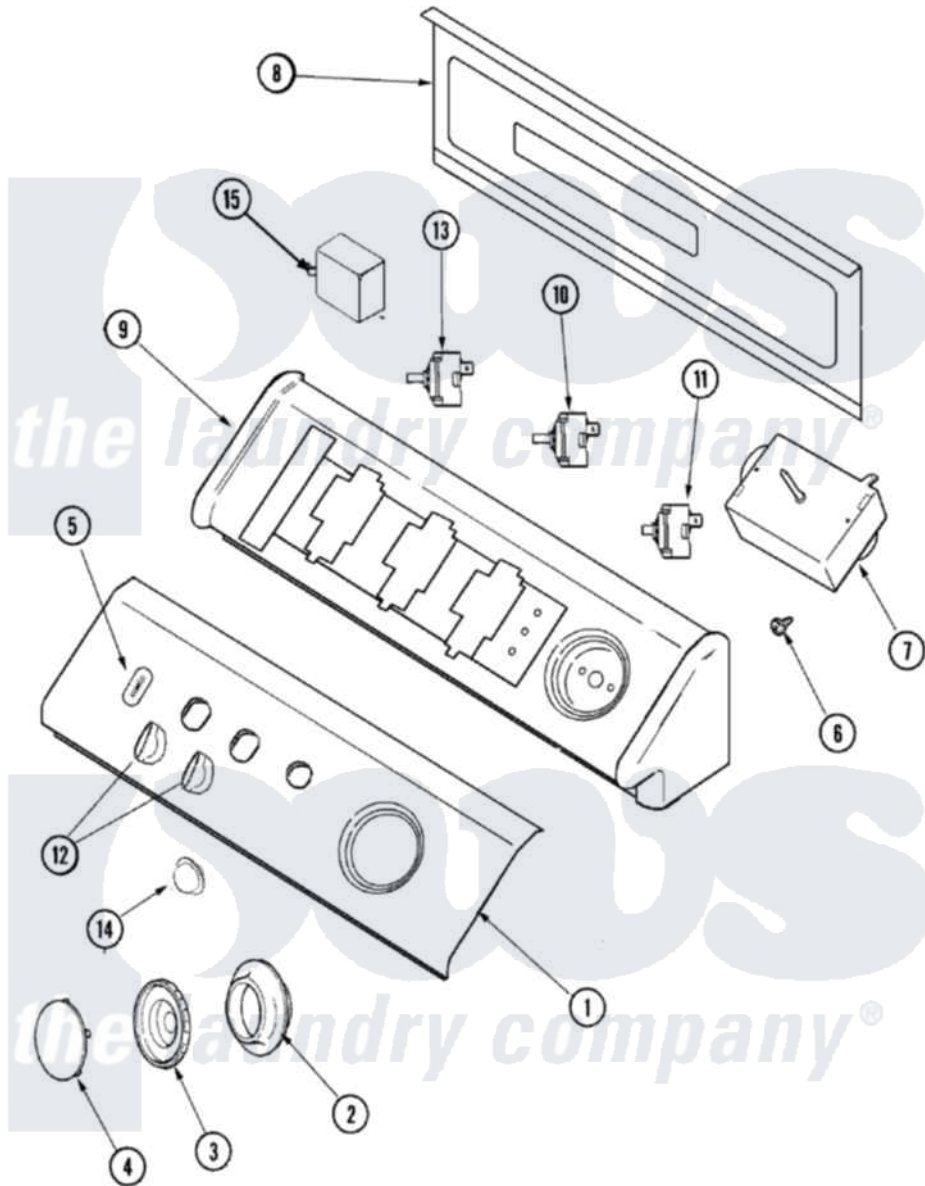

Maytag SDG505DAWQ 02 - CONTROL PANEL

Maytag [Residential Maytag SDG505DAWQ Dryer Parts](#) Parts Diagram 02 - CONTROL PANEL
 Click on the part number to view part

Item	Original Part Number	Replaced By	Status	Part Description
1	37001044			Graphic Control Pnl/Facia/Bsq
"	Y22002339	8534058		Screw
2	33002346			Skirt, Timer Dial
3	22001659			Timer Knob - Grey
4	33002347			Timer Knob Insert/Cap
5	33002400		Not Available	DRYNESS DISPLAY CONTROL (BSQ)
6	37001031	3370225		Screw
7	33002689			Timer, Mallory Electronic Dry
8	216423	3370225		Screw
"	22002529		Not Available	CONSOLE BACK PANEL
9	33002327	37001115		Console
10	22001794			Switch, Rotary
11	33002356	33001618		Switch- PU
12	22002589			Knob, Selector
13	33001641			Switch, Temperature
14	33002435			Button, Push-To-Start