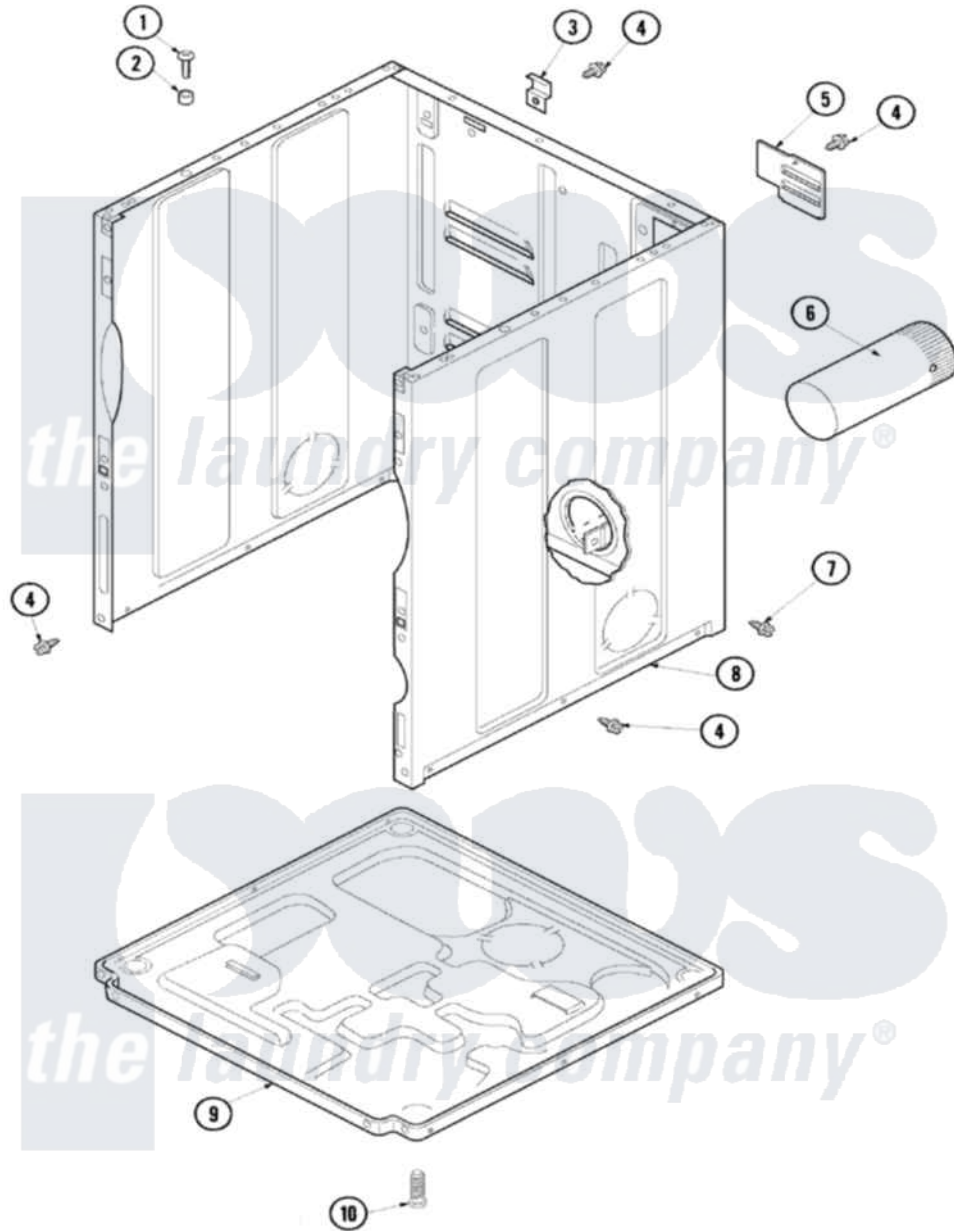

# Maytag SDG505DAWW 01 - CABINET & BASE

Maytag Residential Maytag SDG505DAWW Dryer Parts Parts Diagram 01 - CABINET & BASE  
 Click on the part number to view part

Item	Original Part Number	Replaced By	Status	Part Description
1	32671	<a href="#">Y014874</a>		Screw, Idler Arm And Sleeve
2	<a href="#">505187</a>			Locator, Panel
3	<a href="#">500003</a>			Hinge, Top
4	503661	<a href="#">27001200</a>		Screw
5	500114	<a href="#">510903</a>		Plate Access Panel
6	<a href="#">505518</a>			Duct, Exhaust
7	<a href="#">503688</a>			Screw, 10B-16 X .34 I
8	40076402WP	<a href="#">37001284</a>		Cabinet As Pack
9	<a href="#">500070</a>			Base, Dryer
10	<a href="#">Y500101</a>			Leg, Leveling
11	<a href="#">38384</a>			Relief, Strain
"	<a href="#">502014P</a>			Assembly, Power Cord