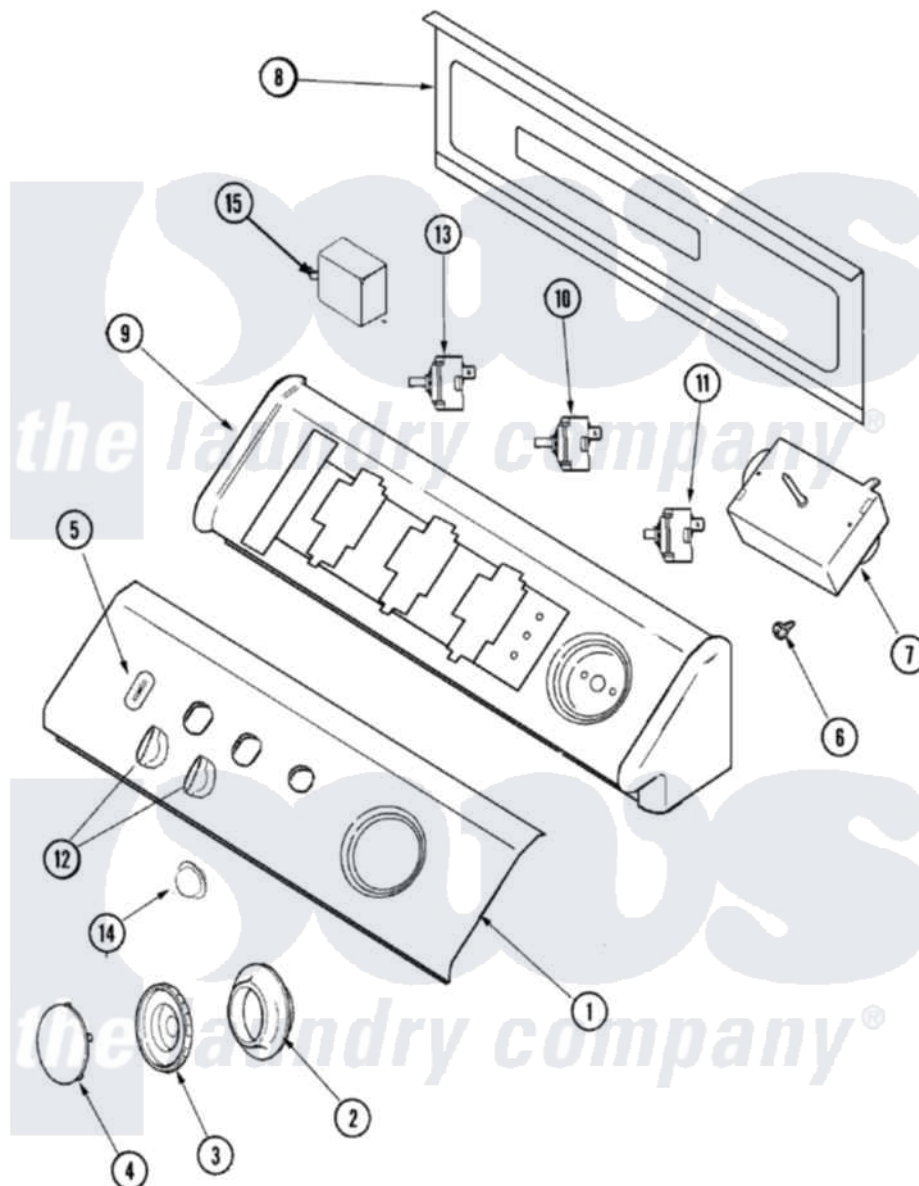

Maytag SDG505DAWW 02 - CONTROL PANEL

Maytag [Residential Maytag SDG505DAWW Dryer Parts](#) Parts Diagram 02 - CONTROL PANEL

[Click on the part number to view part](#)

Item	Original Part Number	Replaced By	Status	Part Description
1	Y22002339	8534058		Screw
"	37001037	33002721		Facia, Control Panel
2	33001621			Skirt, Timer Dial
3	22001659			Timer Knob - Grey
4	22001664			Timer Knob Insert/Cap
5	33002389			Dryness Display Control Note: Display, Dryness
6	37001031	3370225		Screw
7	33002689			Timer, Mallory Electronic Dry
8	216423	3370225		Screw
"	22002529		Not Available	CONSOLE BACK PANEL
9	33002286		Not Available	CONSOLE (WHT)
10	22001794			Switch, Rotary
11	33001861	33001618		Switch- PU
12	22001663			Knob, Selector Switch
13	33001641			Switch, Temperature
14	33001619	37001071		Button, Push-To-Start