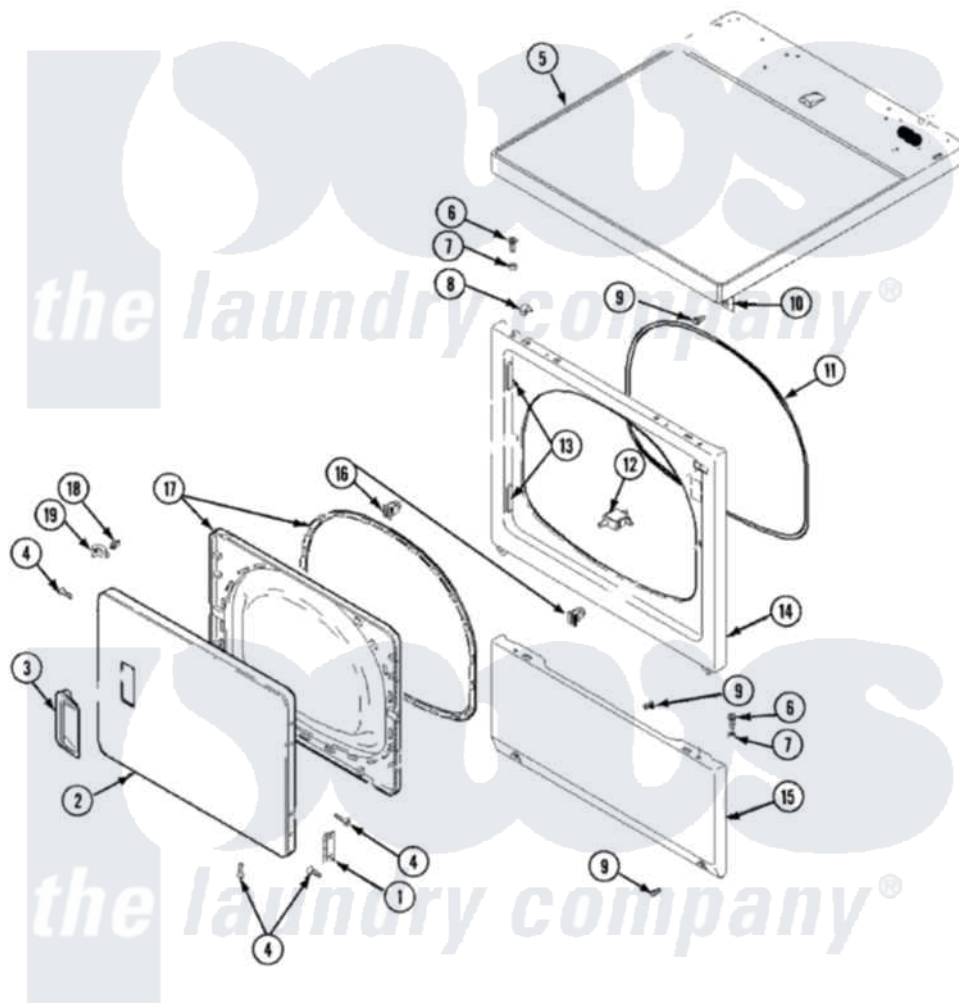

Maytag SDG505DAWW 03 - DOOR & FRONT, ACCESS & TOP PANEL

Maytag Residential Maytag SDG505DAWW Dryer Parts Parts Diagram 03 - DOOR & FRONT, ACCESS & TOP PANEL

[Click on the part number to view part](#)

Item	Original Part Number	Replaced By	Status	Part Description
1	Y503676			Hinge, Door And Top
2	37001029			Door, Dryer
3	33001241			Handle, Door
4	37001030			Screw, No.8ab-16 x 3/4 Fh
5	Y56128			Pad, Bumper
"	37001027			Panel, Top
6	32671	Y014874		Screw, Idler Arm And Sleeve
7	505187			Locator, Panel
8	56080	22001650		Fastener, Spring
9	503661	27001200		Screw
10	40130801			Bracket, Top Mount
11	504005	511056		Seal Front Panel
12	Y504570	W10169313		Switch-Dor
13	503126			Plug, Hinge Hole
14	503656WP			Panel, Front
15	40045301WP			Panel, Access

16	54660	LA-1003	Door Catch Kit
17	37001028		Seal And Liner, Assembly
18	500039	510181	Strike Doormetal
19	40116201		Bracket, Door Strike