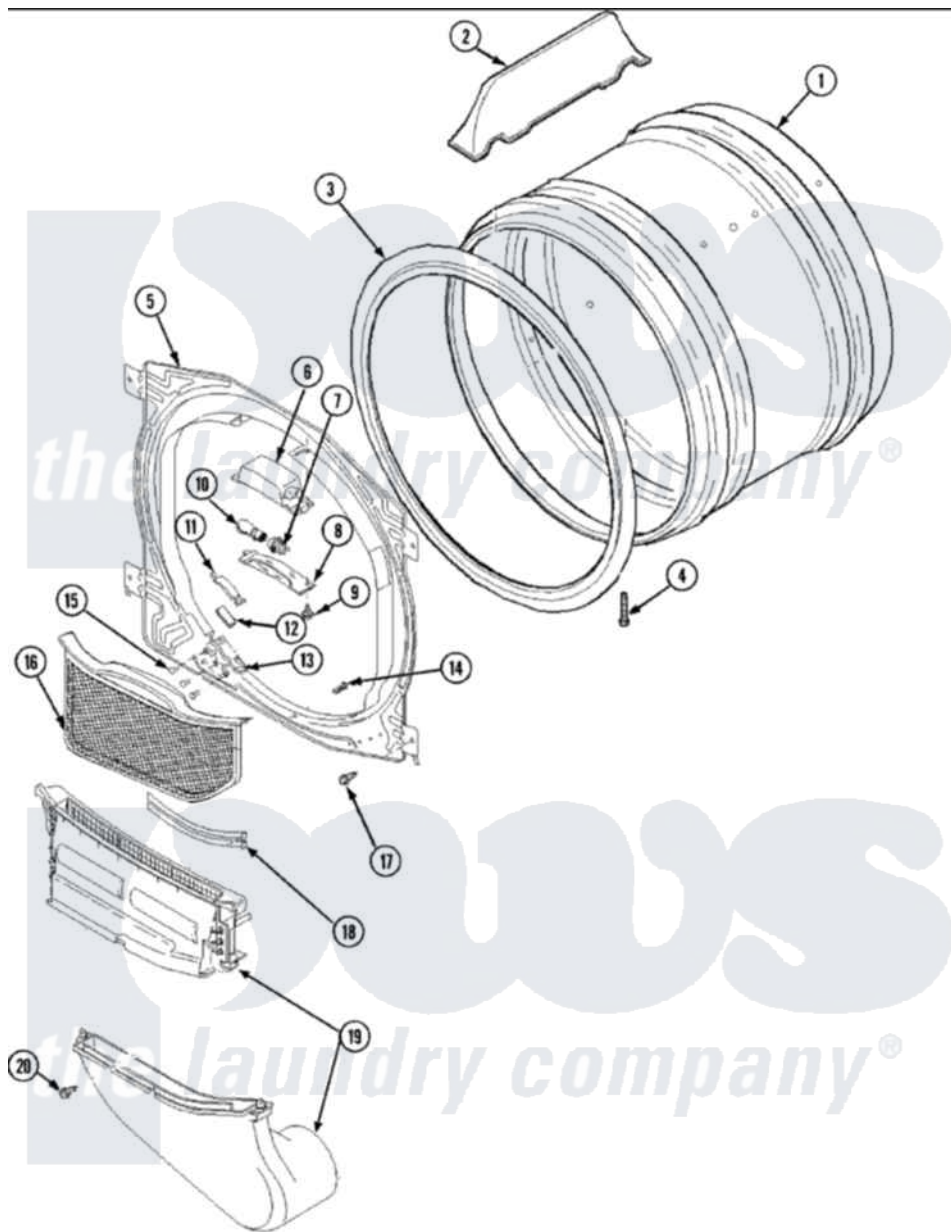

# Maytag SDG505DAWW 04 - FRONT BULKHEAD, AIR DUCT & DRUM

Maytag Residential Maytag SDG505DAWW Dryer Parts Parts Diagram 04 - FRONT BULKHEAD, AIR DUCT & DRUM

Click on the part number to view part

Item	Original Part Number	Replaced By	Status	Part Description
1	<a href="#">504467WP</a>			Cylinder Assembly
2	503703	<a href="#">12002559</a>		Baffle Kit
3	501801	<a href="#">37001132</a>		Seal, Cylinder
4	<a href="#">Y62588</a>			Screw, 10BT-12 X 1 Tap
5	503709WP	<a href="#">503616WP</a>		Assembly, Frt Bulkhead
6	503622	<a href="#">Y504452</a>		Light Assembly
7	<a href="#">Y504452</a>			Light Assembly
8	<a href="#">40094301</a>			Lens, Light
9	500227	<a href="#">505295</a>		Screw, No.8ab-16 x 3/4 PH
10	Y60954	<a href="#">67001316</a>		Bulb, Light
11	40116501	<a href="#">37001298</a>		Glide- Dry
12	500092	<a href="#">510189</a>		Pad Felt
13	<a href="#">37001036</a>			Bracket, Cylinder Glide
14	<a href="#">500226</a>			Screw, 8b-16 x 5/8 Tap
15	37001031	<a href="#">3370225</a>		Screw
16	40124401	<a href="#">37001142</a>		Filter, Lint

17	<a href="#">503688</a>	Screw, 10B-16 X .34 I	
18	<a href="#">503625</a>	Sensor, Moisture	
19	40124501	<a href="#">37001141</a>	Air Duct Assembly
20	<a href="#">501285</a>	Screw, No.12 X 9/16-Pla	