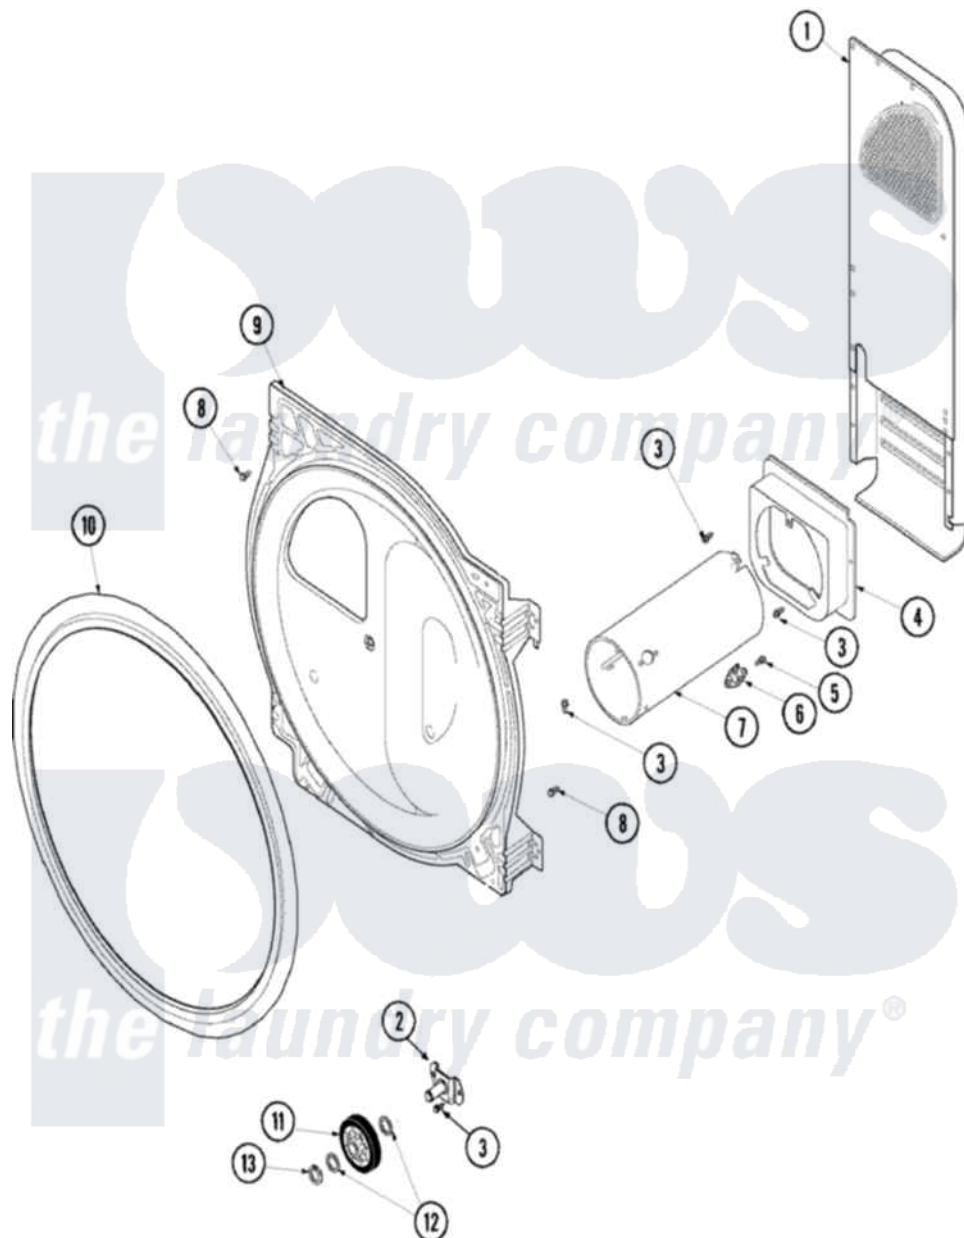

Maytag SDG505DAWW 07 - REAR BULKHEAD, ROLLER & AIR DUCT (GAS)

Maytag Residential Maytag SDG505DAWW Dryer Parts Parts Diagram 07 - REAR BULKHEAD, ROLLER & AIR DUCT (GAS)

Click on the part number to view part

Item	Original Part Number	Replaced By	Status	Part Description
1	503605			Assembly, Heater Duct
2	40113601			Assembly, Roller Brkt
3	503688			Screw, 10B-16 X .34 I
4	500122	510101		Shroud Heat Duct
5	51782		Not Available	SCREW, 6B-20X5/16
6	40113801			Fuse, Thermal
"	Y61886			Thermostat, Limit-Blk
7	37001041	37001303		Duct- Comb
8	503661	27001200		Screw
9	502614WP			Bulkhead, Rear
10	501801	37001132		Seal, Cylinder
11	37001042			Assembly, Cylinder Roller
12	52549			Washer, 501 ID X3/4 Odx
13	23748			Ring, Retaining