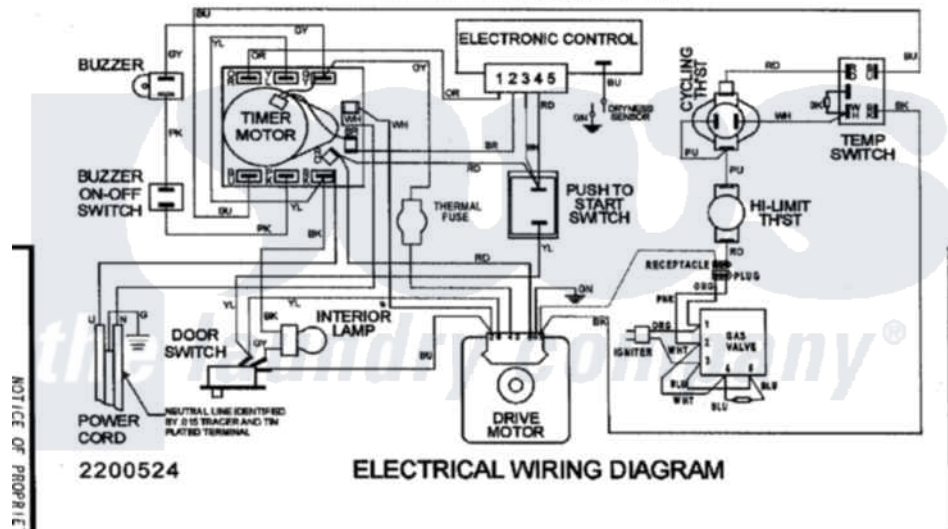

Maytag SDG505DAWW 09 - WIRING INFORMATION

CIRCUIT	FUNCTION	OFF	REG FABRICS	OFF	TIME DRY	OFF	PERMANENT PRESSE	OFF
1	EL-DRY DRIVE MOTOR							
2	EL-DRY TIMER MOTOR							
3	EL-DRY THERMIST							
4	EL-DRY BUZZER/BUZZER ON-OFF SWITCH							

Maytag Residential Maytag SDG505DAWW Dryer Parts Parts Diagram 09 - WIRING INFORMATION
 Click on the part number to view part

Item	Original Part Number	Replaced By	Status	Part Description
NI	15003482		Not Available	WIRING INFORMATION