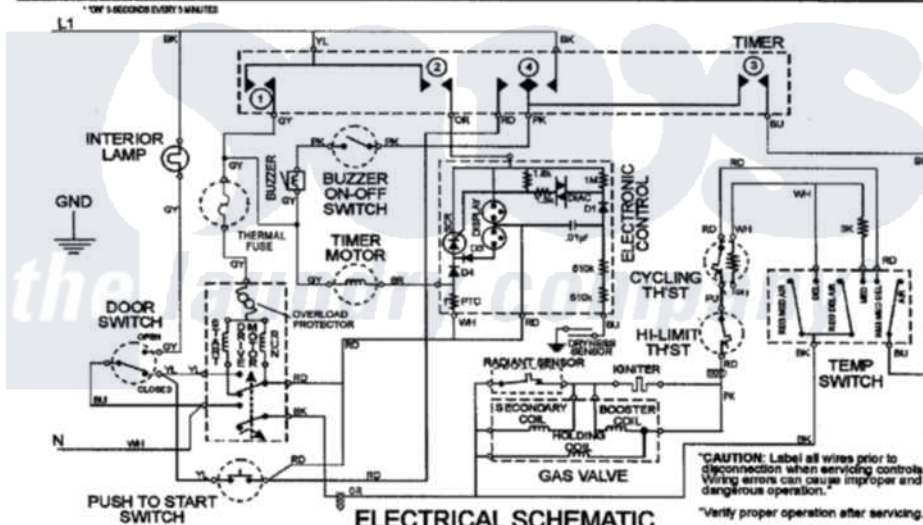

Maytag SDG505DAWW 09 - WIRING INFORMATION

CIRCUIT	FUNCTION	OFF	REG FABRICS	OFF	TIME DRY	OFF	PERMANENT PRESSE	OFF
1	EL-DRY DRIVE MOTOR							
2	EL-DRY TIMER MOTOR							
3	EL-DRY THERMIST							
4	EL-DRY BUZZER/BUZZER ON-OFF SWITCH							

Maytag Residential Maytag SDG505DAWW Dryer Parts Parts Diagram 09 - WIRING INFORMATION
 Click on the part number to view part

Item	Original Part Number	Replaced By	Status	Part Description
NI	15003482		Not Available	WIRING INFORMATION