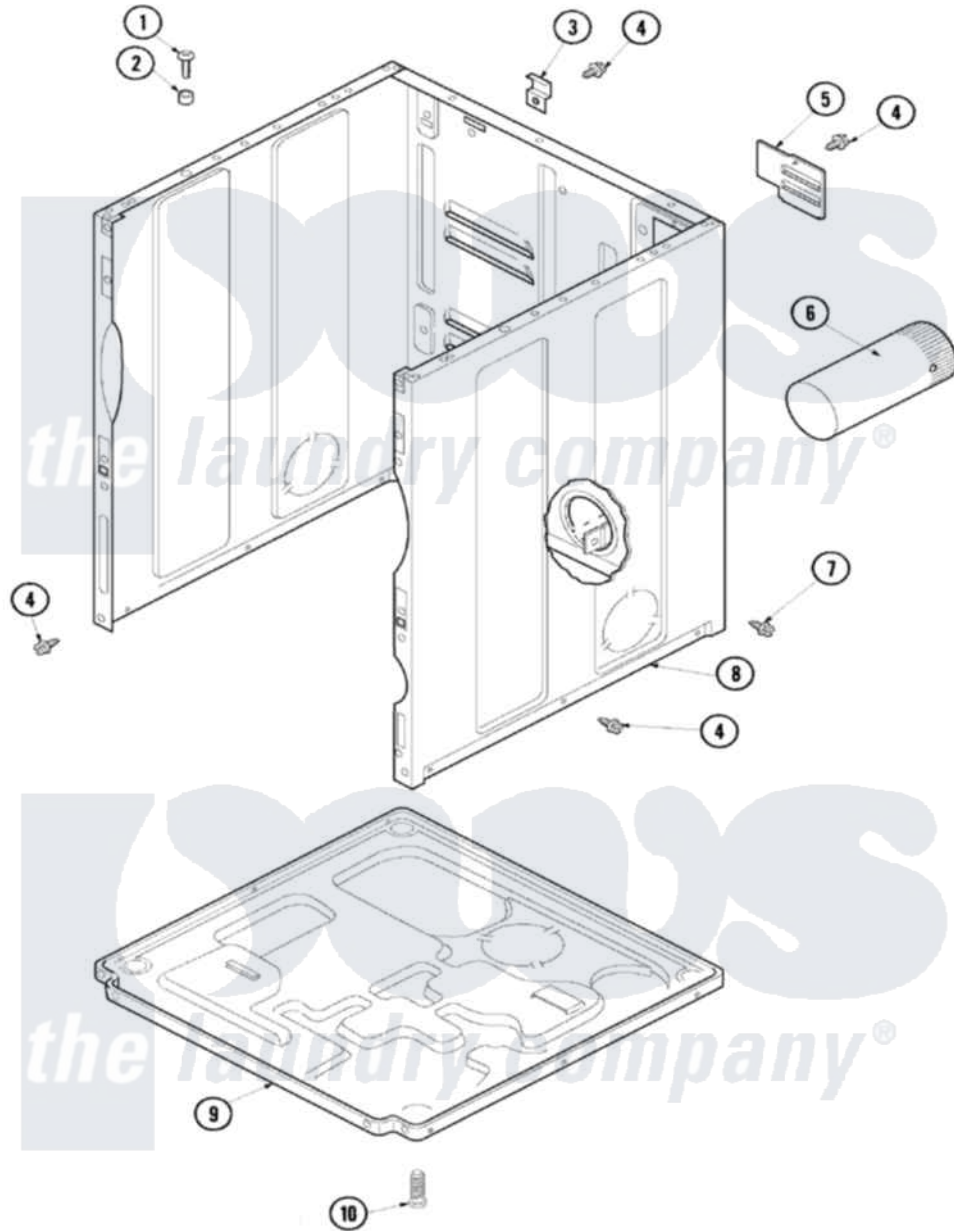

Maytag SDG505DAXW 01 - CABINET & BASE

Maytag Residential Maytag SDG505DAXW Dryer Parts Parts Diagram 01 - CABINET & BASE
 Click on the part number to view part

Item	Original Part Number	Replaced By	Status	Part Description
1	32671	Y014874		Screw, Idler Arm And Sleeve
2	505187			Locator, Panel
3	500003			Hinge, Top
4	503661	27001200		Screw
5	500114	510903		Plate Access Panel
6	505518			Duct, Exhaust
7	503688			Screw, 10B-16 X .34 I
8	40076402WP	37001284		Cabinet As Pack
9	500070			Base, Dryer
10	Y500101			Leg, Leveling
11	38384			Relief, Strain
"	502014P			Assembly, Power Cord