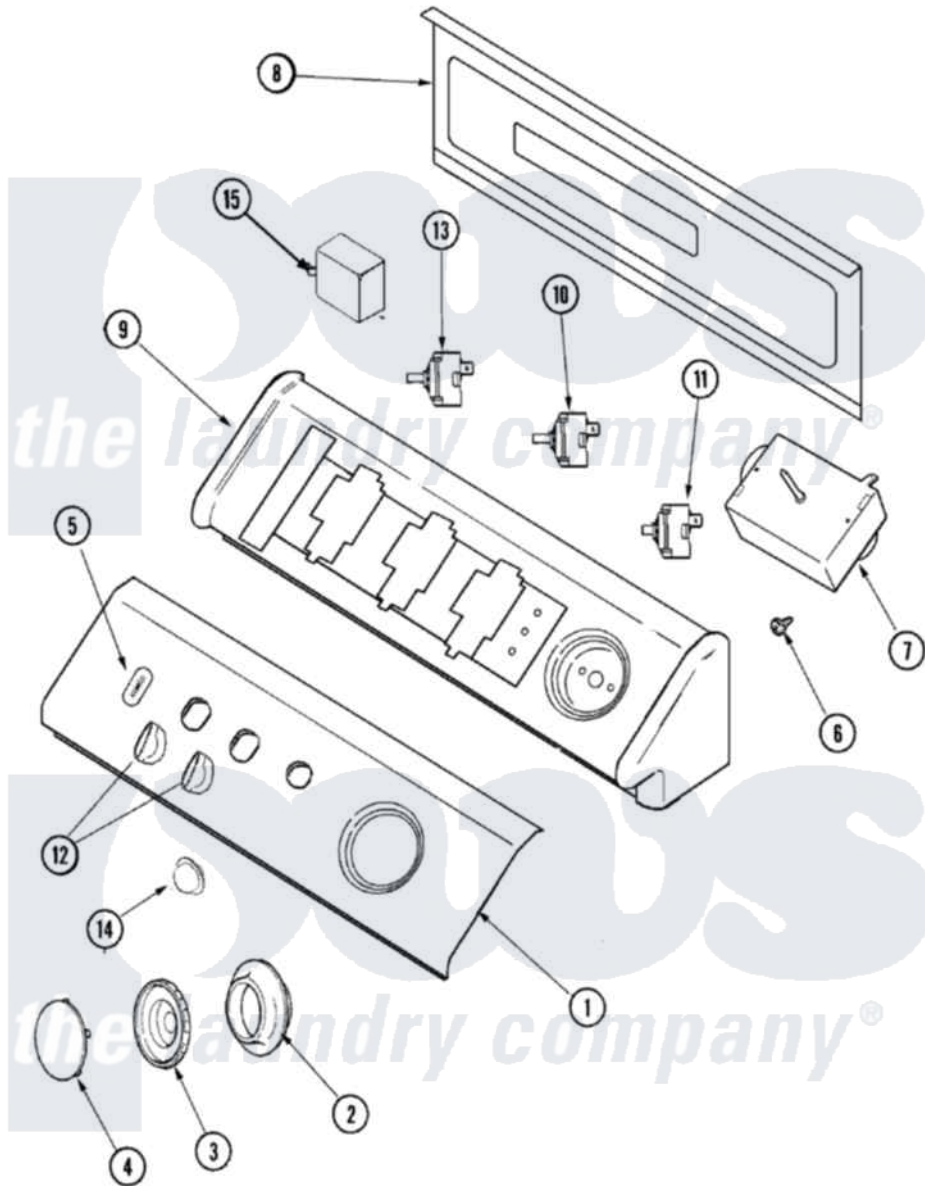

Maytag SDG505DAXW 02 - CONTROL PANEL

Maytag [Residential Maytag SDG505DAXW Dryer Parts](#) Parts Diagram 02 - CONTROL PANEL
 Click on the part number to view part

Item	Original Part Number	Replaced By	Status	Part Description
1	Y22002339	8534058		Screw
"	37001037	33002721		Facia, Control Panel
2	33001621			Skirt, Timer Dial
3	22001659			Timer Knob - Grey
4	22001664			Timer Knob Insert/Cap
5	33002389			Dryness Display Control Note: Display, Dryness
6	37001031	3370225		Screw
7	33002689			Timer, Mallory Electronic Dry
8	216423	3370225		Screw
"	22002529		Not Available	CONSOLE BACK PANEL
9	33002286		Not Available	CONSOLE (WHT)
10	22001794			Switch, Rotary
11	33001861	33001618		Switch- PU
12	22001663			Knob, Selector Switch
13	33001641			Switch, Temperature
14	33001619	37001071		Button, Push-To-Start