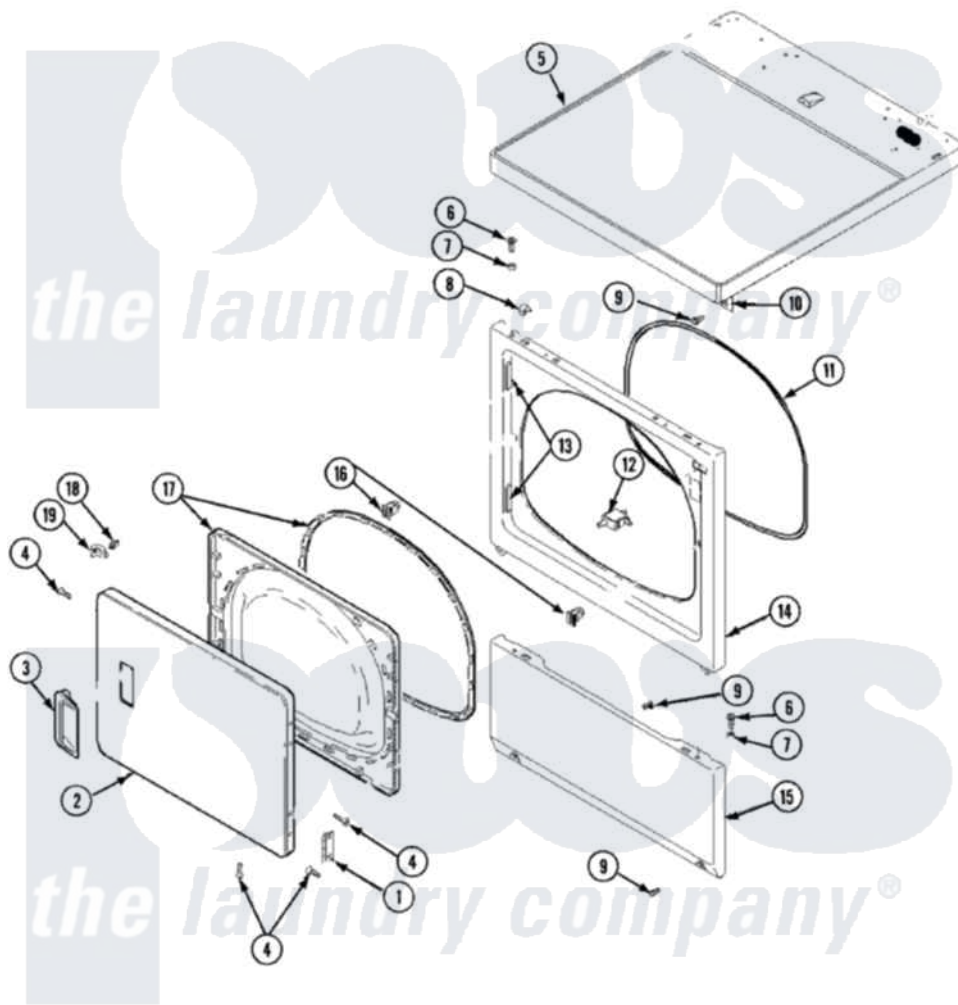

Maytag SDG505DAXW 03 - DOOR & FRONT, ACCESS & TOP PANEL

Maytag Residential Maytag SDG505DAXW Dryer Parts Parts Diagram 03 - DOOR & FRONT, ACCESS & TOP PANEL

[Click on the part number to view part](#)

Item	Original Part Number	Replaced By	Status	Part Description
1	Y503676			Hinge, Door And Top
2	37001029			Door, Dryer
3	33001241			Handle, Door
4	37001030			Screw, No.8ab-16 x 3/4 Fh
5	Y56128			Pad, Bumper
"	37001027			Panel, Top
6	32671	Y014874		Screw, Idler Arm And Sleeve
7	505187			Locator, Panel
8	56080	22001650		Fastener, Spring
9	503661	27001200		Screw
10	40130801			Bracket, Top Mount
11	504005	511056		Seal Front Panel
12	Y504570	W10169313		Switch-Dor
13	503126			Plug, Hinge Hole
14	503656WP			Panel, Front
15	40045301WP			Panel, Access

16	54660	LA-1003	Door Catch Kit
17	37001028		Seal And Liner, Assembly
18	500039	510181	Strike Doormetal
19	40116201		Bracket, Door Strike