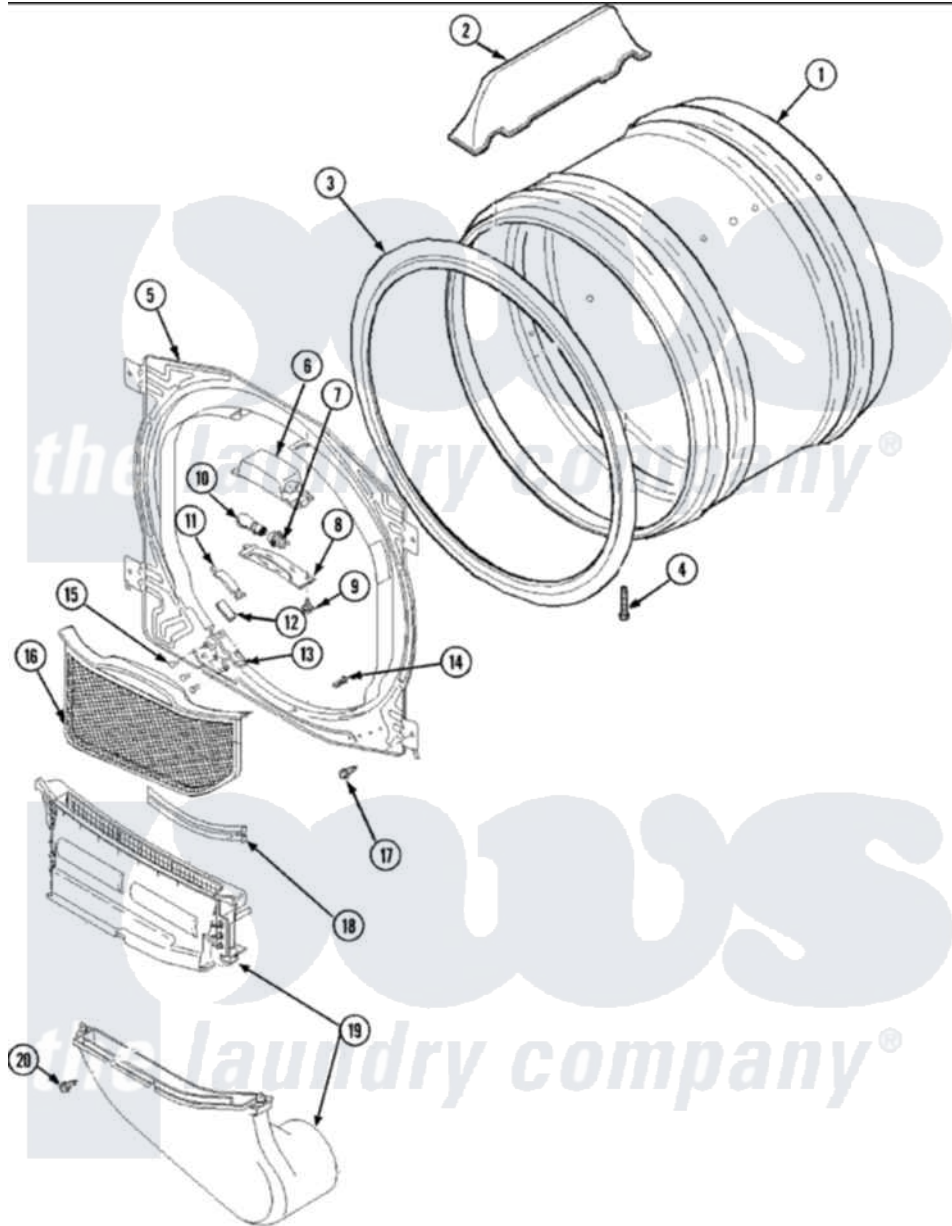

# Maytag SDG505DAXW 04 - FRONT BULKHEAD, AIR DUCT & DRUM

Maytag Residential Maytag SDG505DAXW Dryer Parts Diagram 04 - FRONT BULKHEAD, AIR DUCT & DRUM

Click on the part number to view part

Item	Original Part Number	Replaced By	Status	Part Description
1	<a href="#">504467WP</a>			Cylinder Assembly
2	503703	<a href="#">12002559</a>		Baffle Kit
3	501801	<a href="#">37001132</a>		Seal, Cylinder
4	<a href="#">Y62588</a>			Screw, 10BT-12 X 1 Tap
5	503709WP	<a href="#">503616WP</a>		Assembly, Frt Bulkhead
6	503622	<a href="#">Y504452</a>		Light Assembly
7	<a href="#">Y504452</a>			Light Assembly
8	<a href="#">40094301</a>			Lens, Light
9	500227	<a href="#">505295</a>		Screw, No.8ab-16 x 3/4 PH
10	Y60954	<a href="#">67001316</a>		Bulb, Light
11	40116501	<a href="#">37001298</a>		Glide- Dry
12	500092	<a href="#">510189</a>		Pad Felt
13	<a href="#">37001036</a>			Bracket, Cylinder Glide
14	<a href="#">500226</a>			Screw, 8b-16 x 5/8 Tap
15	37001031	<a href="#">3370225</a>		Screw
16	40124401	<a href="#">37001142</a>		Filter, Lint

17	<a href="#">503688</a>	Screw, 10B-16 X .34 I	
18	<a href="#">503625</a>	Sensor, Moisture	
19	40124501	<a href="#">37001141</a>	Air Duct Assembly
20	<a href="#">501285</a>	Screw, No.12 X 9/16-Pla	