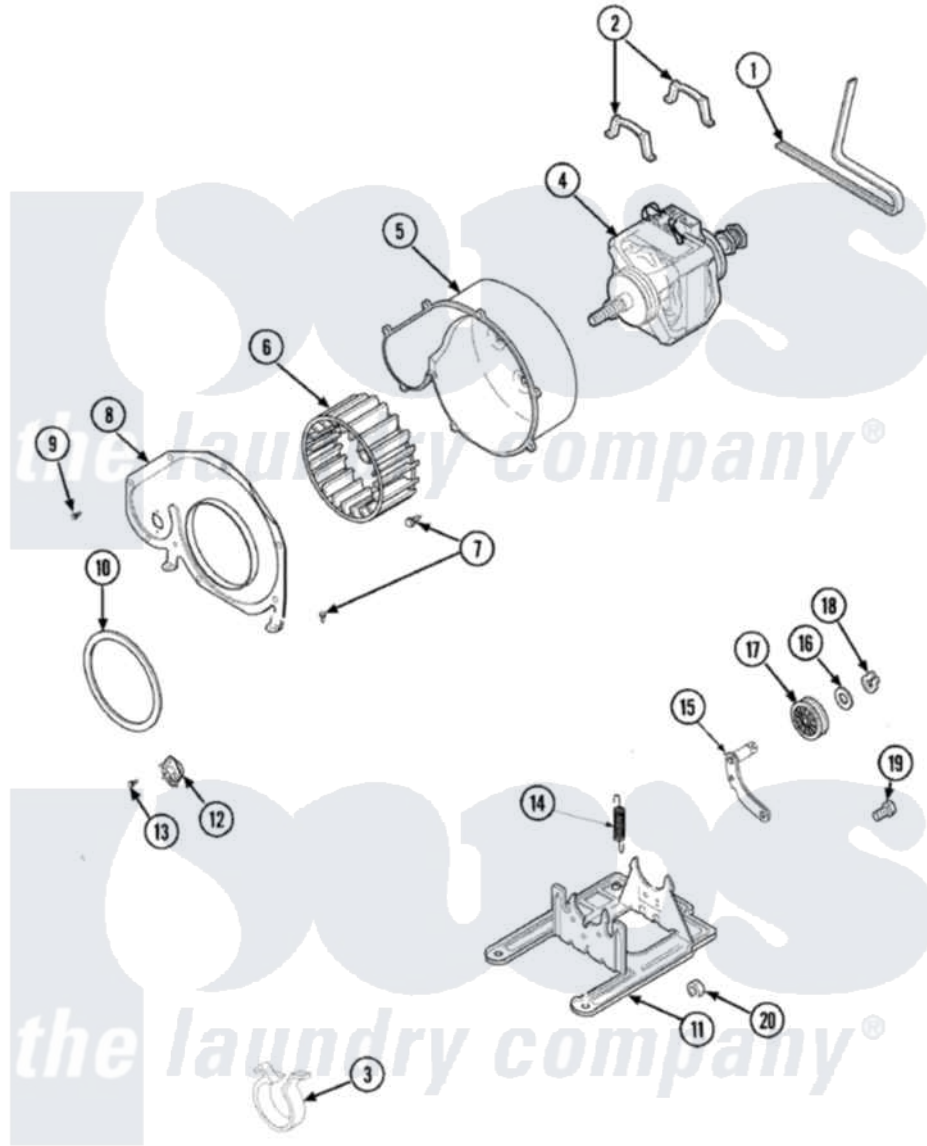

# Maytag SDG505DAXW 06 - MOTOR, FAN & BELT

Maytag Residential Maytag SDG505DAXW Dryer Parts Parts Diagram 06 - MOTOR, FAN & BELT  
 Click on the part number to view part

Item	Original Part Number	Replaced By	Status	Part Description
1	<a href="#">4011201</a>			Belt, Cylinder
2	Y58047	<a href="#">660658</a>		Clamp, Motor Mounting 343481 685441
3	<a href="#">504034</a>			Clip, Wire
4	<a href="#">2200376</a>			Motor
5	<a href="#">56020</a>			Housing, Blower
6	56000	<a href="#">510139P</a>		Assembly Blower Fan Package
7	503661	<a href="#">27001200</a>		Screw
8	500078	<a href="#">511969P</a>		Kit Blower Housing And Cover
9	<a href="#">31260</a>			Screw, No.8 X 3/8 Ind H
10	40090001	<a href="#">37001119</a>		Seal, Blower Housing
11	<a href="#">503613</a>			Mount, Motor
12	<a href="#">306910</a>			Thermostat, Multi Temp Note: Thermostat
"	<a href="#">37001136</a>			Thermostat, Cycling 146F
13	<a href="#">31260</a>			Screw, No.8 X 3/8 Ind H

14	<a href="#">56076</a>		Spring, Idler
15	40113501	<a href="#">37001144</a>	Assembly- Idler
16	<a href="#">52549</a>		Washer, 501 ID X3/4 Odx
17	<a href="#">Y54414</a>		Assembly, Wheel And Bearing
18	<a href="#">23748</a>		Ring, Retaining
19	<a href="#">500824</a>		Screw, 1/4-20 Unc Hex
20	52566	<a href="#">27001225</a>	Nut, Jam Mid Lock 1/4-20