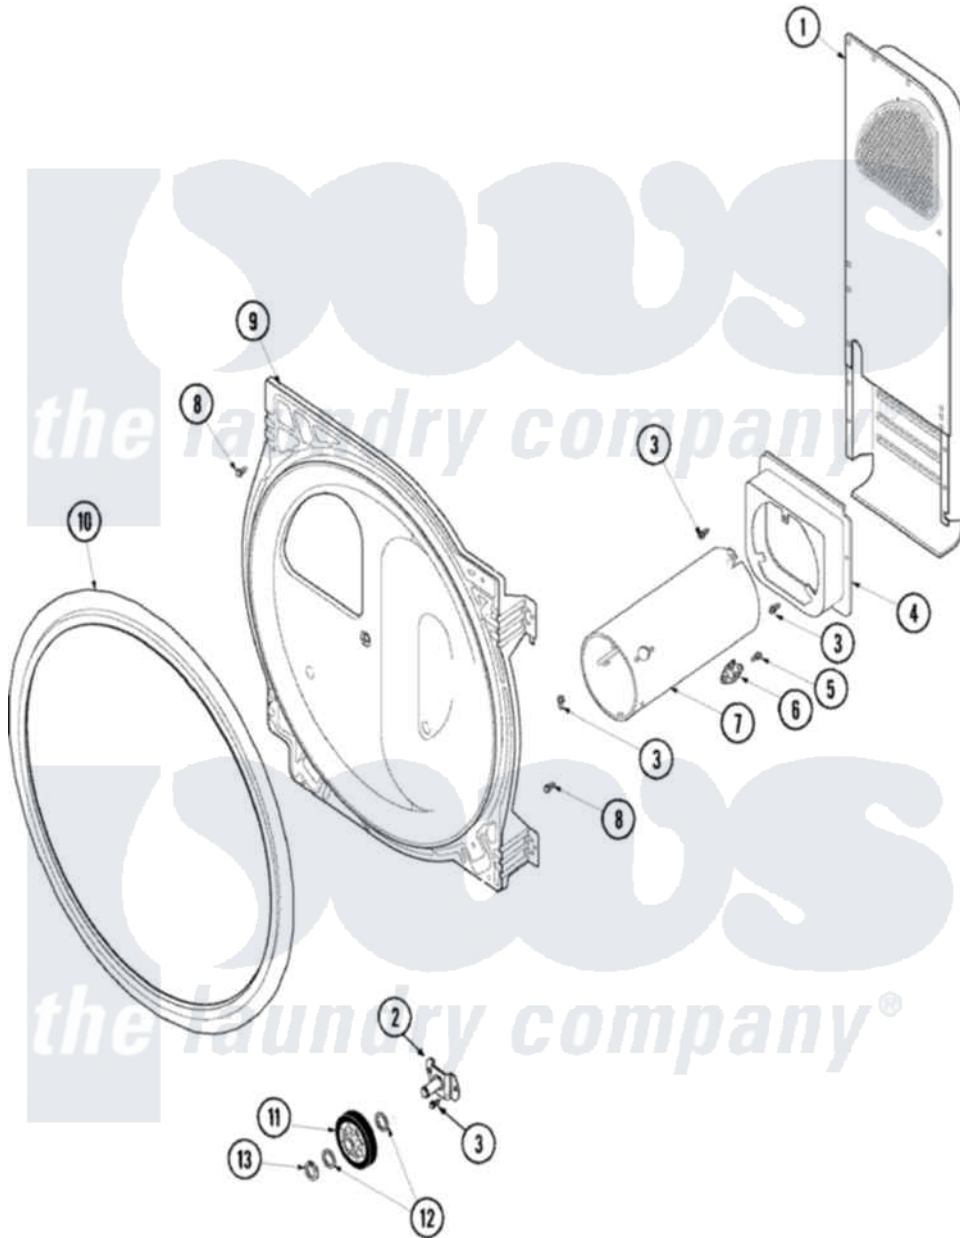

**Maytag SDG505DAXW 07 - REAR BULKHEAD, ROLLER & AIR DUCT (GAS)**

Maytag Residential Maytag SDG505DAXW Dryer Parts Parts Diagram 07 - REAR BULKHEAD, ROLLER & AIR DUCT (GAS)

Click on the part number to view part

Item	Original Part Number	Replaced By	Status	Part Description
1	<a href="#">503605</a>			Assembly, Heater Duct
2	<a href="#">40113601</a>			Assembly, Roller Brkt
3	<a href="#">503688</a>			Screw, 10B-16 X .34 I
4	500122	<a href="#">510101</a>		Shroud Heat Duct
5	51782		Not Available	SCREW, 6B-20X5/16
6	<a href="#">40113801</a>			Fuse, Thermal
"	<a href="#">Y61886</a>			Thermostat, Limit-Blk
7	37001041	<a href="#">37001303</a>		Duct- Comb
8	503661	<a href="#">27001200</a>		Screw
9	<a href="#">502614WP</a>			Bulkhead, Rear
10	501801	<a href="#">37001132</a>		Seal, Cylinder
11	<a href="#">37001042</a>			Assembly, Cylinder Roller
12	<a href="#">52549</a>			Washer, 501 ID X3/4 Odx
13	<a href="#">23748</a>			Ring, Retaining