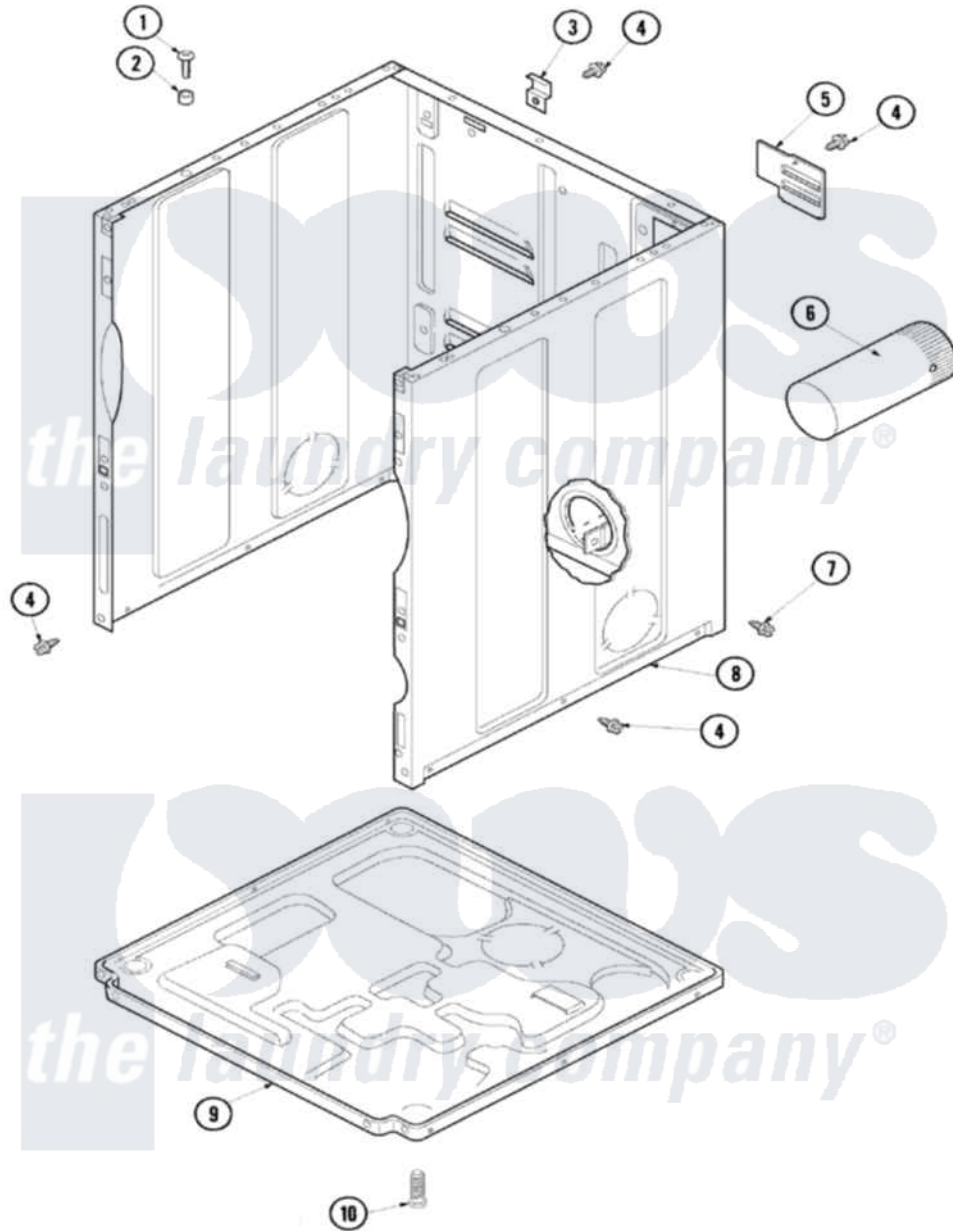

Maytag SDG515DAWW 01 - CABINET & BASE

Maytag Residential Maytag SDG515DAWW Dryer Parts Parts Diagram 01 - CABINET & BASE
 Click on the part number to view part

Item	Original Part Number	Replaced By	Status	Part Description
1	32671	Y014874		Screw, Idler Arm And Sleeve
2	505187			Locator, Panel
3	500003			Hinge, Top
4	503661	27001200		Screw
5	500114	510903		Plate Access Panel
6	505518			Duct, Exhaust
7	503688			Screw, 10B-16 X .34 I
8	40076402WP	37001284		Cabinet As Pack
9	500070			Base, Dryer
10	Y500101			Leg, Leveling
11	33002494	33002778		Power Cord