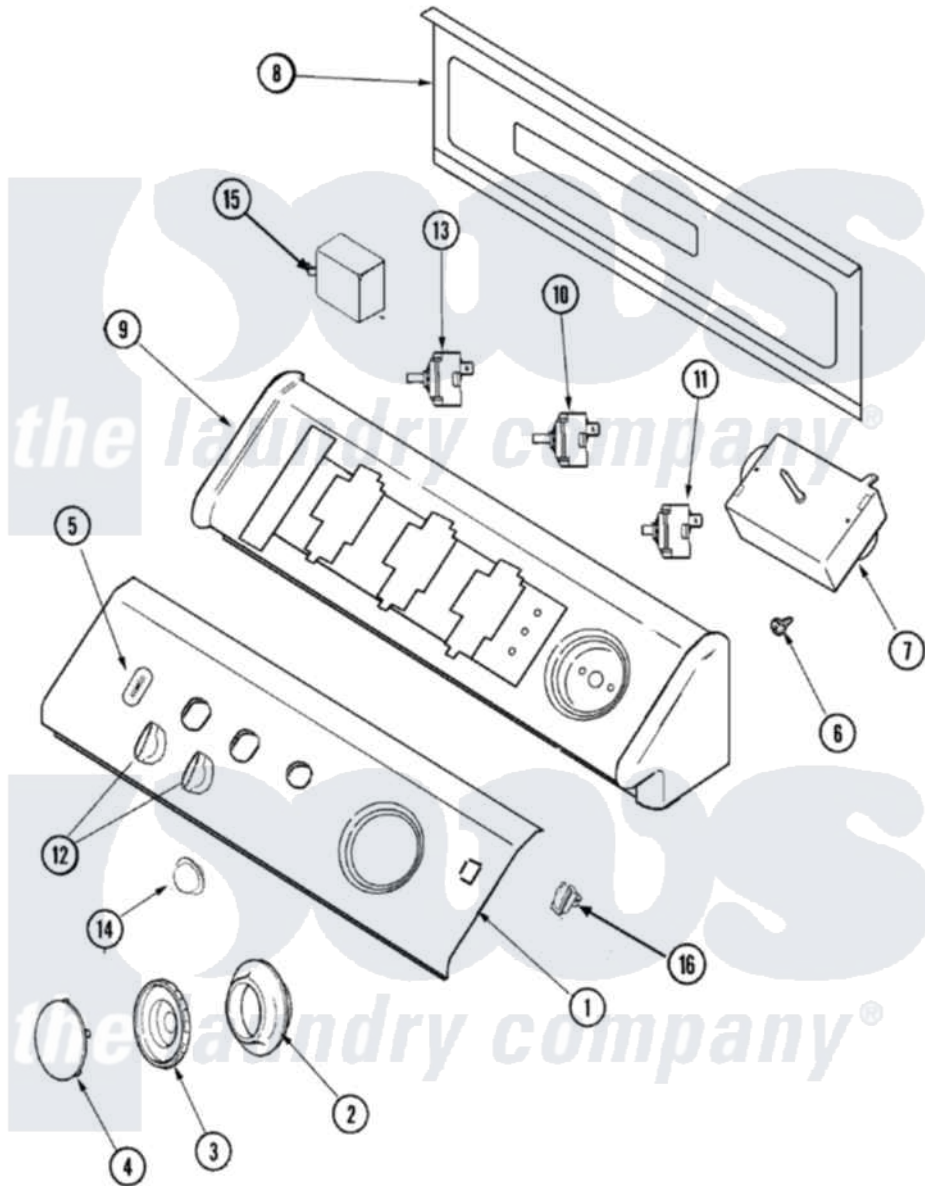

# Maytag SDG515DAWW 02 - CONTROL PANEL

Maytag [Residential Maytag SDG515DAWW Dryer Parts](#) Parts Diagram 02 - CONTROL PANEL  
 Click on the part number to view part

Item	Original Part Number	Replaced By	Status	Part Description
1	<a href="#">37001096</a>			Facia
2	<a href="#">37001067</a>			Dial, Timer
3	<a href="#">37001068</a>			Knob, Timer
4	27001112	<a href="#">27001087</a>		Knob, Cap
5	<a href="#">33002389</a>			Dryness Display Control Note: Display, Dryness
6	37001031	<a href="#">3370225</a>		Screw
7	<a href="#">33002676</a>			Timer, Electronic Dry
8	<a href="#">37001072</a>			Panel, Back
"	Y22002339	<a href="#">8534058</a>		Screw
9	27001110		Not Available	CONSOLE (WHT)
10	<a href="#">22001794</a>			Switch, Rotary
11	37001090	<a href="#">33001618</a>		Switch- PU
12	<a href="#">27001126</a>			Knob, Selector
13	<a href="#">33001640</a>			Switch, Temperature
14	<a href="#">37001091</a>			Button, Push-To-Start
15	<a href="#">33001848</a>			Signal, End Of Cycle