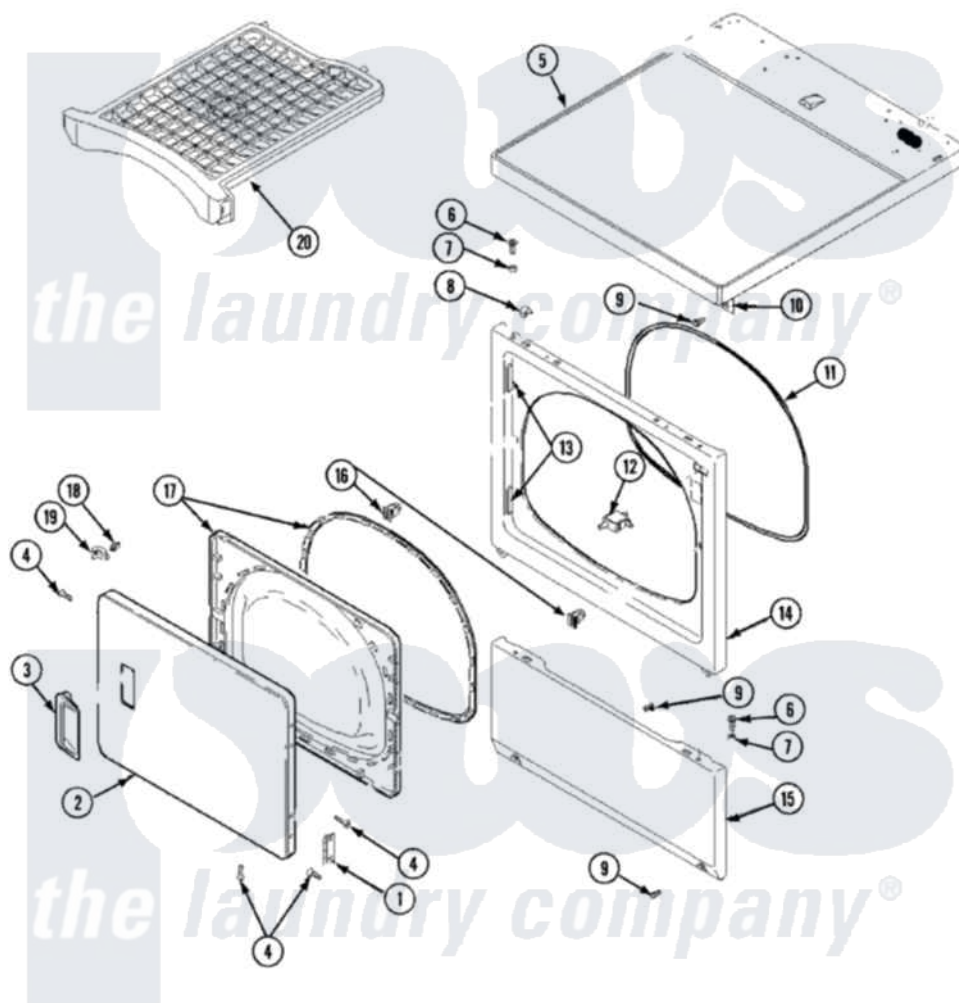

Maytag SDG515DAWW 03 - DOOR, FRONT, ACCESS & TOP PANELS

Maytag [Residential Maytag SDG515DAWW Dryer Parts](#) Parts Diagram 03 - DOOR, FRONT, ACCESS & TOP PANELS

[Click on the part number to view part](#)

Item	Original Part Number	Replaced By	Status	Part Description
1	Y503676			Hinge, Door And Top
2	37001029			Door, Dryer
3	33001241			Handle, Door
4	37001030			Screw, No.8ab-16 x 3/4 Fh
5	Y56128			Pad, Bumper
"	37001027			Panel, Top
6	32671	Y014874		Screw, Idler Arm And Sleeve
7	505187			Locator, Panel
8	56080	22001650		Fastener, Spring
9	503661	27001200		Screw
10	40130801			Bracket, Top Mount
11	504005	511056		Seal Front Panel
12	Y504570	W10169313		Switch-Dor
13	503126			Plug, Hinge Hole
14	503656WP			Panel, Front
15	40045301WP			Panel, Access

16	54660	LA-1003	Door Catch Kit
17	37001028		Seal And Liner, Assembly
18	500039	510181	Strike Doormetal
19	40116201		Bracket, Door Strike
20	Y504105	Y504105A	Rack-Dry