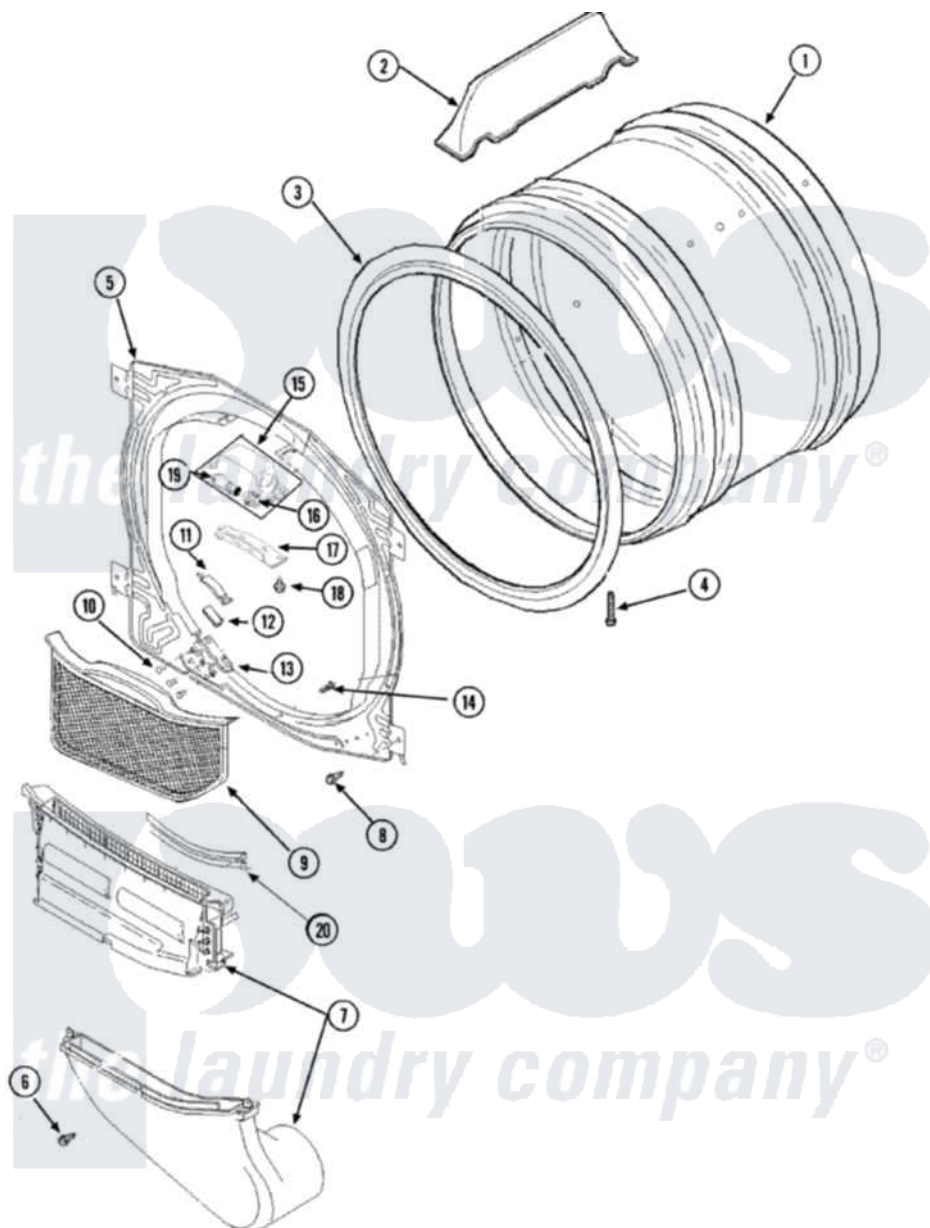

Maytag SDG515DAWW 04 - FRONT BULKHEAD, AIR DUCT & CYLINDER

Maytag Residential Maytag SDG515DAWW Dryer Parts Parts Diagram 04 - FRONT BULKHEAD, AIR DUCT & CYLINDER

Click on the part number to view part

Item	Original Part Number	Replaced By	Status	Part Description
1	504467WP			Cylinder Assembly
2	503703	12002559		Baffle Kit
3	501801	37001132		Seal, Cylinder
4	Y62588			Screw, 10BT-12 X 1 Tap
5	503616WP			Assembly, Frt Bulkhead
6	501285			Screw, No.12 X 9/16-Pla
7	40124501	37001141		Air Duct Assembly
8	503688			Screw, 10B-16 X .34 I
9	40124401	37001142		Filter, Lint
10	37001031	3370225		Screw
11	40116501	37001298		Glide- Dry
12	500121	510189		Pad Felt
13	37001036			Bracket, Cylinder Glide
14	500226			Screw, 8b-16 x 5/8 Tap
15	Y504452			Light Assembly
16	504458	Y504452		Light Assembly

17	40094301	Lens, Light	
18	505295	Screw, No.8ab-16 x 3/4 PH	
19	Y60954	67001316	Bulb, Light
20	503625	Sensor, Moisture	