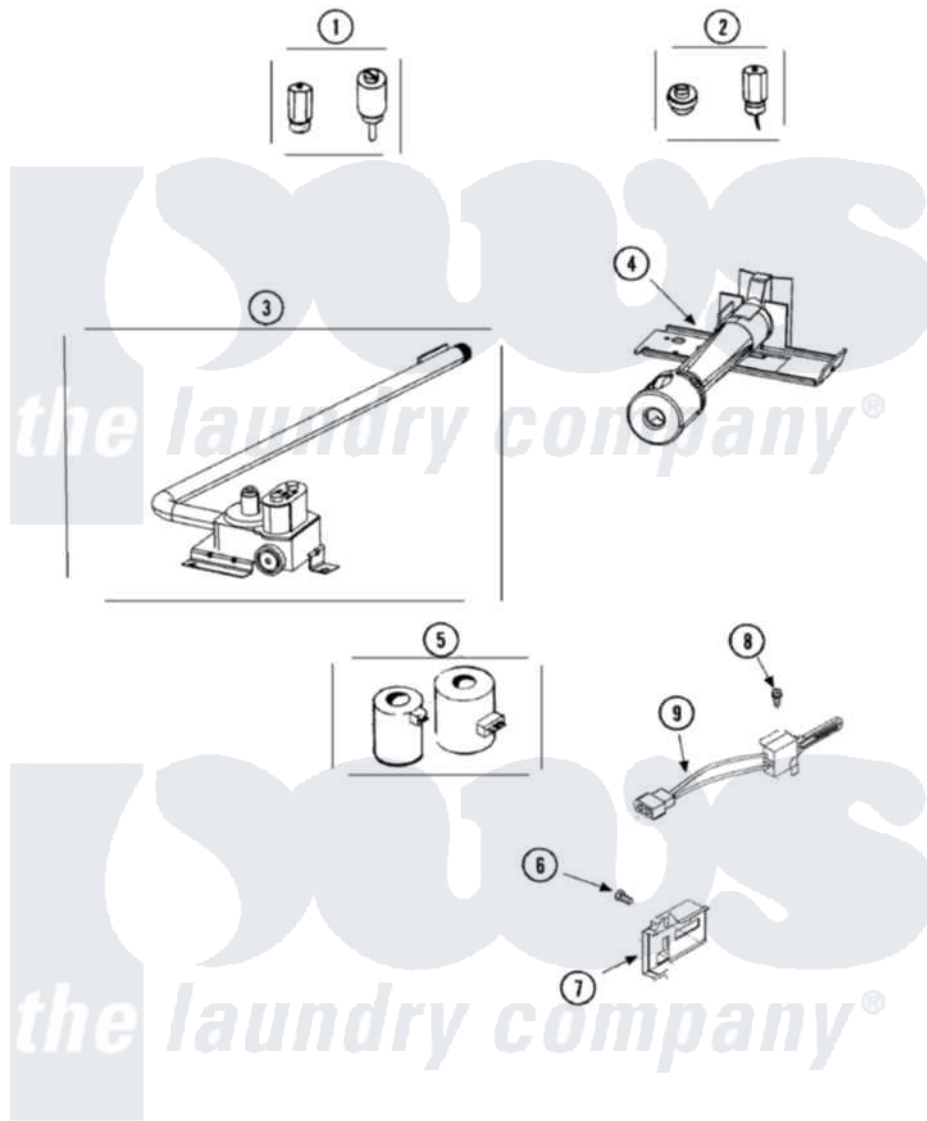

# Maytag SDG515DAWW 06 - GAS VALVE & IGNITER (SERIES 16)

Maytag [Residential Maytag SDG515DAWW Dryer Parts](#) Parts Diagram 06 - GAS VALVE & IGNITER (SERIES 16)  
 Click on the part number to view part

Item	Original Part Number	Replaced By	Status	Part Description
1	649P3	<a href="#">LPK1</a>		LP Gas Con
2	<a href="#">650P3</a>			Kit, Gas Burner Conversion
3	<a href="#">37001127</a>			Valve And Pipe Assembly
4	Y56234	<a href="#">37001304</a>		Burner Ign
5	12001349	<a href="#">279834</a>		Coil-Valve
6	23222	<a href="#">3177991</a>		Screw
7	Y56231	<a href="#">338906</a>		Radiant, Sensor
8	51782		Not Available	SCREW, 6B-20X5/16
9	40069801P	<a href="#">37001308</a>		Ignitor