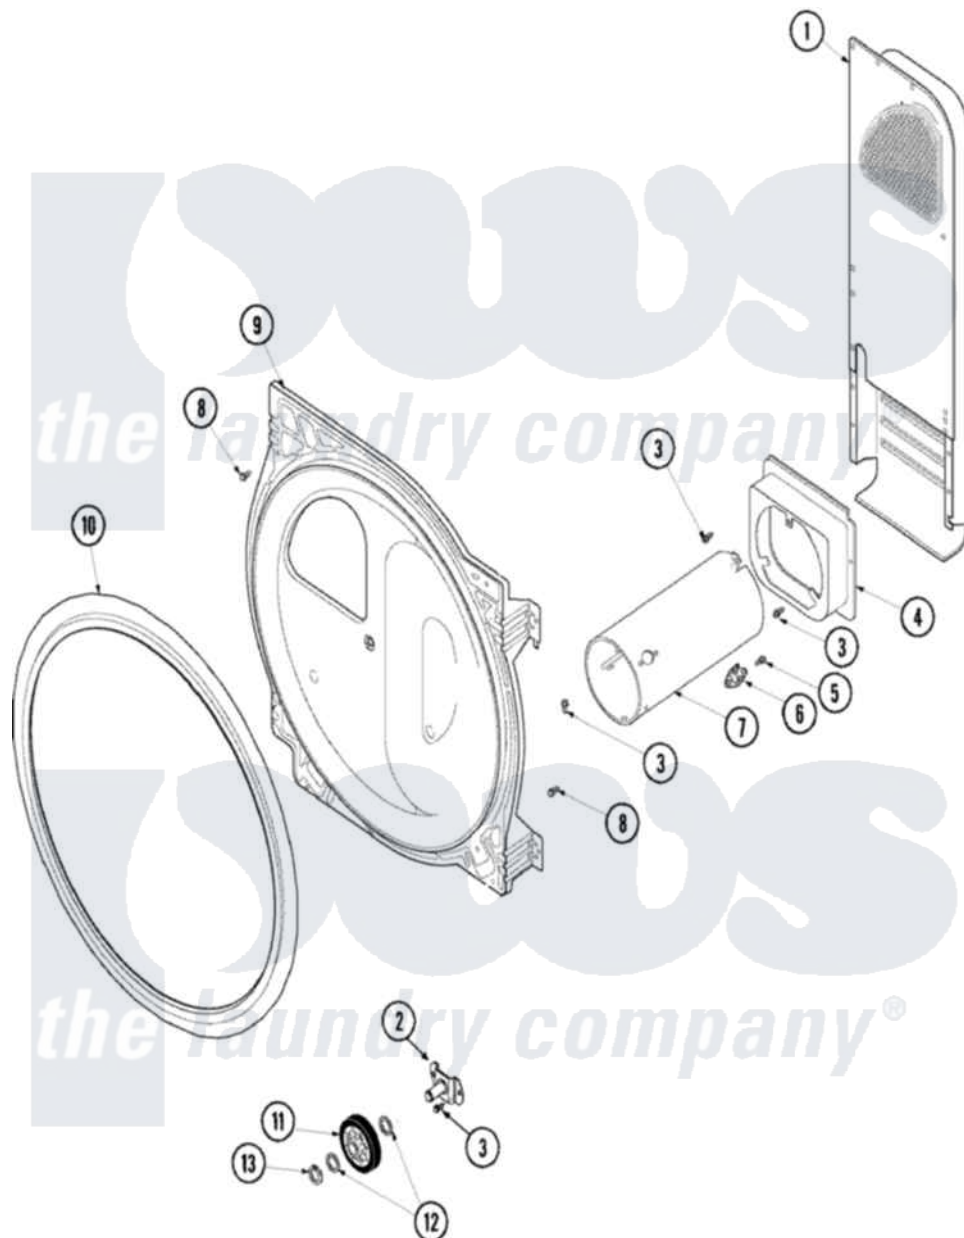

Maytag SDG515DAWW 08 - REAR BULKHEAD, ROLLER & AIR DUCT (GAS)

Maytag [Residential Maytag SDG515DAWW Dryer Parts](#) Parts Diagram 08 - REAR BULKHEAD, ROLLER & AIR DUCT (GAS)

Click on the part number to view part

Item	Original Part Number	Replaced By	Status	Part Description
1	503605			Assembly, Heater Duct
2	40113601			Assembly, Roller Brkt
3	503688			Screw, 10B-16 X .34 I
4	500122	510101		Shroud Heat Duct
5	51782		Not Available	SCREW, 6B-20X5/16
6	40113801			Fuse, Thermal
"	Y61886			Thermostat, Limit-Blk
7	37001041	37001303		Duct- Comb
8	503661	27001200		Screw
9	502614WP			Bulkhead, Rear
10	501801	37001132		Seal, Cylinder
11	37001042			Assembly, Cylinder Roller
12	52549			Washer, 501 ID X3/4 Odx
13	23748			Ring, Retaining