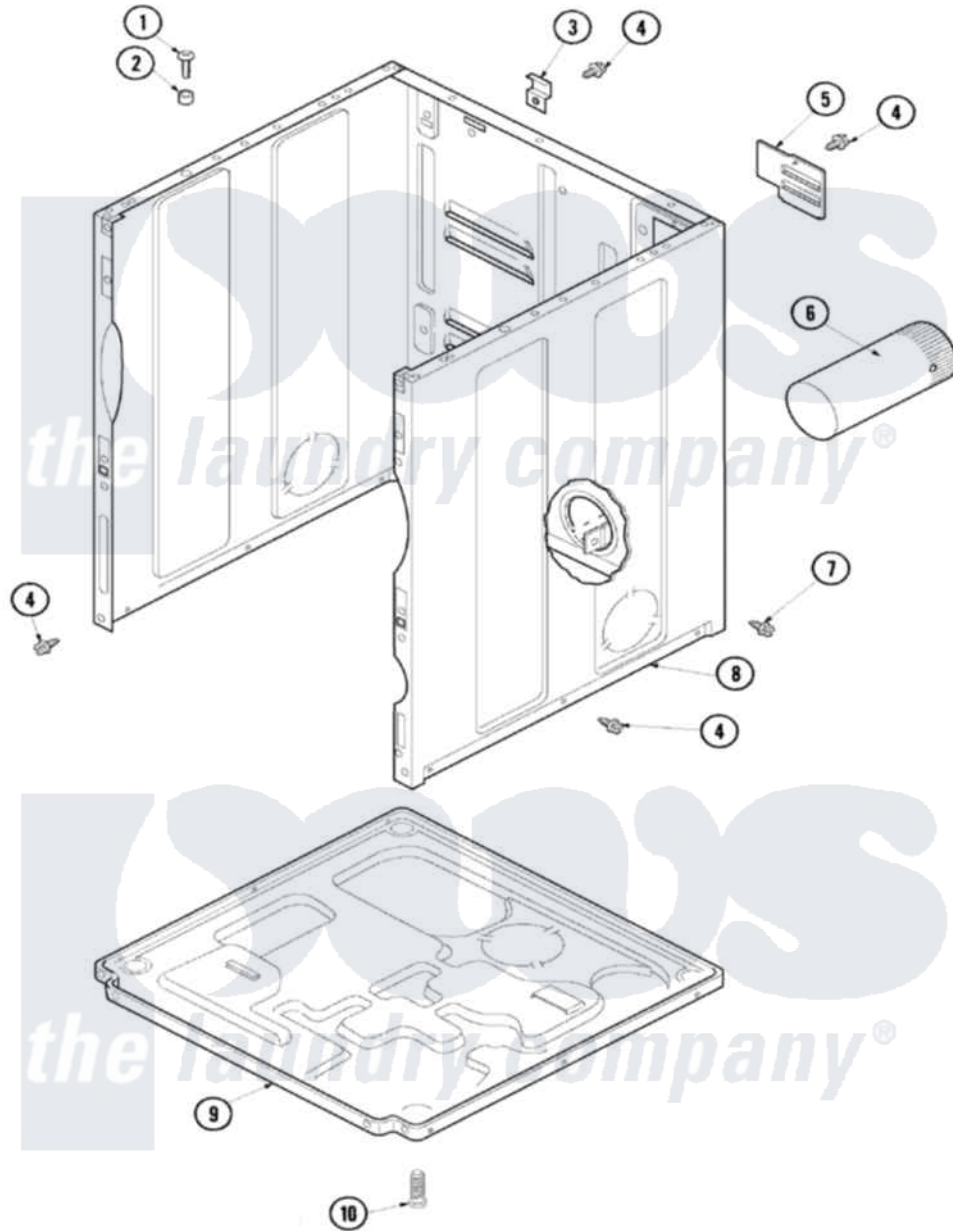

# Maytag SDG5401AXW 01 - CABINET & BASE

Maytag Residential Maytag SDG5401AXW Dryer Parts Parts Diagram 01 - CABINET & BASE  
 Click on the part number to view part

Item	Original Part Number	Replaced By	Status	Part Description
1	32671	<a href="#">Y014874</a>		Screw, Idler Arm And Sleeve
2	<a href="#">505187</a>			Locator, Panel
3	<a href="#">500003</a>			Hinge, Top
4	503661	<a href="#">27001200</a>		Screw
5	500114	<a href="#">510903</a>		Plate Access Panel
6	<a href="#">505518</a>			Duct, Exhaust
7	<a href="#">503688</a>			Screw, 10B-16 X .34 I
8	40076402WP	<a href="#">37001284</a>		Cabinet As Pack
9	<a href="#">500070</a>			Base, Dryer
10	<a href="#">Y500101</a>			Leg, Leveling
11	33002494	<a href="#">33002778</a>		Power Cord
"	<a href="#">38384</a>			Relief, Strain