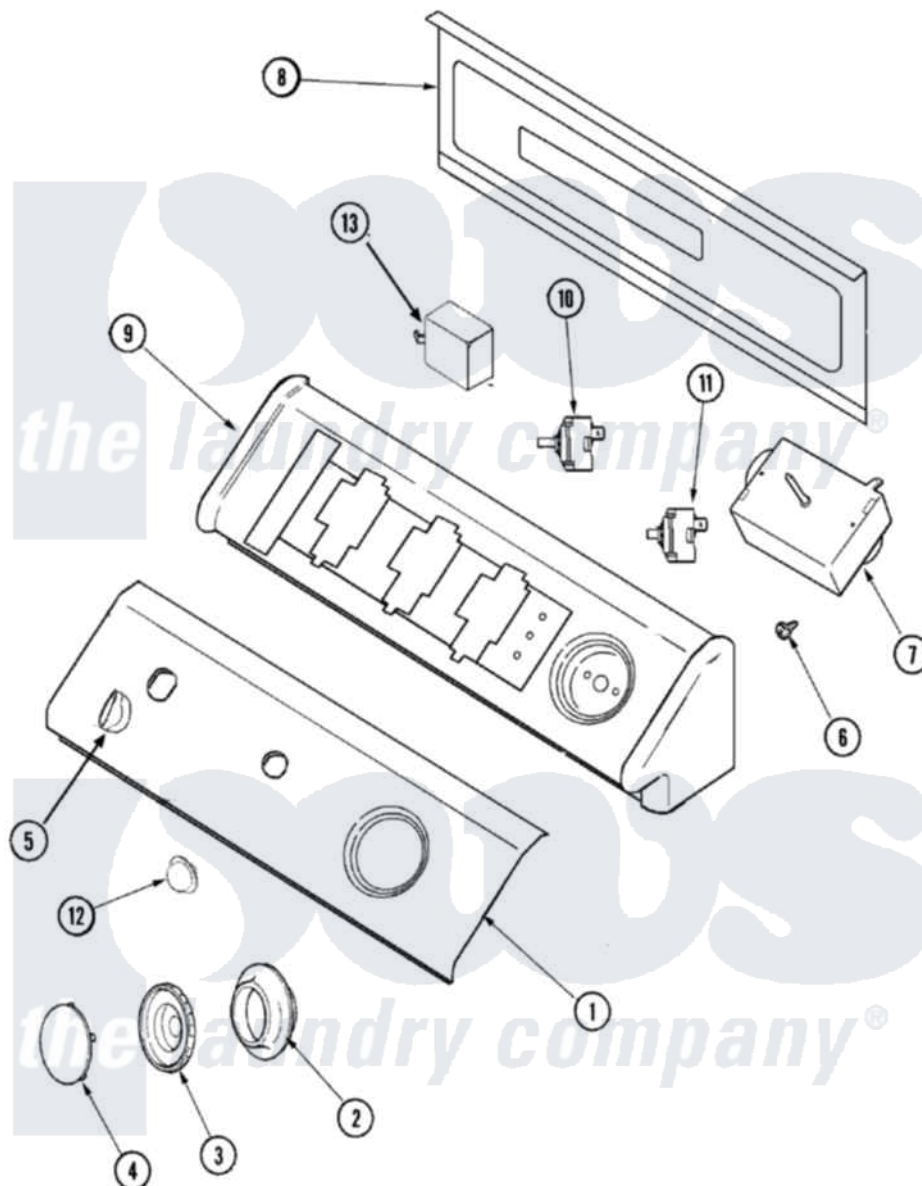

Maytag SDG5401AXW 02 - CONTROL PANEL

Maytag [Residential Maytag SDG5401AXW Dryer Parts](#) Parts Diagram 02 - CONTROL PANEL
 Click on the part number to view part

Item	Original Part Number	Replaced By	Status	Part Description
1	37001026	22003950		Facia, Control Panel
"	Y22002339	8534058		Screw
2	37001043	22003951		Dial Skirt
3	22003915			Timer Knob
4	22001664			Timer Knob Insert/Cap
5	22003913	22001663		Knob, Selector Switch
6	37001031	3370225		Screw
7	33001632			Timer
8	216423	3370225		Screw
"	22002529		Not Available	CONSOLE BACK PANEL
9	33002286		Not Available	CONSOLE (WHT)
10	33001641			Switch, Temperature
11	33001861	33001618		Switch- PU
12	33001619	37001071		Button, Push-To-Start
13	501086	90767		Screw, 8A X 3/8 HeX Washer Head Tapping
"	33001623			Buzzer, Non-Adjustable