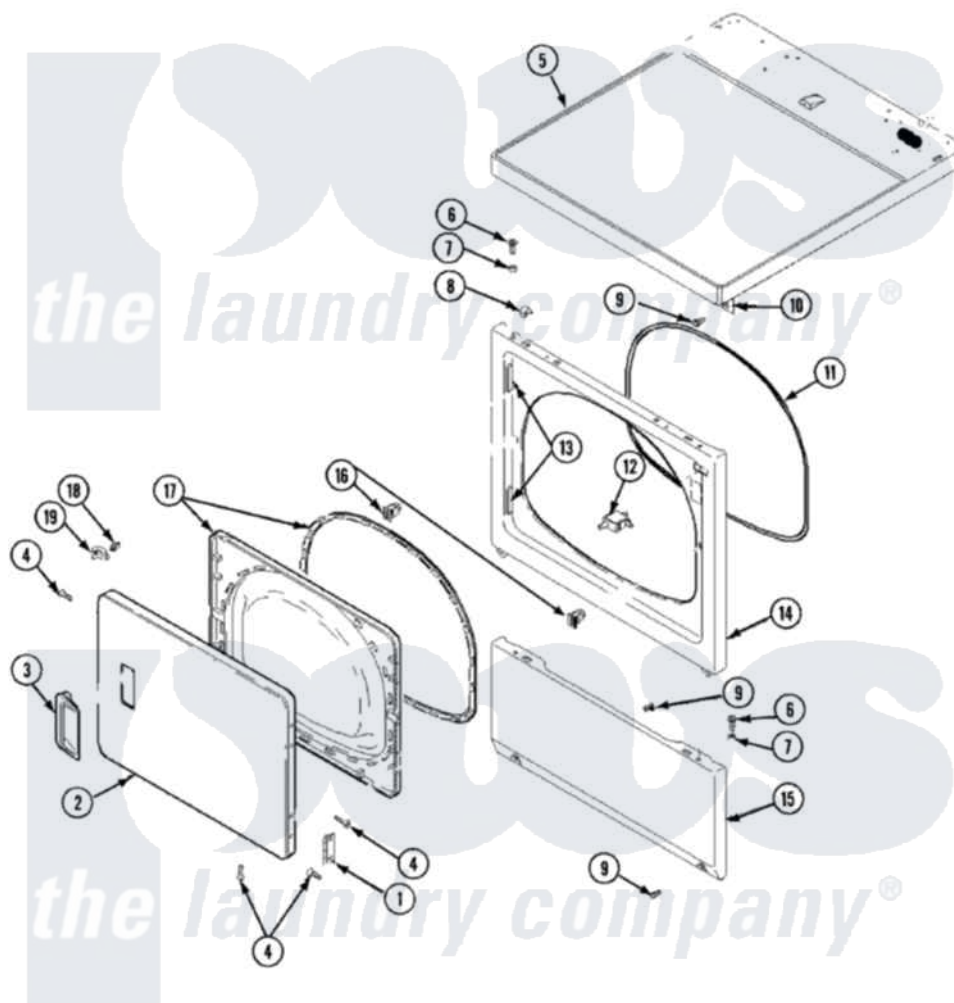

Maytag SDG5401AXW 03 - DOOR & FRONT, ACCESS & TOP PANEL

Maytag Residential Maytag SDG5401AXW Dryer Parts Parts Diagram 03 - DOOR & FRONT, ACCESS & TOP PANEL
 Click on the part number to view part

Item	Original Part Number	Replaced By	Status	Part Description
1	Y503676			Hinge, Door And Top
2	37001029			Door, Dryer
3	33001241			Handle, Door
4	37001030			Screw, No.8ab-16 x 3/4 Fh
5	Y56128			Pad, Bumper
"	37001027			Panel, Top
6	32671	Y014874		Screw, Idler Arm And Sleeve
7	505187			Locator, Panel
8	56080	22001650		Fastener, Spring
9	503661	27001200		Screw
10	40130801			Bracket, Top Mount
11	504005	511056		Seal Front Panel
12	Y504570	W10169313		Switch-Dor
13	503126			Plug, Hinge Hole
14	503656WP			Panel, Front
15	40045301WP			Panel, Access

16	54660	LA-1003	Door Catch Kit
17	37001028		Seal And Liner, Assembly
18	500039	510181	Strike Doormetal
19	40116201		Bracket, Door Strike