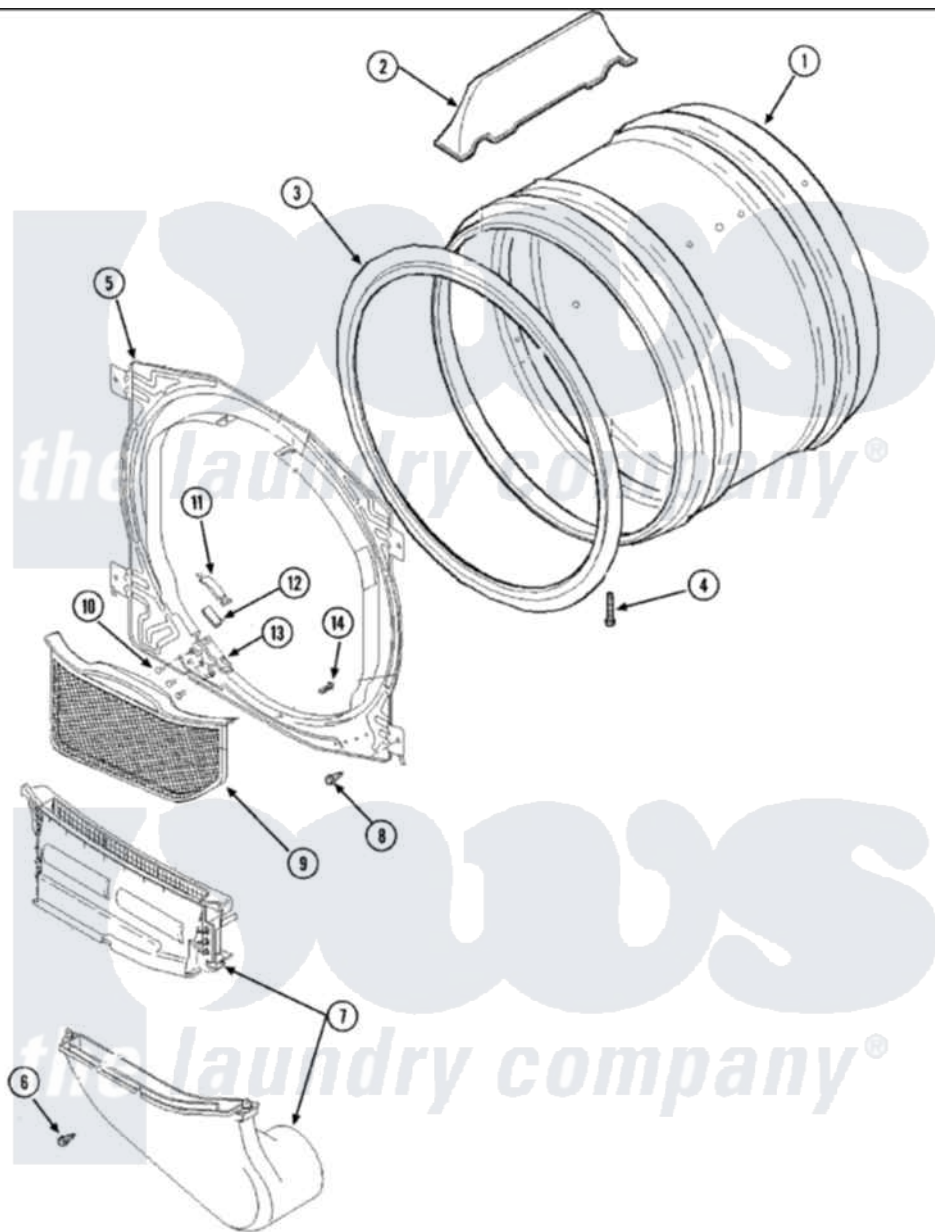

Maytag SDG5401AXW 04 - FRONT BULKHEAD, AIR DUCT & DRUM

Maytag [Residential Maytag SDG5401AXW Dryer Parts](#) Diagram 04 - FRONT BULKHEAD, AIR DUCT & DRUM

[Click on the part number to view part](#)

Item	Original Part Number	Replaced By	Status	Part Description
1	504467WP			Cylinder Assembly
2	503703	12002559		Baffle Kit
3	501801	37001132		Seal, Cylinder
4	Y62588			Screw, 10BT-12 X 1 Tap
5	503709WP	503616WP		Assembly, Frt Bulkhead
6	501285			Screw, No.12 X 9/16-Pla
7	40124501	37001141		Air Duct Assembly
8	503688			Screw, 10B-16 X .34 I
9	40124401	37001142		Filter, Lint
10	37001031	3370225		Screw
11	40116501	37001298		Glide- Dry
12	500092	510189		Pad Felt
13	37001036			Bracket, Cylinder Glide
14	500226			Screw, 8b-16 x 5/8 Tap