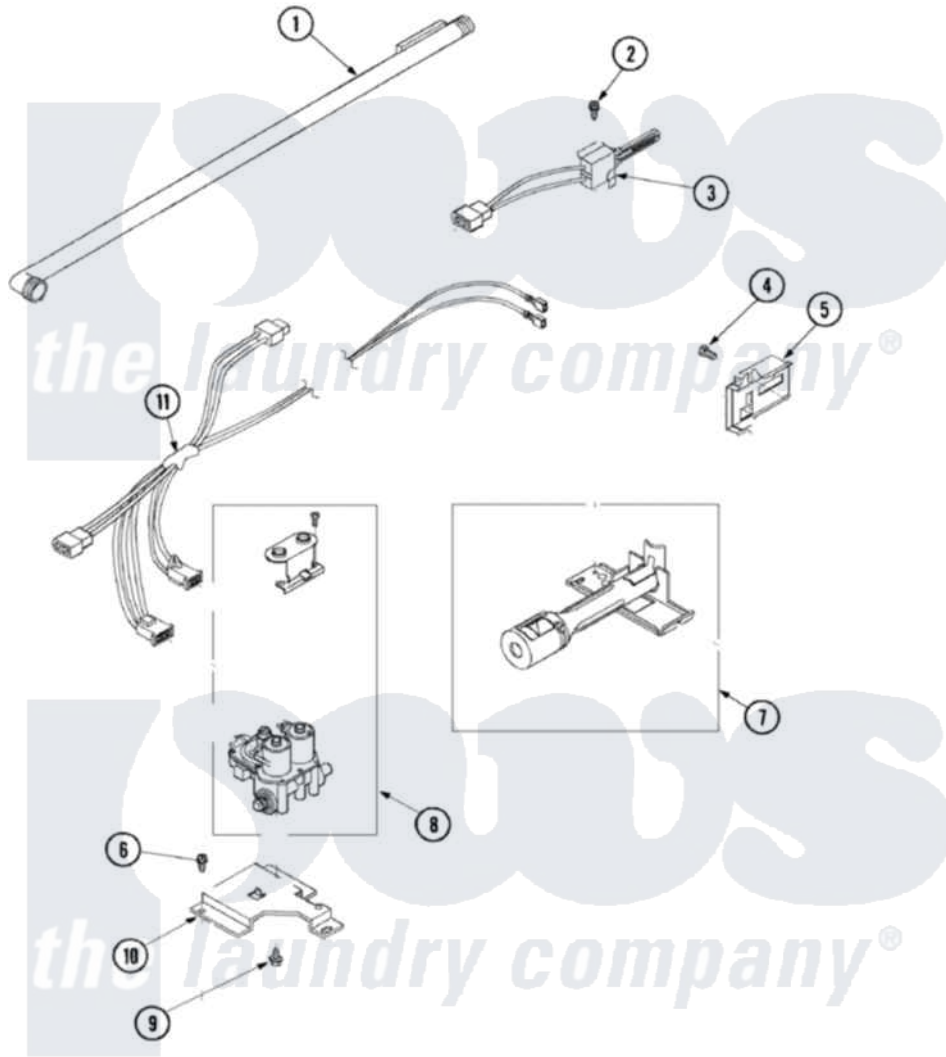

Maytag SDG5401AXW 05 - GAS VALVE & IGNITER

Maytag Residential Maytag SDG5401AXW Dryer Parts Parts Diagram 05 - GAS VALVE & IGNITER
 Click on the part number to view part

Item	Original Part Number	Replaced By	Status	Part Description
1	37001001	37001127		Valve And Pipe Assembly
2	51782		Not Available	SCREW, 6B-20X5/16
3	40069801P	37001308		Ignitor
4	23222	3177991		Screw
5	Y56231	338906		Radiant, Sensor
6	503688			Screw, 10B-16 X .34 I
7	Y56234	37001304		Burner Ign
8	37001002			Assembly, Gas Valve
"	12001349	279834		Coil-Valve
9	56124	3370225		Screw
10	500821			Bracket, Mounting-Gas
11	37001007			Harness, Wire