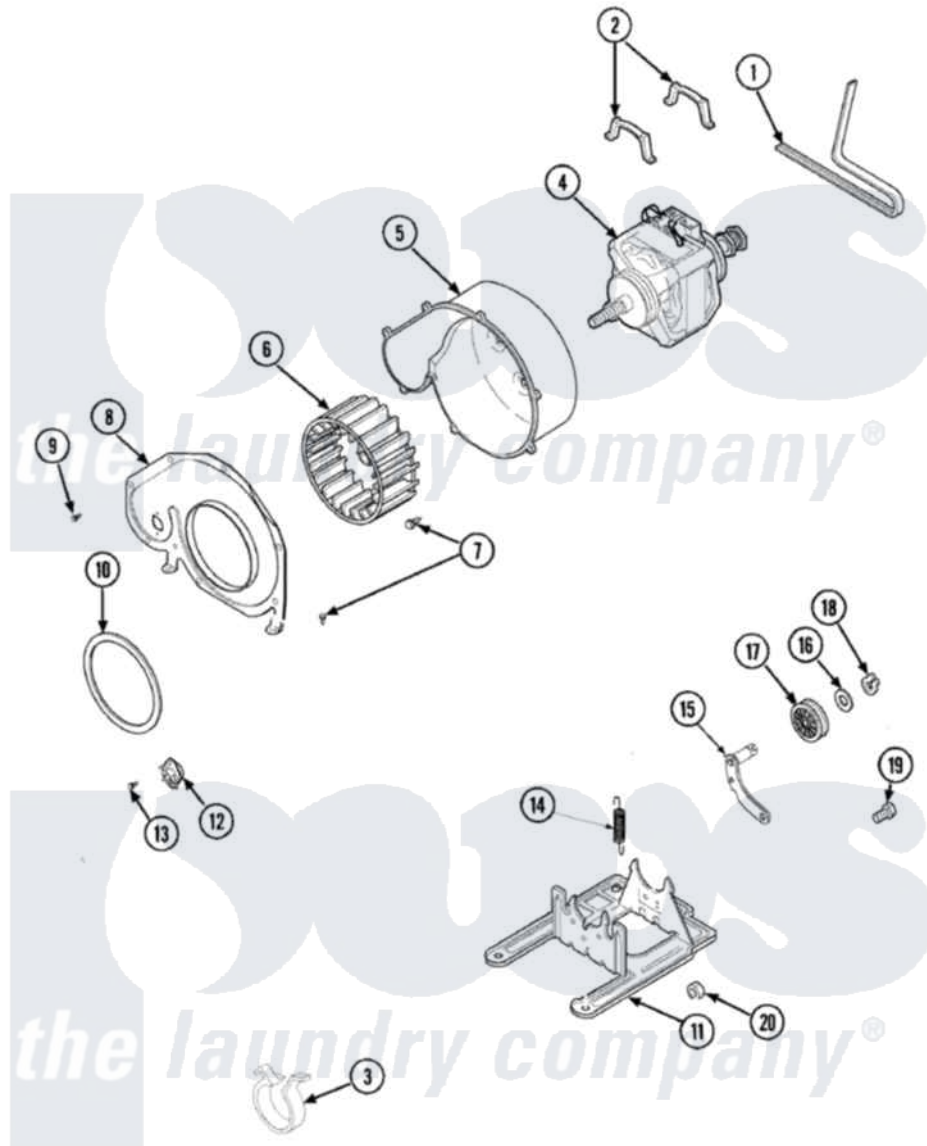

# Maytag SDG5401AXW 06 - MOTOR, FAN & BELT

Maytag [Residential Maytag SDG5401AXW Dryer Parts](#) Parts Diagram 06 - MOTOR, FAN & BELT  
 Click on the part number to view part

| Item | Original Part Number    | Replaced By              | Status | Part Description                       |
|------|-------------------------|--------------------------|--------|--|
| 1    | <a href="#">4011201</a> |                          |        | Belt, Cylinder                         |
| 2    | Y58047                  | <a href="#">660658</a>   |        | Clamp, Motor Mounting<br>343481 685441 |
| 3    | <a href="#">504034</a>  |                          |        | Clip, Wire                             |
| 4    | <a href="#">2200376</a> |                          |        | Motor                                  |
| 5    | <a href="#">56020</a>   |                          |        | Housing, Blower                        |
| 6    | 56000                   | <a href="#">510139P</a>  |        | Assembly Blower Fan<br>Package         |
| 7    | 503661                  | <a href="#">27001200</a> |        | Screw                                  |
| 8    | 500078                  | <a href="#">511969P</a>  |        | Kit Blower Housing And<br>Cover        |
| 9    | <a href="#">31260</a>   |                          |        | Screw, No.8 X 3/8 Ind H                |
| 10   | 40090001                | <a href="#">37001119</a> |        | Seal, Blower Housing                   |
| 11   | <a href="#">503613</a>  |                          |        | Mount, Motor                           |
| 12   | <a href="#">307250</a>  |                          |        | Thermostat, Multi-Temp                 |
| 13   | <a href="#">31260</a>   |                          |        | Screw, No.8 X 3/8 Ind H                |
| 14   | <a href="#">56076</a>   |                          |        | Spring, Idler                          |
| 15   | 40113501                | <a href="#">37001144</a> |        | Assembly- Idler                        |