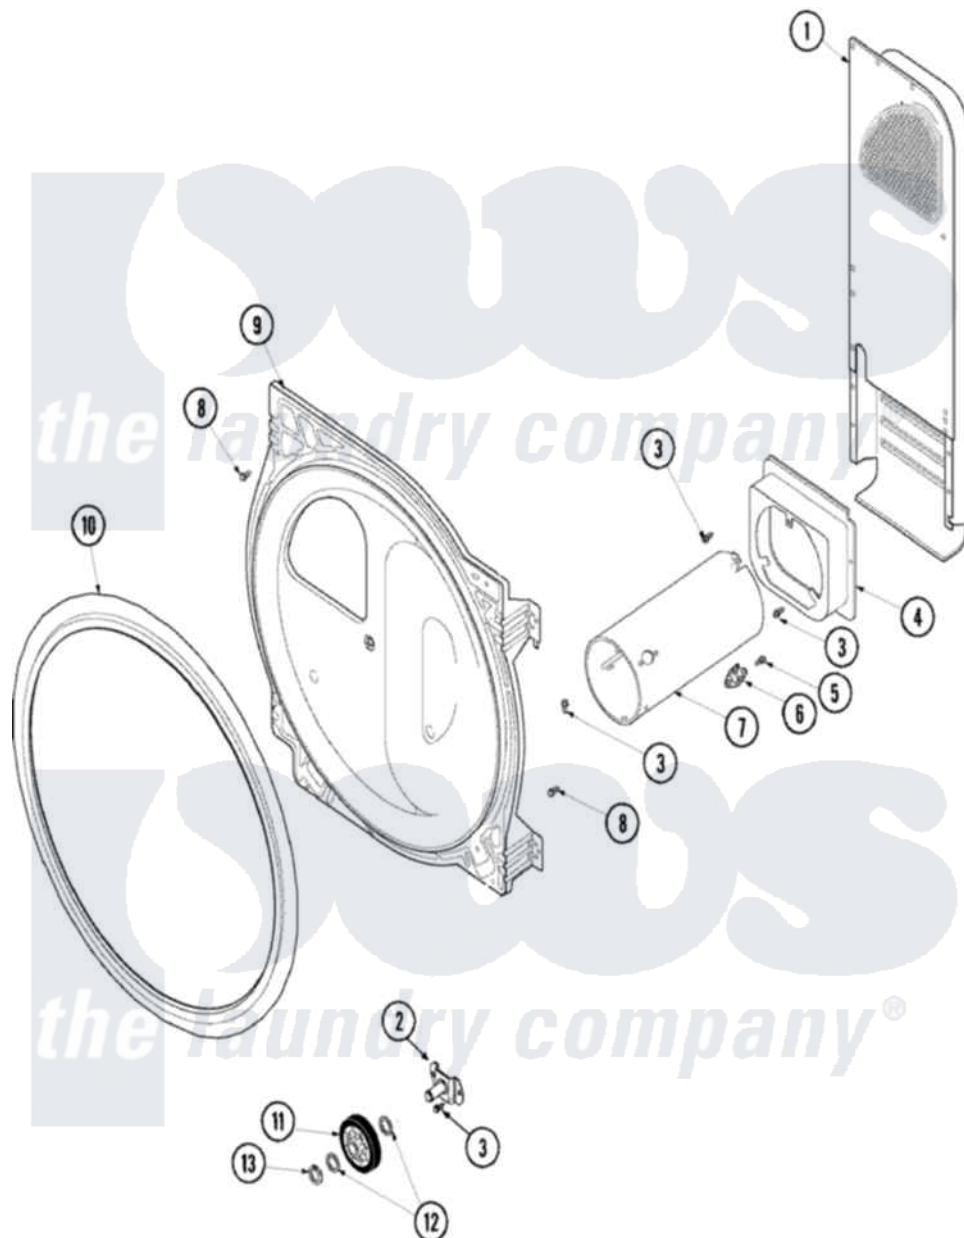

Maytag SDG5401AXW 07 - REAR BULKHEAD, ROLLER & AIR DUCT (GAS)

Maytag Residential Maytag SDG5401AXW Dryer Parts Parts Diagram 07 - REAR BULKHEAD, ROLLER & AIR DUCT (GAS)

Click on the part number to view part

Item	Original Part Number	Replaced By	Status	Part Description
1	503605			Assembly, Heater Duct
2	40113601			Assembly, Roller Brkt
3	503688			Screw, 10B-16 X .34 I
4	500122	510101		Shroud Heat Duct
5	51782		Not Available	SCREW, 6B-20X5/16
6	40113801			Fuse, Thermal
"	Y61886			Thermostat, Limit-Blk
7	37001041	37001303		Duct- Comb
8	503661	27001200		Screw
9	502614WP			Bulkhead, Rear
10	501801	37001132		Seal, Cylinder
11	37001042			Assembly, Cylinder Roller
12	52549			Washer, 501 ID X3/4 Odx
13	23748			Ring, Retaining