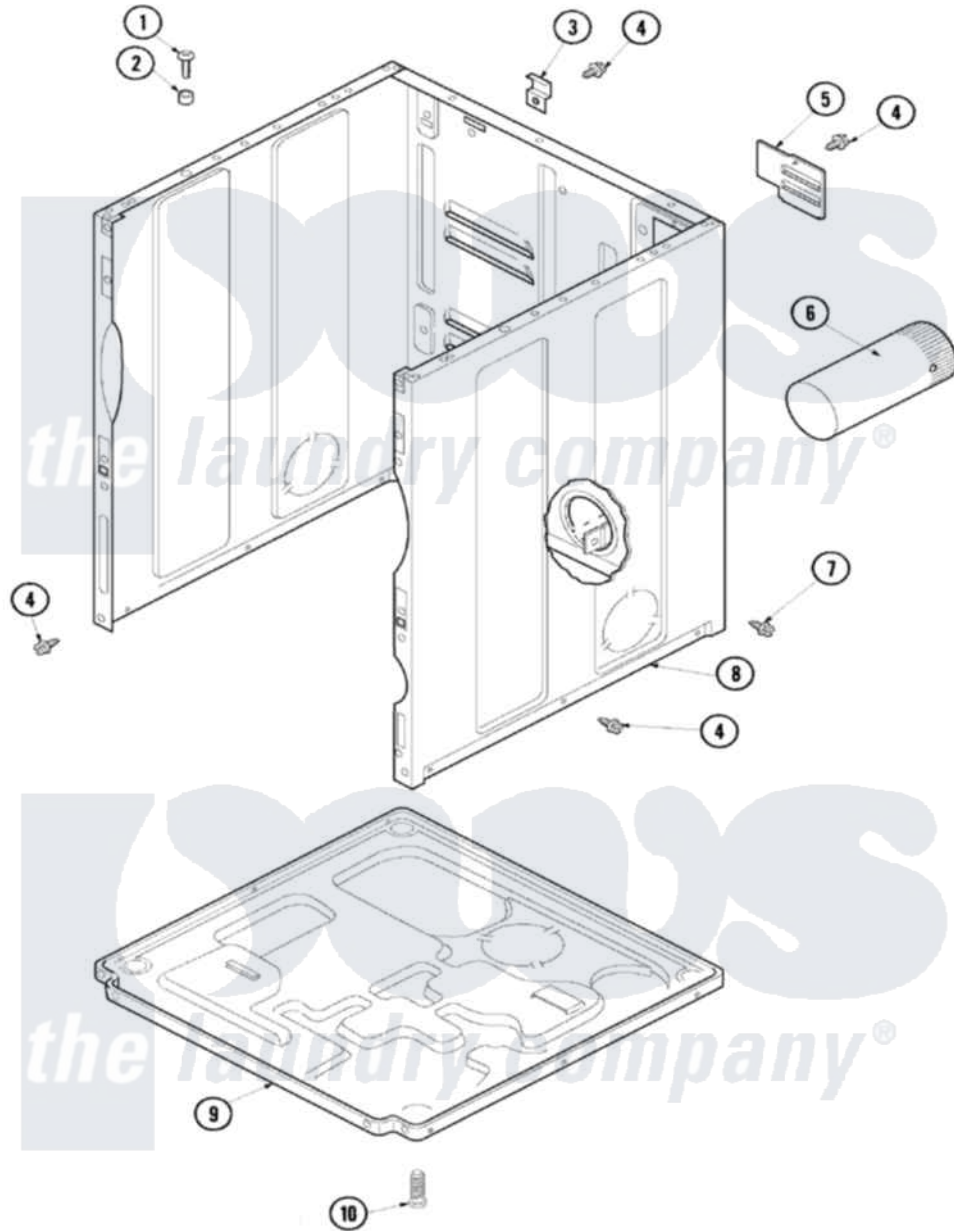

Maytag SDG5701AWQ 01 - CABINET & BASE

Maytag Residential Maytag SDG5701AWQ Dryer Parts Parts Diagram 01 - CABINET & BASE
 Click on the part number to view part

Item	Original Part Number	Replaced By	Status	Part Description
1	32671	Y014874		Screw, Idler Arm And Sleeve
2	505187			Locator, Panel
3	500003			Hinge, Top
4	503661	27001200		Screw
5	500114	510903		Plate Access Panel
6	505518			Duct, Exhaust
7	503688			Screw, 10B-16 X .34 I
8	40076402CP			Cabinet, Dryer And Washer
9	500070			Base, Dryer
10	Y500101			Leg, Leveling
11	38384			Relief, Strain
"	502014P			Assembly, Power Cord