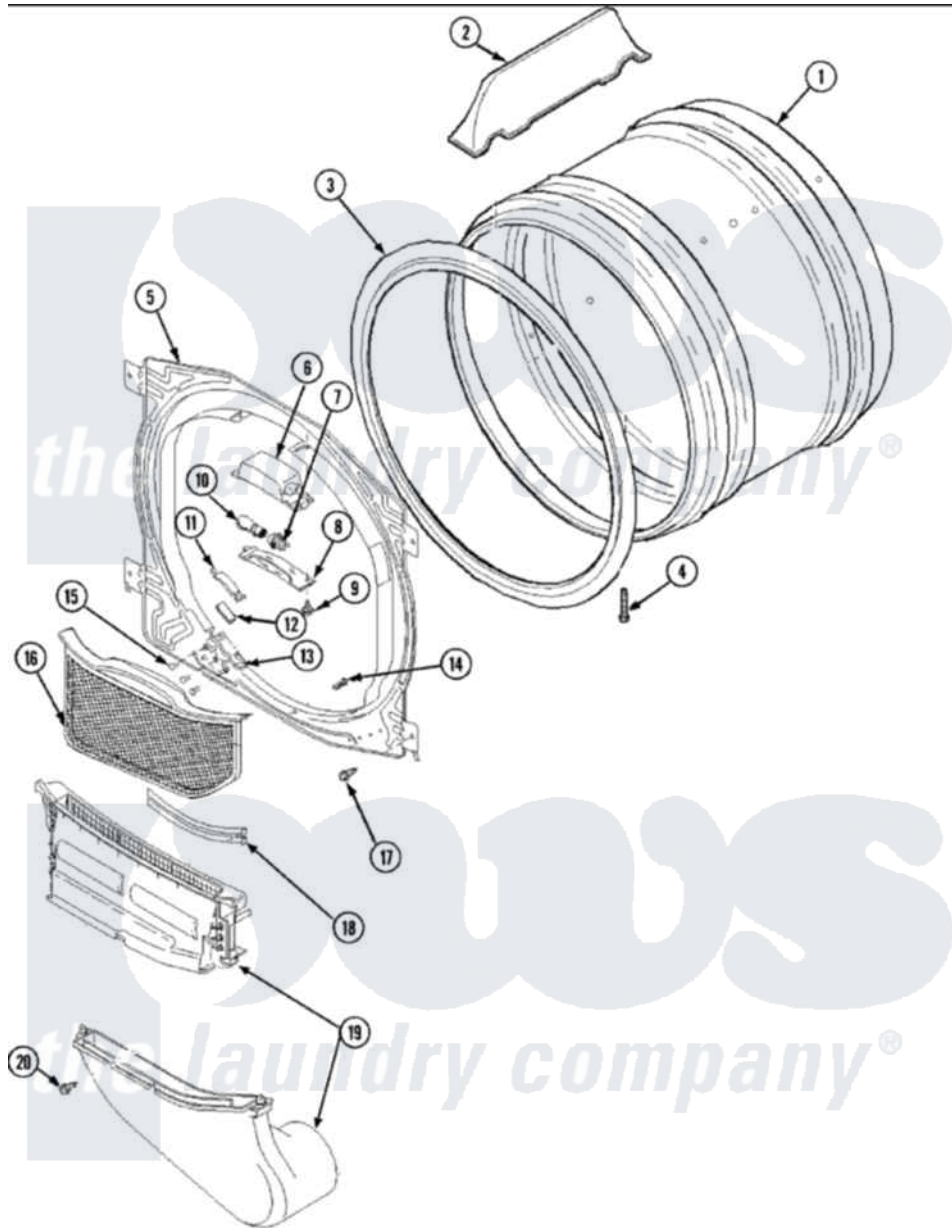

# Maytag SDG5701AWQ 04 - FRONT BULKHEAD, AIR DUCT & DRUM

Maytag Residential Maytag SDG5701AWQ Dryer Parts Parts Diagram 04 - FRONT BULKHEAD, AIR DUCT & DRUM  
 Click on the part number to view part

Item	Original Part Number	Replaced By	Status	Part Description
1	<a href="#">504467WP</a>			Cylinder Assembly
2	503703	<a href="#">12002559</a>		Baffle Kit
3	501801	<a href="#">37001132</a>		Seal, Cylinder
4	<a href="#">Y62588</a>			Screw, 10BT-12 X 1 Tap
5	503709WP	<a href="#">503616WP</a>		Assembly, Frt Bulkhead
6	503622	<a href="#">Y504452</a>		Light Assembly
7	<a href="#">Y504452</a>			Light Assembly
8	<a href="#">40094301</a>			Lens, Light
9	500227	<a href="#">505295</a>		Screw, No.8ab-16 x 3/4 PH
10	Y60954	<a href="#">67001316</a>		Bulb, Light
11	40116501	<a href="#">37001298</a>		Glide- Dry
12	500092	<a href="#">510189</a>		Pad Felt
13	<a href="#">37001036</a>			Bracket, Cylinder Glide
14	<a href="#">500226</a>			Screw, 8b-16 x 5/8 Tap
15	37001031	<a href="#">3370225</a>		Screw
16	40124401	<a href="#">37001142</a>		Filter, Lint

17

[503688](#)

Screw, 10B-16 X .34 I

18

[503625](#)

Sensor, Moisture

19

40124501

[37001141](#)

Air Duct Assembly

20

[501285](#)

Screw, No.12 X 9/16-Pla