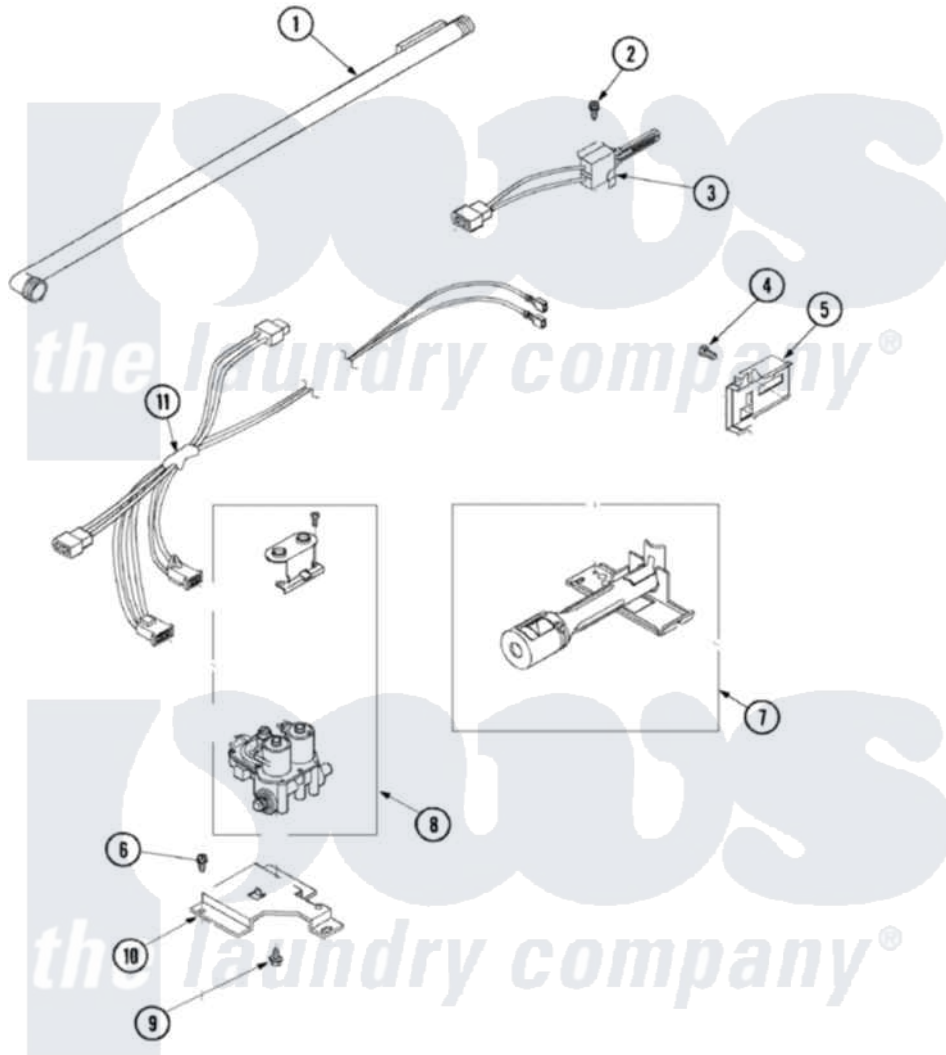

Maytag SDG5701AWQ 05 - GAS VALVE & IGNITER

Maytag Residential Maytag SDG5701AWQ Dryer Parts Parts Diagram 05 - GAS VALVE & IGNITER
 Click on the part number to view part

| Item | Original Part Number | Replaced By | Status | Part Description |
|------|--------------------------|--------------------------|---------------|-------------------------|
| 1 | 37001001 | 37001127 | | Valve And Pipe Assembly |
| 2 | 51782 | | Not Available | SCREW, 6B-20X5/16 |
| 3 | 40069801P | 37001308 | | Ignitor |
| 4 | 23222 | 3177991 | | Screw |
| 5 | Y56231 | 338906 | | Radiant, Sensor |
| 6 | 503688 | | | Screw, 10B-16 X .34 I |
| 7 | Y56234 | 37001304 | | Burner Ign |
| 8 | 37001002 | | | Assembly, Gas Valve |
| " | 12001349 | 279834 | | Coil-Valve |
| 9 | 56124 | 3370225 | | Screw |
| 10 | 500821 | | | Bracket, Mounting-Gas |
| 11 | 37001007 | | | Harness, Wire |