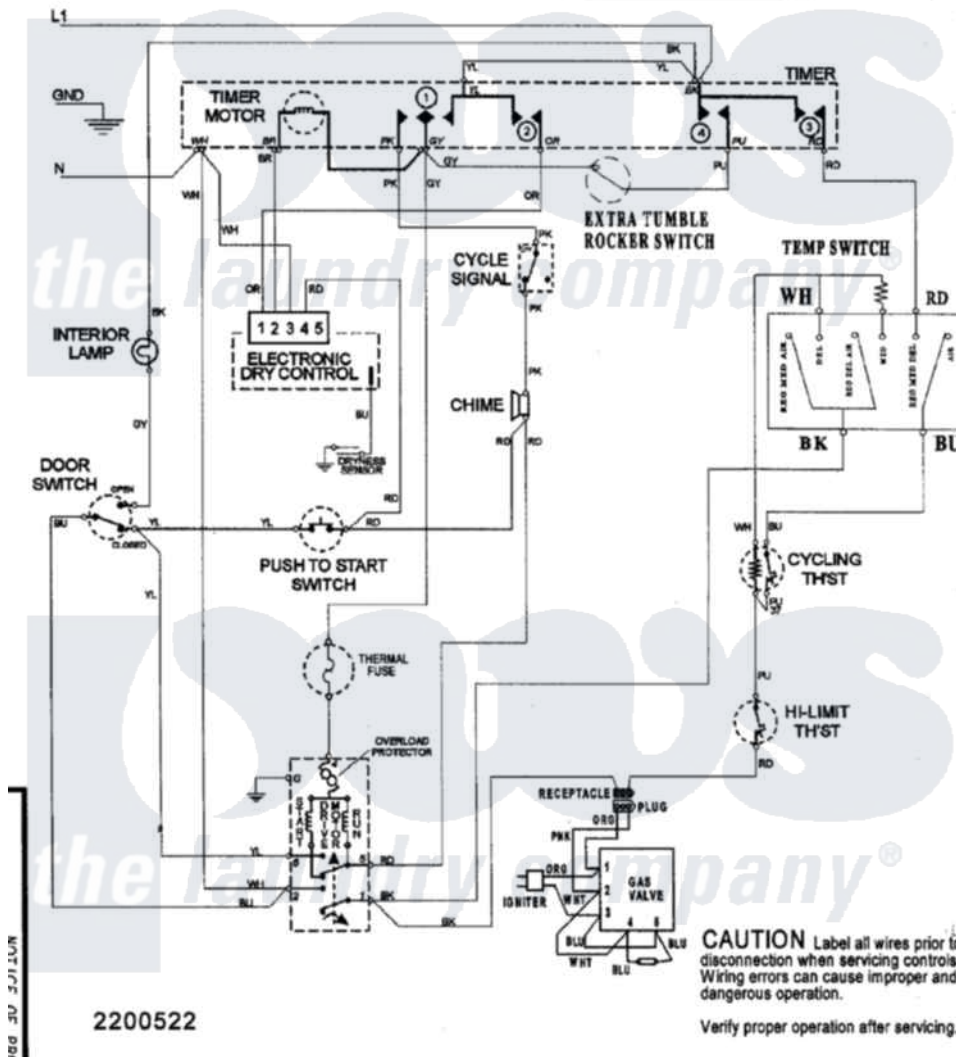

Maytag SDG5701AWQ 09 - WIRING INFORMATION

CIRCUIT	FUNCTION	90	126	160	240	300
1	GY-PK CHIME					
2	GY-YL DRIVE MOTOR					
3	W-RO HEATER					
4	BK-PU PRESS CARE					

Maytag Residential Maytag SDG5701AWQ Dryer Parts Parts Diagram 09 - WIRING INFORMATION
 Click on the part number to view part

Item	Original Part Number	Replaced By	Status	Part Description
NI	15003155		Not Available	WIRING INFORMATION