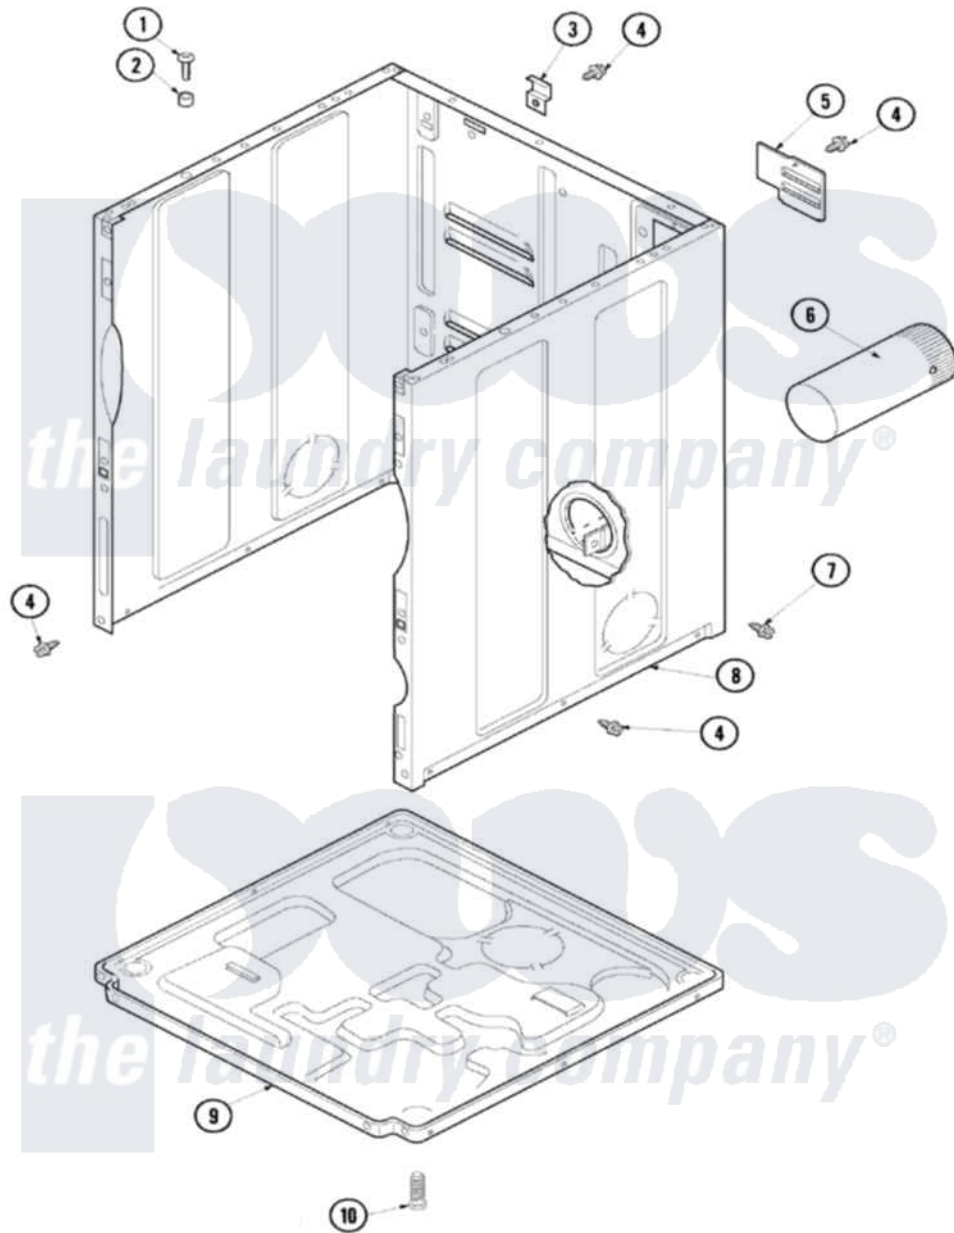

# Maytag SDG5701AWW 01 - CABINET & BASE

Maytag Residential Maytag SDG5701AWW Dryer Parts Parts Diagram 01 - CABINET & BASE  
 Click on the part number to view part

Item	Original Part Number	Replaced By	Status	Part Description
1	32671	<a href="#">Y014874</a>		Screw, Idler Arm And Sleeve
2	<a href="#">505187</a>			Locator, Panel
3	<a href="#">500003</a>			Hinge, Top
4	503661	<a href="#">27001200</a>		Screw
5	500114	<a href="#">510903</a>		Plate Access Panel
6	<a href="#">505518</a>			Duct, Exhaust
7	<a href="#">503688</a>			Screw, 10B-16 X .34 I
8	40076402WP	<a href="#">37001284</a>		Cabinet As Pack
9	<a href="#">500070</a>			Base, Dryer
10	<a href="#">Y500101</a>			Leg, Leveling
11	<a href="#">38384</a>			Relief, Strain
"	<a href="#">502014P</a>			Assembly, Power Cord