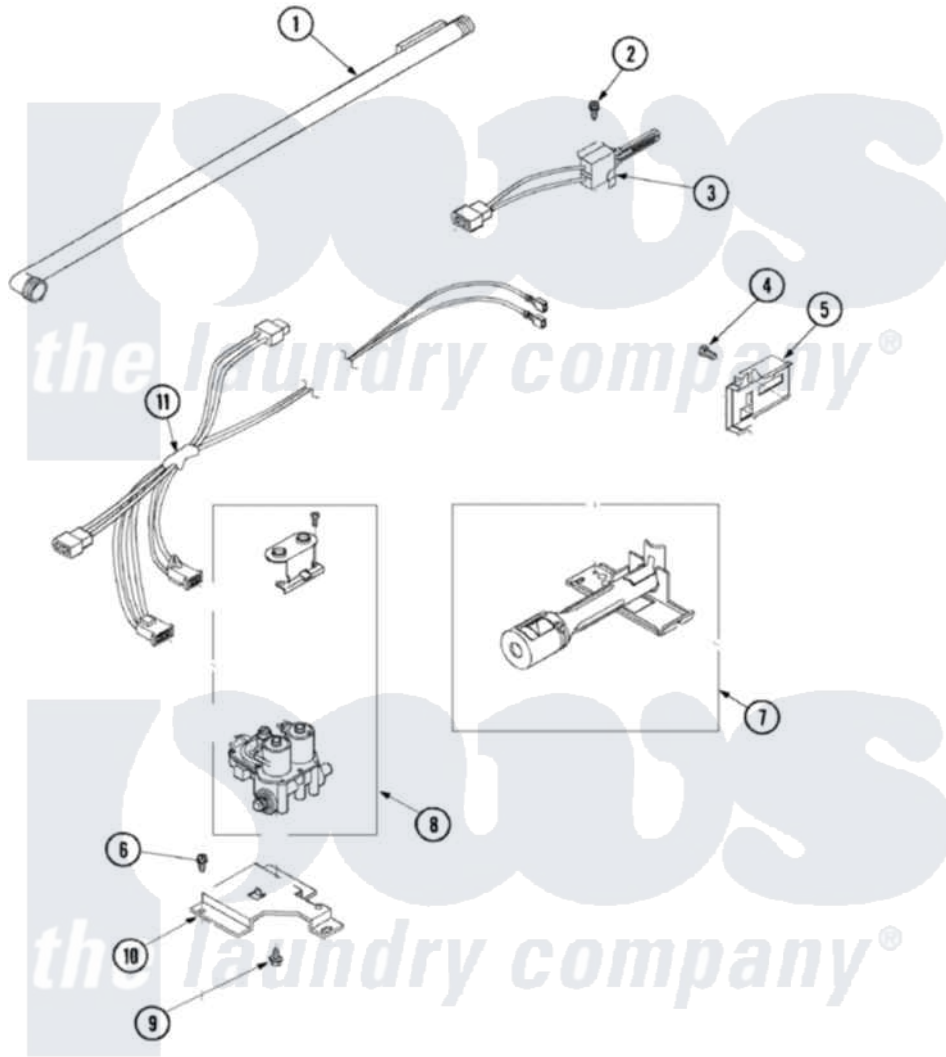

Maytag SDG5701AWW 05 - GAS VALVE & IGNITER

Maytag [Residential Maytag SDG5701AWW Dryer Parts](#) Parts Diagram 05 - GAS VALVE & IGNITER
 Click on the part number to view part

Item	Original Part Number	Replaced By	Status	Part Description
1	37001001	37001127		Valve And Pipe Assembly
2	51782		Not Available	SCREW, 6B-20X5/16
3	40069801P	37001308		Ignitor
4	23222	3177991		Screw
5	Y56231	338906		Radiant, Sensor
6	503688			Screw, 10B-16 X .34 I
7	Y56234	37001304		Burner Ign
8	37001002			Assembly, Gas Valve
"	12001349	279834		Coil-Valve
9	56124	3370225		Screw
10	500821			Bracket, Mounting-Gas
11	37001007			Harness, Wire