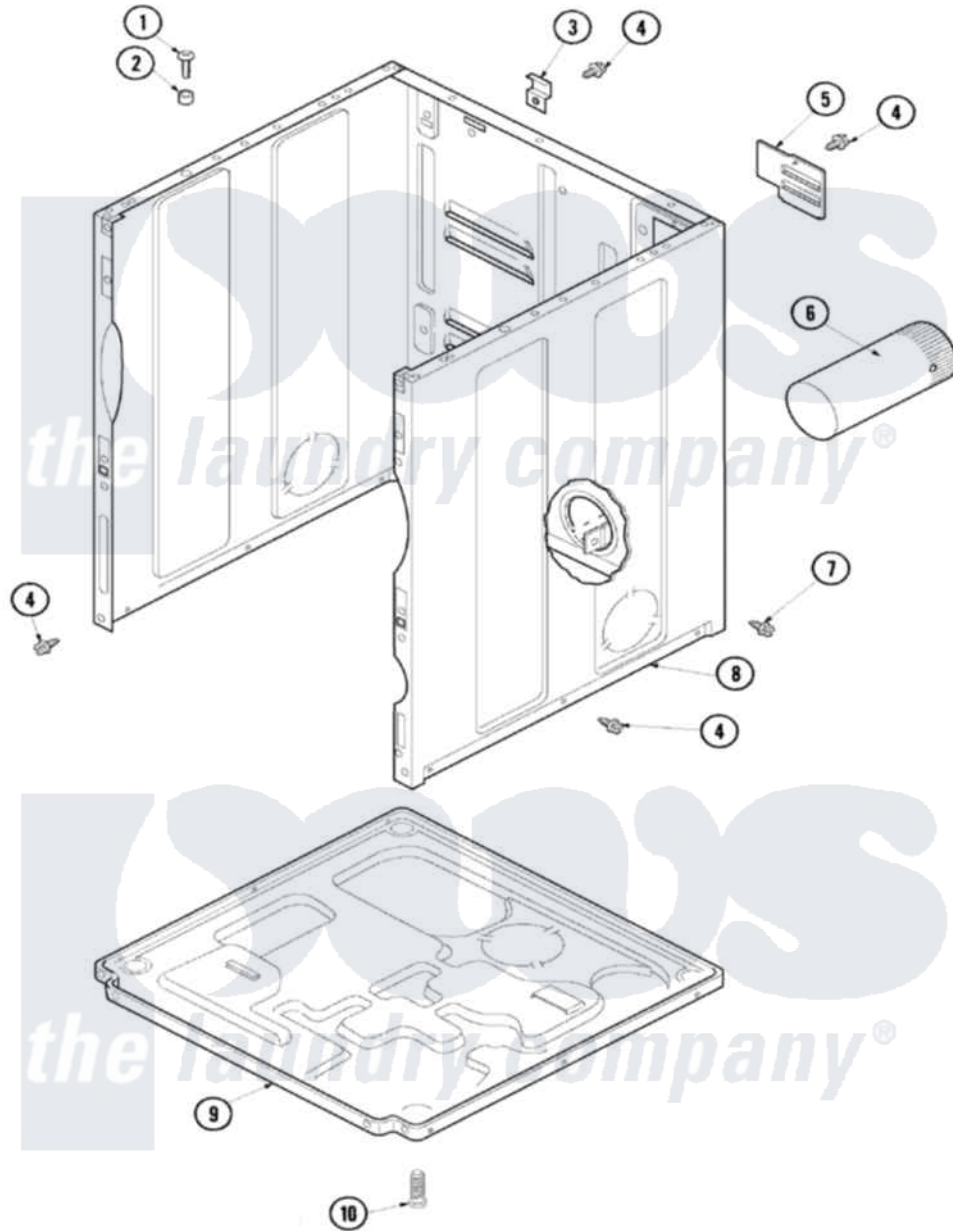

# Maytag SDG5701AXW 01 - CABINET & BASE

Maytag Residential Maytag SDG5701AXW Dryer Parts Parts Diagram 01 - CABINET & BASE  
 Click on the part number to view part

Item	Original Part Number	Replaced By	Status	Part Description
1	32671	<a href="#">Y014874</a>		Screw, Idler Arm And Sleeve
2	<a href="#">505187</a>			Locator, Panel
3	<a href="#">500003</a>			Hinge, Top
4	503661	<a href="#">27001200</a>		Screw
5	500114	<a href="#">510903</a>		Plate Access Panel
6	<a href="#">505518</a>			Duct, Exhaust
7	<a href="#">503688</a>			Screw, 10B-16 X .34 I
8	40076402WP	<a href="#">37001284</a>		Cabinet As Pack
9	<a href="#">500070</a>			Base, Dryer
10	<a href="#">Y500101</a>			Leg, Leveling
11	<a href="#">38384</a>			Relief, Strain
"	<a href="#">502014P</a>			Assembly, Power Cord