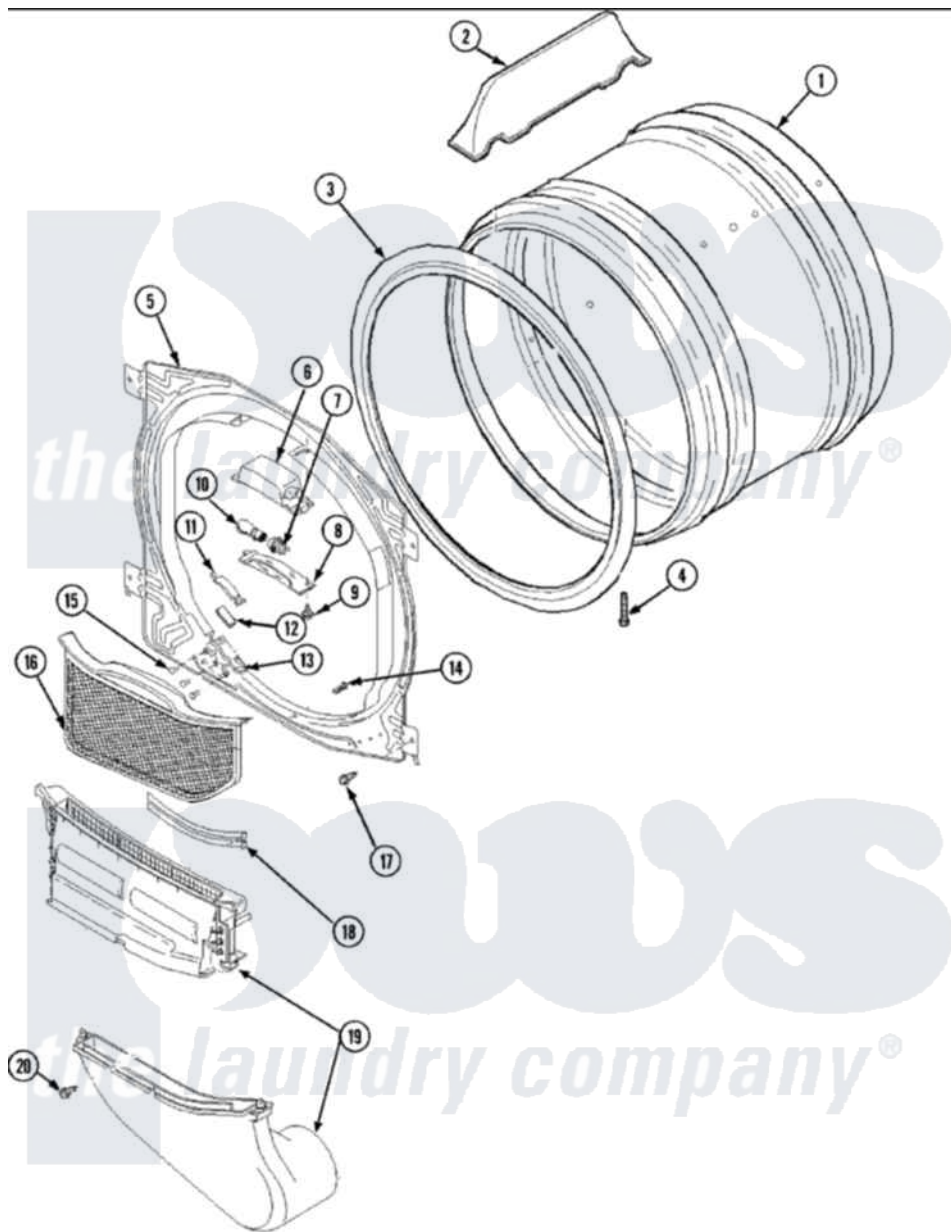

# Maytag SDG5701AXW 04 - FRONT BULKHEAD, AIR DUCT & DRUM

Maytag Residential Maytag SDG5701AXW Dryer Parts Parts Diagram 04 - FRONT BULKHEAD, AIR DUCT & DRUM  
 Click on the part number to view part

Item	Original Part Number	Replaced By	Status	Part Description
1	<a href="#">504467WP</a>			Cylinder Assembly
2	503703	<a href="#">12002559</a>		Baffle Kit
3	501801	<a href="#">37001132</a>		Seal, Cylinder
4	<a href="#">Y62588</a>			Screw, 10BT-12 X 1 Tap
5	503709WP	<a href="#">503616WP</a>		Assembly, Frt Bulkhead
6	503622	<a href="#">Y504452</a>		Light Assembly
7	<a href="#">Y504452</a>			Light Assembly
8	<a href="#">40094301</a>			Lens, Light
9	500227	<a href="#">505295</a>		Screw, No.8ab-16 x 3/4 PH
10	Y60954	<a href="#">67001316</a>		Bulb, Light
11	40116501	<a href="#">37001298</a>		Glide- Dry
12	500092	<a href="#">510189</a>		Pad Felt
13	<a href="#">37001036</a>			Bracket, Cylinder Glide
14	<a href="#">500226</a>			Screw, 8b-16 x 5/8 Tap
15	37001031	<a href="#">3370225</a>		Screw
16	40124401	<a href="#">37001142</a>		Filter, Lint

17	<a href="#">503688</a>	Screw, 10B-16 X .34 I	
18	<a href="#">503625</a>	Sensor, Moisture	
19	40124501	<a href="#">37001141</a>	Air Duct Assembly
20	<a href="#">501285</a>	Screw, No.12 X 9/16-Pla	