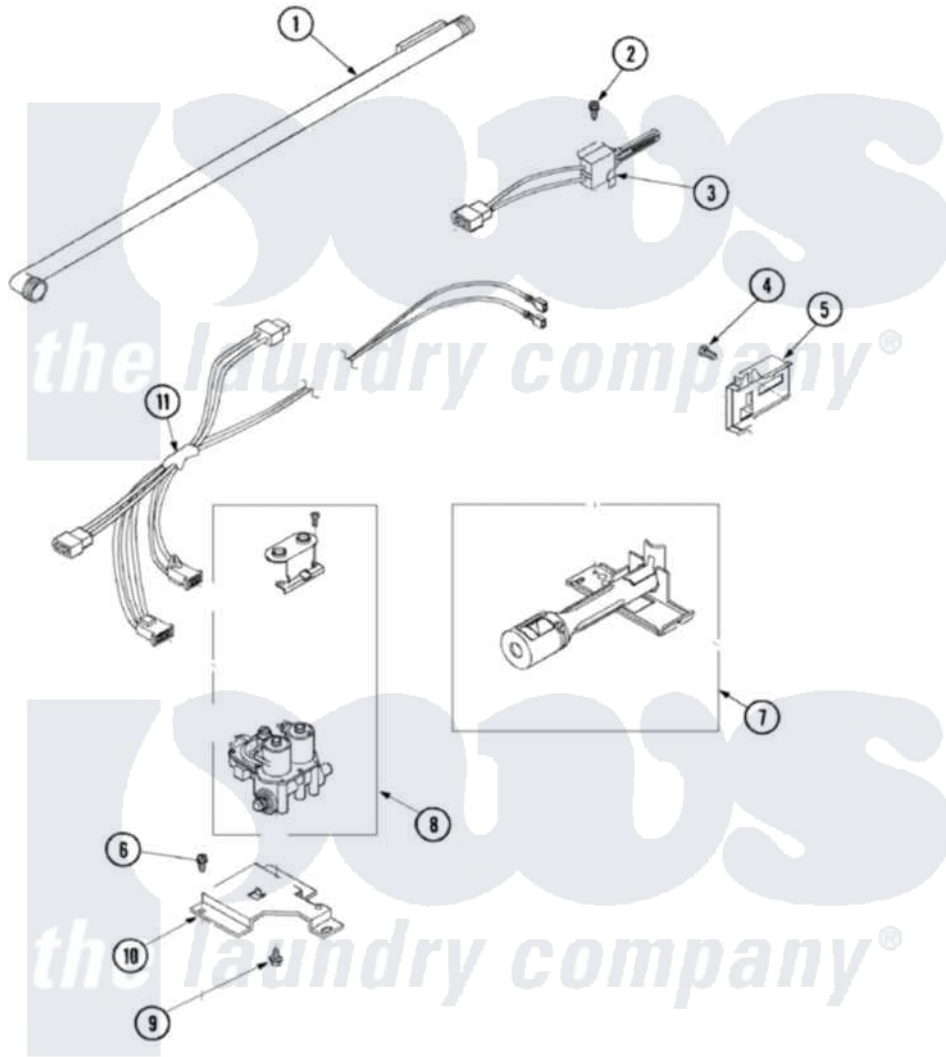

Maytag SDG5701AXW 05 - GAS VALVE & IGNITER

Maytag Residential Maytag SDG5701AXW Dryer Parts Parts Diagram 05 - GAS VALVE & IGNITER
 Click on the part number to view part

Item	Original Part Number	Replaced By	Status	Part Description
1	37001001	37001127		Valve And Pipe Assembly
2	51782		Not Available	SCREW, 6B-20X5/16
3	40069801P	37001308		Ignitor
4	23222	3177991		Screw
5	Y56231	338906		Radiant, Sensor
6	503688			Screw, 10B-16 X .34 I
7	Y56234	37001304		Burner Ign
8	37001002			Assembly, Gas Valve
"	12001349	279834		Coil-Valve
9	56124	3370225		Screw
10	500821			Bracket, Mounting-Gas
11	37001007			Harness, Wire