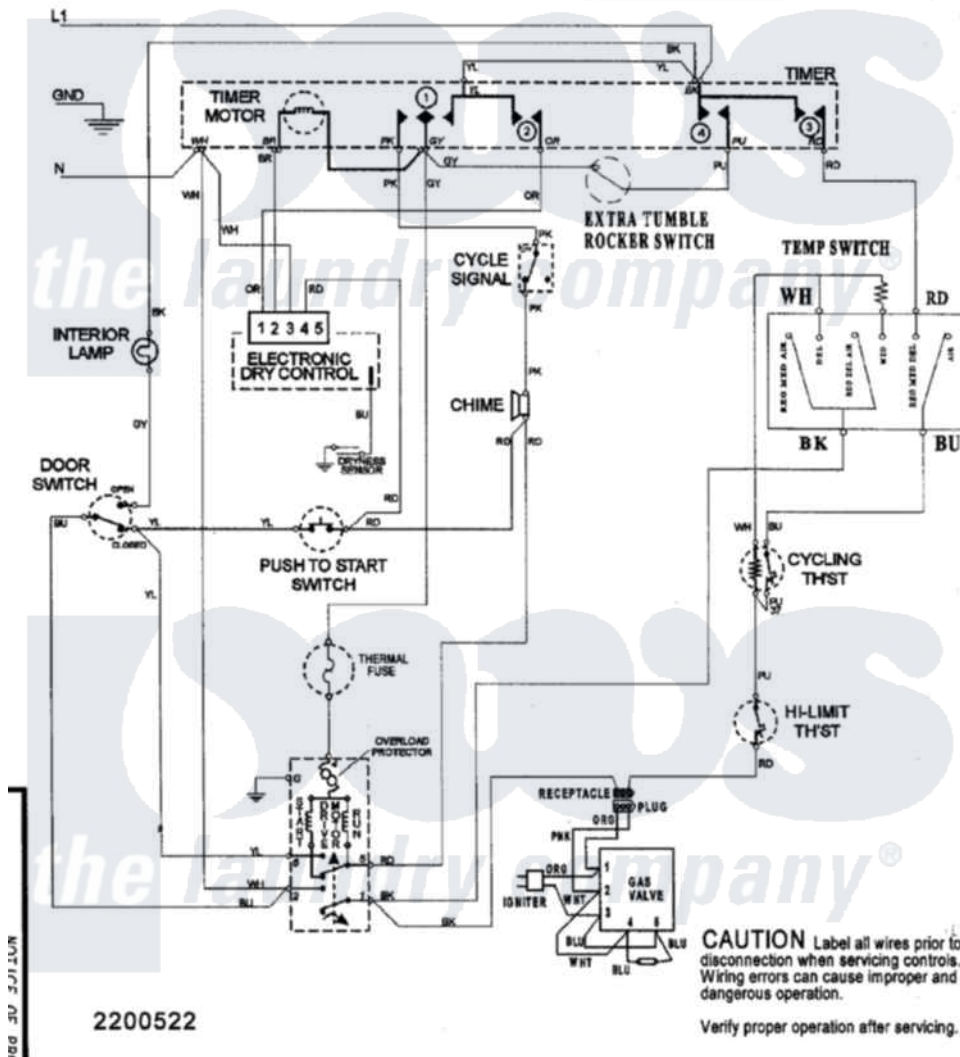

# Maytag SDG5701AXW 09 - WIRING INFORMATION

CIRCUIT	FUNCTION	80	120	160	240	300
1	GY-PK CHIME	[Wiring pattern]				
2	GY-YL DRIVE MOTOR	[Wiring pattern]				
3	W-RO ELECTRONIC CONTROL	[Wiring pattern]				
4	W-RO HEATER	[Wiring pattern]				
5	W-PU PRESS CARE	[Wiring pattern]				
		REG FABRICS	TIME DRY	PERMANENT PRESS	PRESS CARE	

Maytag Residential Maytag SDG5701AXW Dryer Parts Parts Diagram 09 - WIRING INFORMATION  
 Click on the part number to view part

Item	Original Part Number	Replaced By	Status	Part Description
NI	15003155		Not Available	WIRING INFORMATION