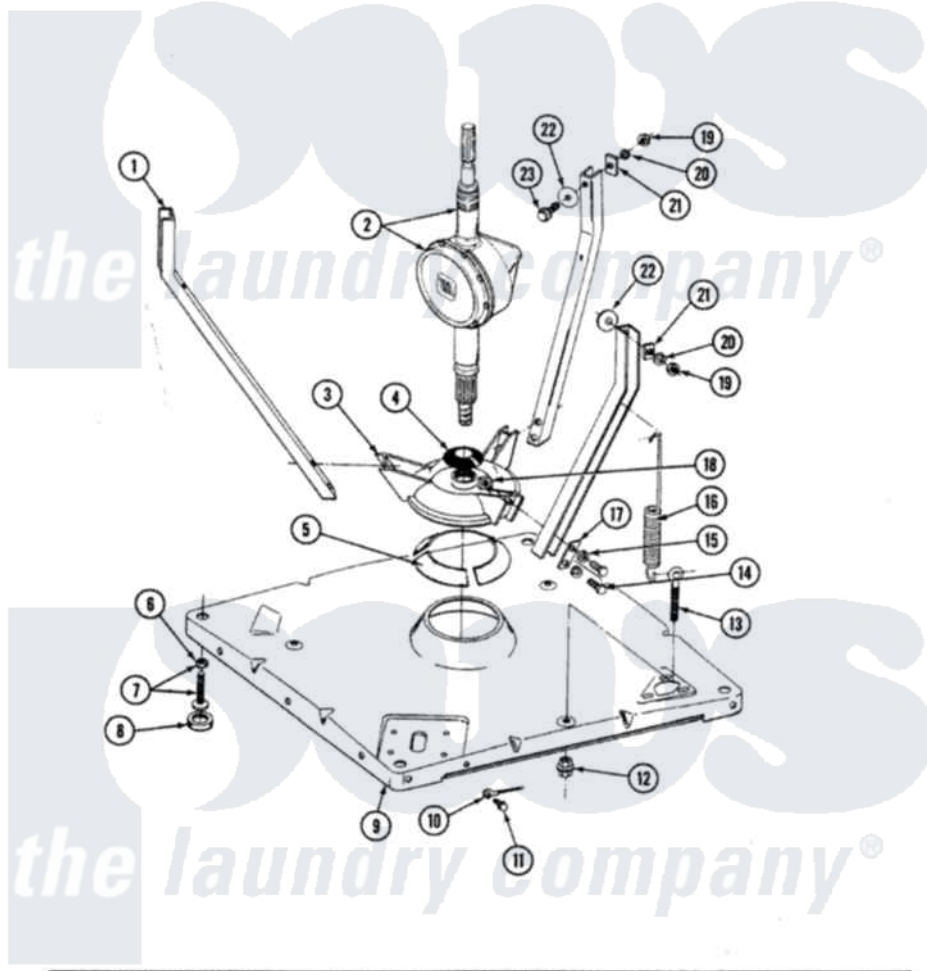

Maytag SE7800 01 - BASE, TUB BRACES, DAMPER ASSY. & TRANS.

SECTION: BASE, TUB BRACES, DAMPER ASSEMBLY & TRANSMISSION
 MODEL: SE7800 S67800

Issue Date: 12/90

34

Maytag Residential Maytag SE7800 Stacked Washer and Dryer Parts Parts Diagram 01 - BASE, TUB BRACES, DAMPER ASSY. & TRANS.

[Click on the part number to view part](#)

Item	Original Part Number	Replaced By	Status	Part Description
1	213100		Not Available	PART NOT USED
2	206707	6-2097750		Trans Dee
3	203725			Damper W/Bolt And Clip
4	211028	22001586		Deflector, Water
5	203956			Damper Pad Kit
6	210385			Lock Nut For Adjustable Leg
7	Y302699	22003428		Leg, Adjustable
8	210684			Foot, Adjustable Leg
9	203274			Base With Damper Pads
10	204807			Ground Wire, Supp. Plte To Top Cover
11	210186	3370225		Screw
12	211949			Nut, Adjustment Eyebolt
13	213120	216416		Bolt, Eye/Centering Spring
14	Y015627			Screw- Hex
15	911852	486009		Lockwasher

16	213054		Centering Spring - 3 Used
17	213073		Washer, Double Brace
18	Y052785		Nut, Brace To Damper
19	Y052734		Nut, Carrage Bolts And Bracket
20	Y054867		Washer, Lock
21	212979	Not Available	WASHER, TUB BRACE
22	211100		Washer, Outer Tub
23	200744	W10175939	Bolt
"	205254	W10175938	Bolt