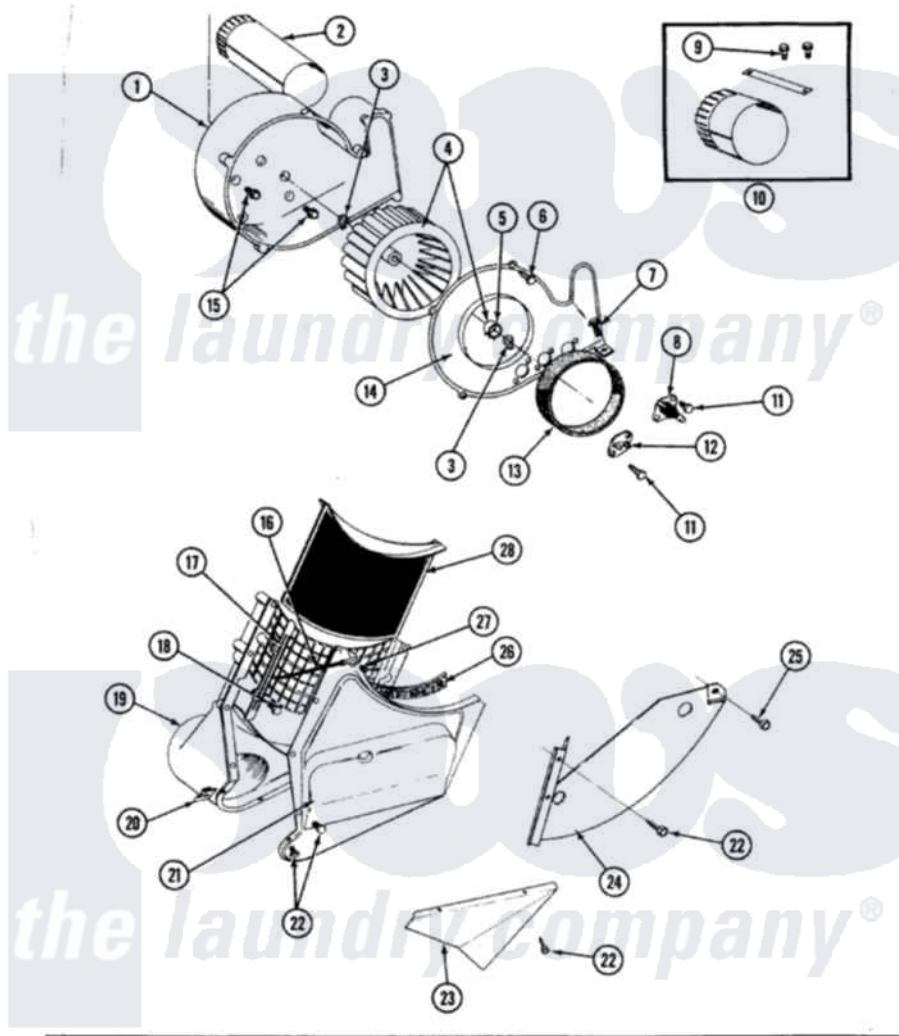

# Maytag SE7800 02 - BLOWER HOUSING/THERMOSTATS & LINT SCREEN

SECTION: BLOWER HOUSING, THERMOSTATS & LINT SCREEN

MODEL: SE7800 S67800

Issue Date: 12/90

16

Maytag Residential Maytag SE7800 Stacked Washer and Dryer Parts Parts Diagram 02 - BLOWER HOUSING/THERMOSTATS & LINT SCREEN  
Click on the part number to view part

Item	Original Part Number	Replaced By	Status	Part Description
1	<a href="#">Y312893</a>			Housing, Blower
2	<a href="#">306637</a>			Exhaust Duct Assembly
3	410233	<a href="#">9703438</a>		Ring-Retr
4	<a href="#">Y303836</a>			Blower Wheel Assembly And Clamp
5	<a href="#">312967</a>			Clamp, Blower Housing
6	Y312961	<a href="#">W10116751</a>		Screw
7	<a href="#">Y313561</a>			Screw---NA
8	<a href="#">Y308037</a>			Thermostat
9	Y310632	<a href="#">1163839</a>		Screw
10	306643	<a href="#">8544761A</a>		Exten-Exht
11	211294	<a href="#">90767</a>		Screw, 8A X 3/8 HeX Washer Head Tapping
12	<a href="#">306604</a>			Cut-Off, Thermal Part Not Used
13	<a href="#">Y312901</a>			Seal, Housing Cover
14	<a href="#">314846</a>			Cover, Blower Housing

15	Y310632	<a href="#">1163839</a>	Screw
16	<a href="#">901220</a>		Ground Wire
17	<a href="#">Y313795</a>		Guide For Lint Screen
18	Y312961	<a href="#">W10116751</a>	Screw
19	<a href="#">314801</a>		Outlet Duct And Grid
20	315274	<a href="#">488660</a>	Nut, Speed
21	<a href="#">314485</a>		Outlet Duct And Grid
22	Y312961	<a href="#">W10116751</a>	Screw
23	<a href="#">315239</a>		Shield For Outlet Duct
24	<a href="#">315238</a>		Shield
25	<a href="#">310207</a>		Screw, No.6 X 1/4 Inch
26	<a href="#">Y313796</a>		Lint Seal
27	<a href="#">310557</a>		Washer
"	Y312961	<a href="#">W10116751</a>	Screw
28	Y306666	<a href="#">33001003</a>	Screen, Lint