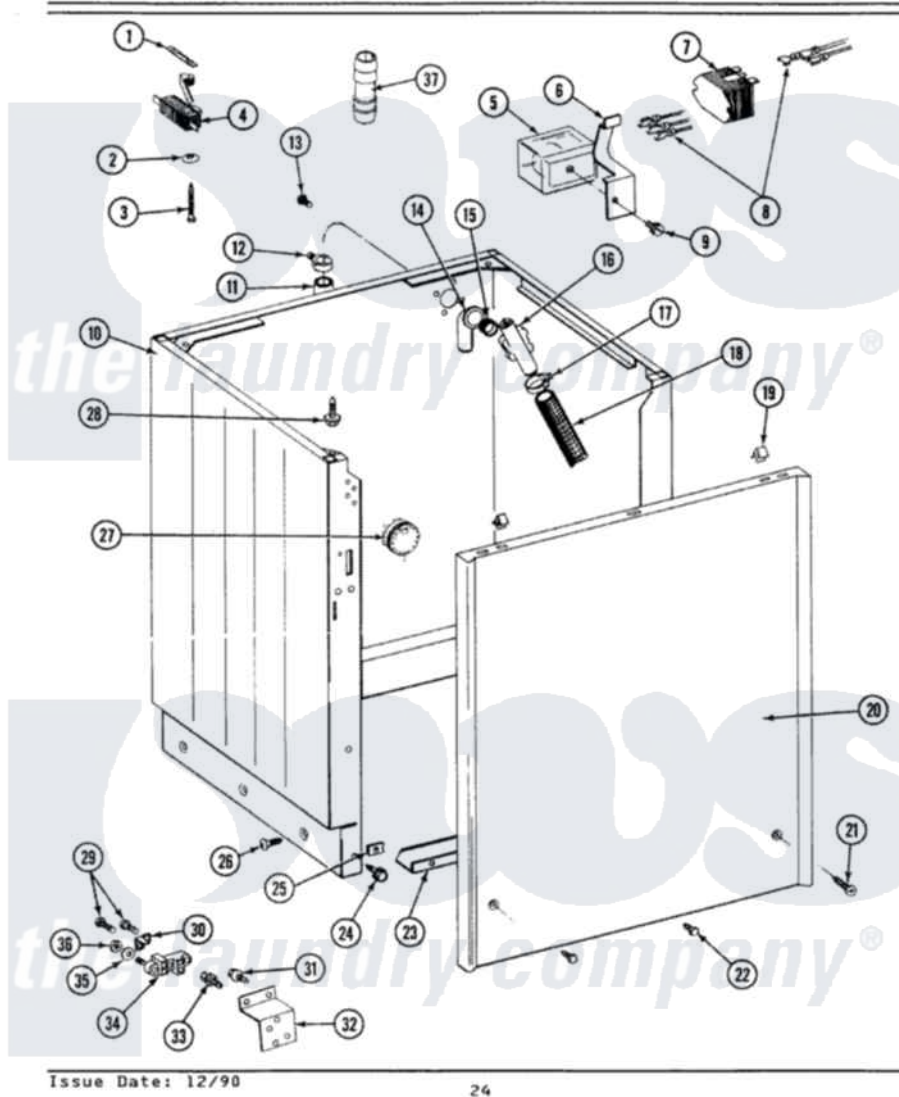

# Maytag SE7800 03 - CABINET & FRONT PANEL

SECTION: CABINET & FRONT PANEL  
 MODEL: SE7800 SG7800

Issue Date: 12/90

24

Maytag [Residential Maytag SE7800 Stacked Washer and Dryer Parts](#) Parts Diagram 03 - CABINET & FRONT PANEL  
 Click on the part number to view part

Item	Original Part Number	Replaced By	Status	Part Description
1	<a href="#">210866</a>			Nut, Twin Speed
2	<a href="#">211500</a>			Washer, Bracket To Top Cover
3	<a href="#">213501</a>			Screw, No.6-20 X 1-1/8 Inch
4	<a href="#">202476</a>			Unbalance Switch
5	<a href="#">207797</a>			Relay
6	<a href="#">215273</a>			Clip, Spring Relay
7	207834	<a href="#">8566493</a>		Power Relay
8	207784		Not Available	WIRE HARNESS
9	212949	<a href="#">22001866</a>		Screw, Relay
10	207207		Not Available	CABINET WHT
11	<a href="#">216017</a>			Hose, Drain
"	<a href="#">Y059149</a>			(7/8" I.D. CARTON OF 50 FT.)
"	215279	<a href="#">22003410</a>		Hose, Drain
12	200908	<a href="#">285655</a>		Clamp, Hose
"	200461	<a href="#">285655</a>		Clamp, Hose
13	<a href="#">Y014874</a>			Screw, Idler Arm And Sleeve