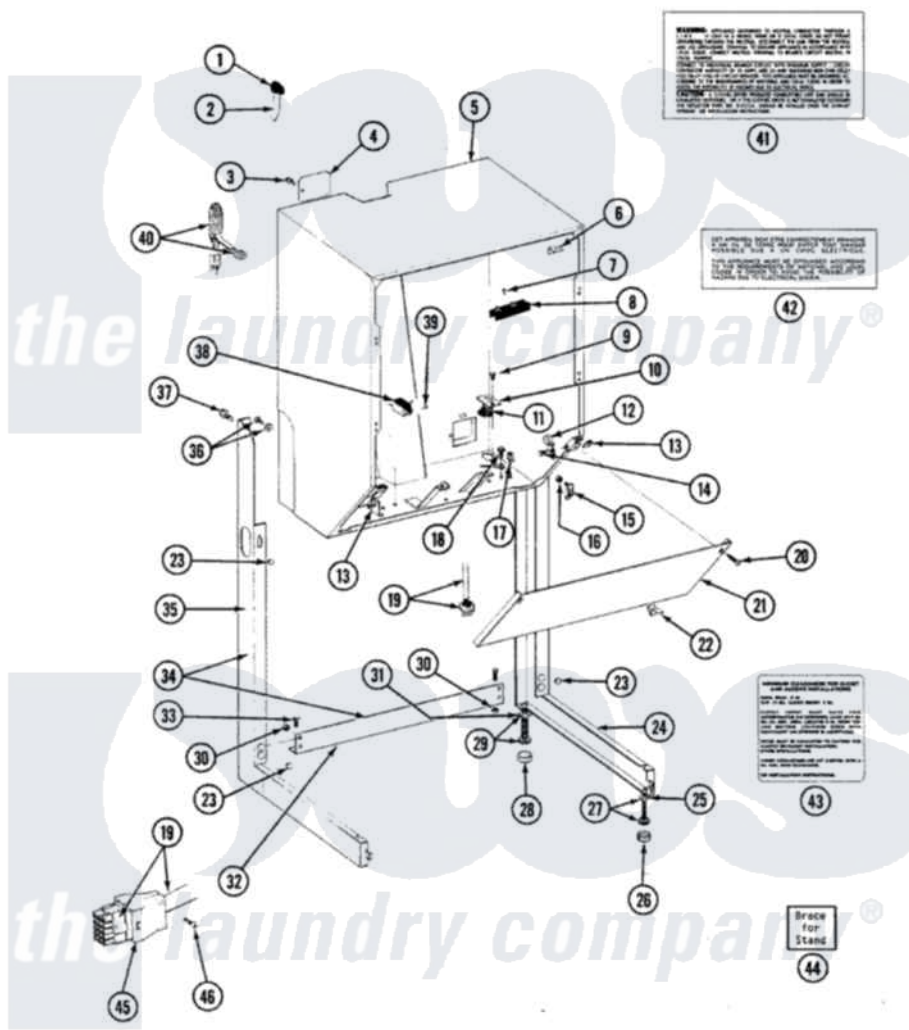

Maytag SE7800 04 - CABINET, RELAYS & DRYER STAND

SECTION: CABINET, RELAYS & DRYER STAND

MODEL: SE7800 S67800

Issue Date: 12/90

6

Maytag Residential Maytag SE7800 Stacked Washer and Dryer Parts Diagram 04 - CABINET, RELAYS & DRYER STAND

Click on the part number to view part

Item	Original Part Number	Replaced By	Status	Part Description
3	Y313561			Screw---NA
4	314470		Not Available	COVER, TERMINAL
5	308055			Cabinet
6	312548			Fastener-Access Panel To CA
8	400008			Block, Terminal
9	211168	W10139210		Screw, 8-18 X 5/16
10	314532		Not Available	MOUNTING BRACKET
11	215948		Not Available	GROMMET
12	315264	74006784		Clip, Harness
13	215075			Fastener, Control Panel To Console
14	Y310632	1163839		Screw
15	314489			Guide, Pin
16	214872			Palnut, End Cap Note: Nut, Lamp Holder
17	Y313262	W10116752		Retainer-

18	211252		Screw, Ground Wire
19	207784	Not Available	WIRE HARNESS
20	314477		Screw, Access Panel
21	306072	Not Available	ACCESS PANEL-WHITE
22	314482		Fastener, Spring
23	314498		Pad, Dryer Leg
24	306073	Not Available	LEG ASSM, (RT-WHT)
25	Y052740	62739	Nut, Lock
26	Y314137		Foot, Rubber
27	Y305086		Adjustable Leg And Nut
28	210684		Foot, Adjustable Leg
29	Y302699	22003428	Leg, Adjustable
30	Y052721		Nut, Terminal Block Plate
31	210385		Lock Nut For Adjustable Leg
32	314499	Not Available	BRACE
33	214354		Screw, Top Cover To Cabnt.
34	Y306110		Stand, Dryer
35	306074	Not Available	LEG ASSM, LEFT-WHITE
36	303846	22003781	Screw, Ground Strap
37	314663	214354	Screw, Top Cover To Cabnt.
38	305205	694419	Mini-Buzzer
39	211168	W10139210	Screw, 8-18 X 5/16
40	305168	33002916	Power Cord, Canadian 240V
41	314505	Not Available	INSTRUCTION LABEL
42	214519		LABEL, ELECTRICAL INSTR. PART NOT USED-GAS MODELS ONLY
43	314486	Not Available	LABEL
44	306128	Not Available	BRACE FOR STAND- ACCESSORY
45	215960	Not Available	STRAIN RELIEF
46	215953	Not Available	SCREW