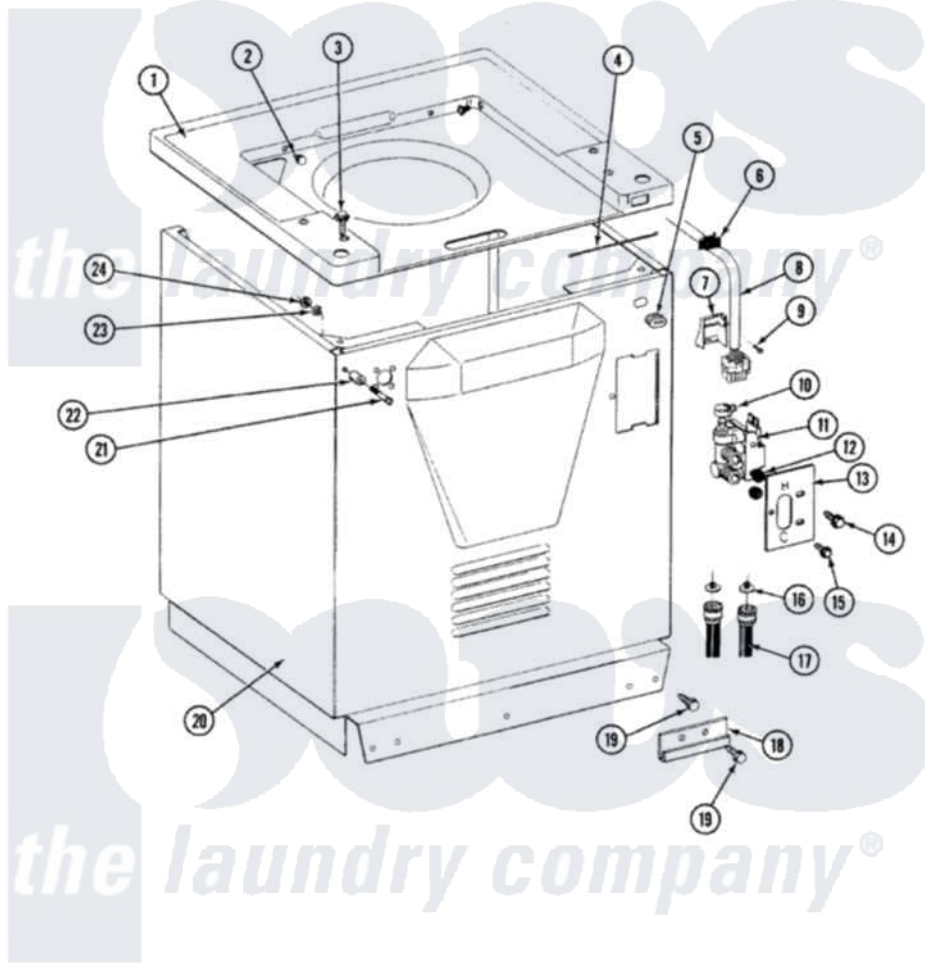

# Maytag SE7800 05 - CABINET, TOP COVER & WATER VALVE (REAR)

SECTION: CABINET, TOP COVER & WATER VALVE-REAR VIEW  
 MODEL: SE7800 SG7800

Issue Date: 12/90

26

Maytag Residential Maytag SE7800 Stacked Washer and Dryer Parts Parts Diagram 05 - CABINET, TOP COVER & WATER VALVE (REAR)

[Click on the part number to view part](#)

Item	Original Part Number	Replaced By	Status	Part Description
1	207579		Not Available	TOP COVER (WHITE)
2	215247		Not Available	BUMPER FOR LID
3	22001402	<a href="#">214354</a>		Screw, Top Cover To Cabnt.
4	215274		Not Available	TOP COVER RESTRAINT
5	<a href="#">215950</a>			(UPPER CABINET)
6	215948		Not Available	GROMMET
7	<a href="#">Y216003</a>			Stain Relief W/Extension
"	215960		Not Available	STRAIN RELIEF
8	207784		Not Available	WIRE HARNESS
9	215953		Not Available	SCREW
10	<a href="#">201575</a>			Clamp, Hose
11	<a href="#">205613</a>			Water Valve
12	214337	<a href="#">96160</a>		Screen
13	215264	<a href="#">22002371</a>		Bracket
14	<a href="#">Y313561</a>			Screw----NA
15	212276	<a href="#">W10116760</a>		Screw

16	200961	<a href="#">12001413</a>	Strainer And Washer Kit
17	200672	<a href="#">76314</a>	Hose, Inlet 6 Ft. Hose With Elbow
18	215278		Not Available GLIDE FOR WASHER
19	213121	<a href="#">3400111</a>	Screw, 12-14 X 5/8
20	207207		Not Available CABINET WHT
21	215277	<a href="#">67006908</a>	Screw, Ice Rack
22	215276	<a href="#">Y215513</a>	Standoff, Circuit Board
23	<a href="#">310557</a>		Washer
24	Y052659	<a href="#">Y052655</a>	Hex Nut, No.8-32