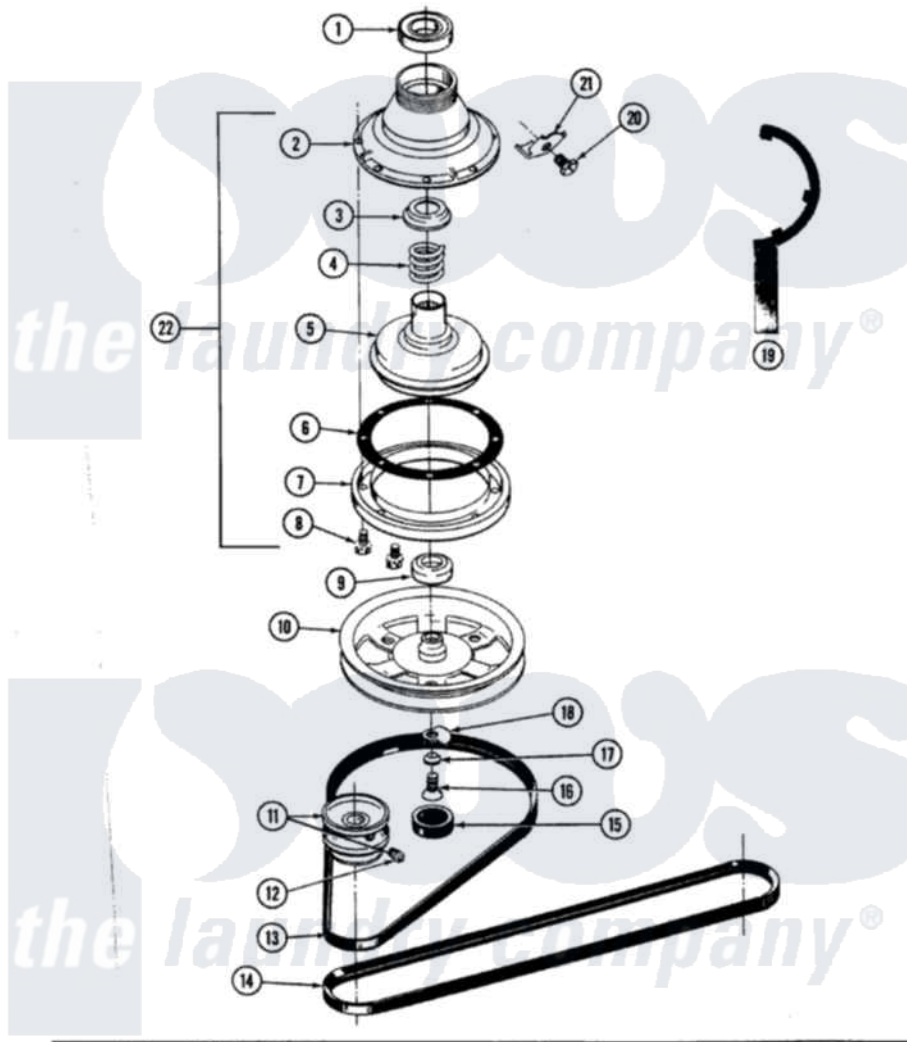

Maytag SE7800 06 - CLUTCH, BRAKE & BELTS

SECTION: CLUTCH, BRAKE & BELTS
 MODEL: SE7800 S67800

Issue Date: 12/90

38

Maytag [Residential Maytag SE7800 Stacked Washer and Dryer Parts](#) Parts Diagram 06 - CLUTCH, BRAKE & BELTS
 Click on the part number to view part

Item	Original Part Number	Replaced By	Status	Part Description
1	Y200720	22003441		Bearing, Rear
2	211045	6-2011900		Brake Asse
3	211039	6-2011900		Brake Asse
4	211041	6-2011900		Brake Asse
5	201126	6-2011900		Brake Asse
6	211042	6-2011900		Brake Asse
7	211043	6-2011900		Brake Asse
8	211000			SCREW, BRAKE DRUM (HEX HEAD)
9	200835			Bearing, Brake Rotor
10	211059	6-2301530		Pulley
11	200816	6-2008160		Pulley- MO
12	Y053241			Set Screw, Motor Pulley
13	211125			V Belt, Drive Pulley
14	211124			Part Not Used
15	211038		Not Available	CAP, OIL RETAINER
16	211375	681582		Screw

17	211090	22003555	Washer, Stop Lug
18	211089		Lug, Stop Pulley
19	Y038315	038315	Tool
20	213326		Bolt, Sems Retaining Clip
21	213325		Clip, Retaining
22	201190	6-2011900	Brake Asse