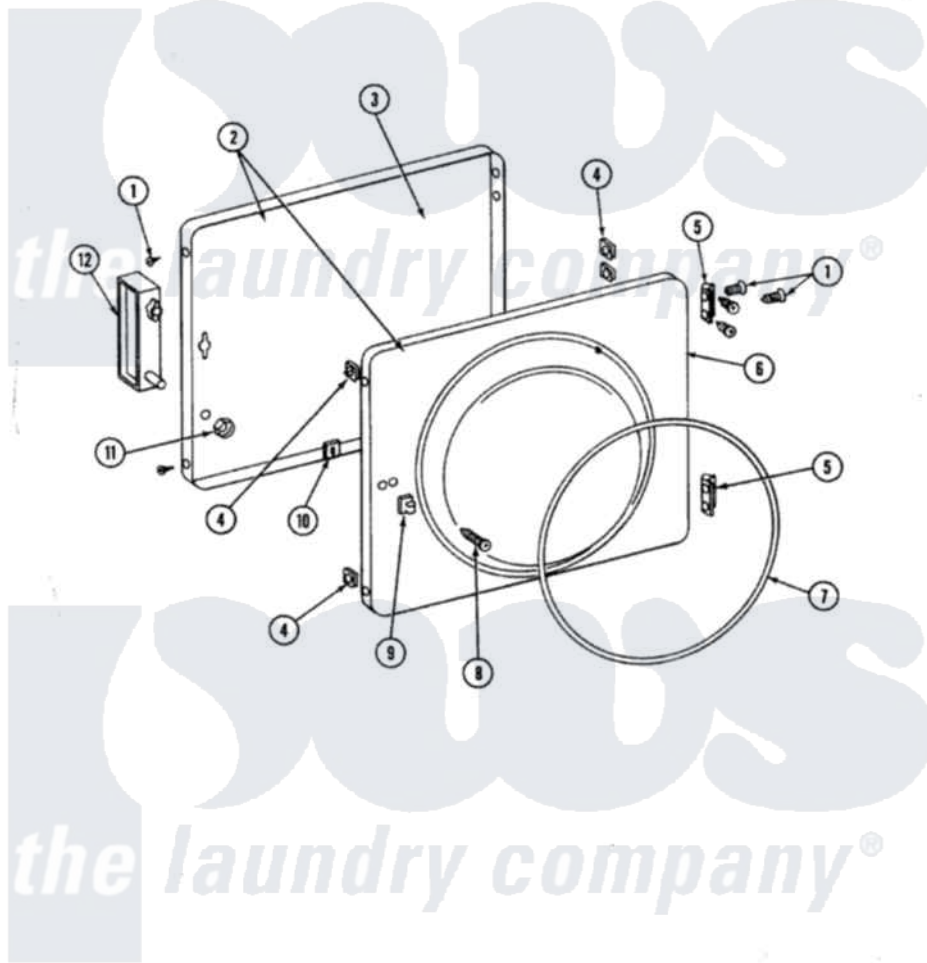

Maytag SE7800 07 - DOOR ASSEMBLY

SECTION: DOOR ASSEMBLY
 MODEL: SE7800 SG7800

Issue Date: 12/90

10

Maytag [Residential Maytag SE7800 Stacked Washer and Dryer Parts](#) Parts Diagram 07 - DOOR ASSEMBLY
 Click on the part number to view part

Item	Original Part Number	Replaced By	Status	Part Description
1	Y314062			Screw, Door Hinge And Panel
2	306669		Not Available	DOOR, S1000
3	314475			Panel, Outer Door
4	Y313910			Clip, Door Liner To Outer Panel
5	Y304577	33001230		Hinge, Door
6	Y306667	33001002		Door, Inner
7	314077			Door Seal
8	312960	489355		Screw, 8 X 1/2
9	306436			Door Latch Kit--W
10	Y313911			Door Strike Retainer
11	214872			Palnut, End Cap Note: Nut, Lamp Holder
12	314476		Not Available	HANDLE, DOOR